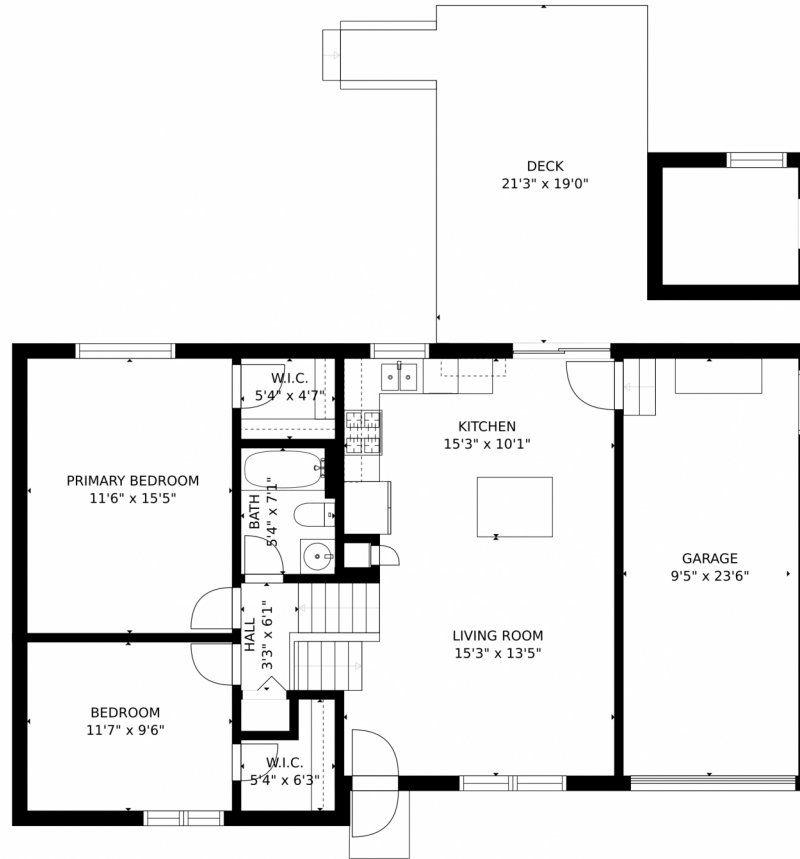


 Single Family

 1320 SQFT

 3 Beds

 1/1 Baths

Taylor Haas
303-665-7368
taylorh@coloradorpm.com
<https://www.coloradorpm.com/available-rental-properties-denver>

203 Summit Cir, Lafayette, CO 80026 – Main Level

GROSS INTERNAL AREA
FLOOR 1: 392 sq. ft, FLOOR 2: 862 sq. ft
EXCLUDED AREAS: , PATIO: 87 sq. ft
GARAGE: 232 sq. ft, DECK: 264 sq. ft
TOTAL: 1254 sq. ft
SIZES AND DIMENSIONS ARE APPROXIMATE, ACTUAL MAY VARY.

203 Summit Cir, Lafayette, CO 80026 – Lower Level

GROSS INTERNAL AREA
FLOOR 1: 392 sq. ft, FLOOR 2: 862 sq. ft
EXCLUDED AREAS: , PATIO: 87 sq. ft
GARAGE: 232 sq. ft, DECK: 264 sq. ft
TOTAL: 1254 sq. ft
SIZES AND DIMENSIONS ARE APPROXIMATE, ACTUAL MAY VARY.