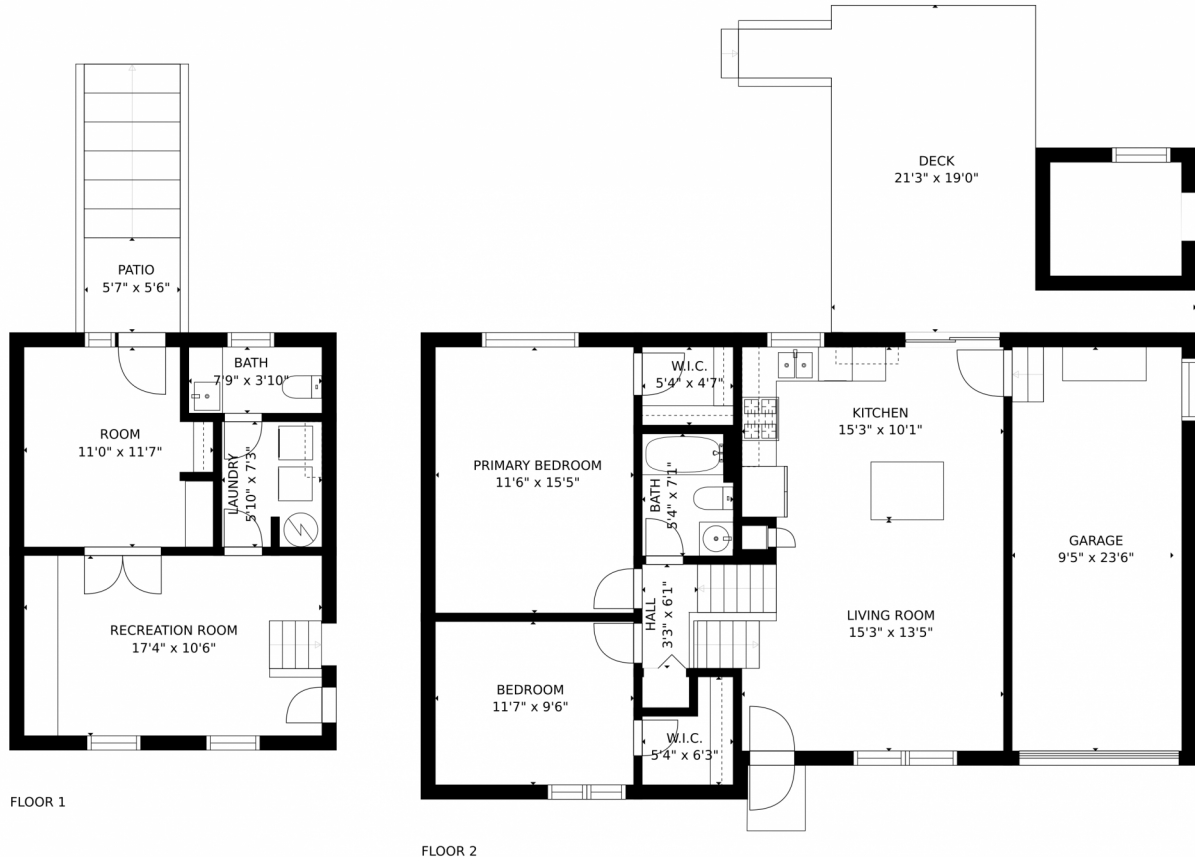

GROSS INTERNAL AREA
FLOOR 1: 392 sq. ft, FLOOR 2: 862 sq. ft
EXCLUDED AREAS: , PATIO: 87 sq. ft
GARAGE: 232 sq. ft, DECK: 264 sq. ft
TOTAL: 1254 sq. ft
SIZES AND DIMENSIONS ARE APPROXIMATE, ACTUAL MAY VARY.

203 Summit Cir, Lafayette, CO 80026 – Lower Level

GROSS INTERNAL AREA
FLOOR 1: 392 sq. ft, FLOOR 2: 862 sq. ft
EXCLUDED AREAS: , PATIO: 87 sq. ft
GARAGE: 232 sq. ft, DECK: 264 sq. ft
TOTAL: 1254 sq. ft
SIZES AND DIMENSIONS ARE APPROXIMATE, ACTUAL MAY VARY.