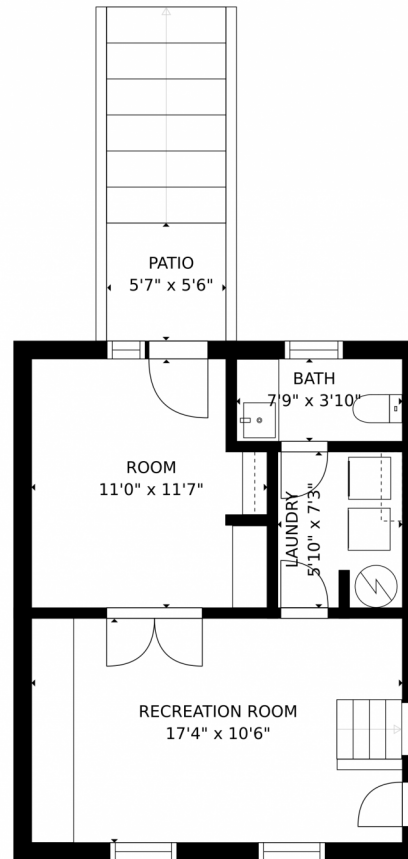

GROSS INTERNAL AREA
FLOOR 1: 392 sq. ft, FLOOR 2: 862 sq. ft
EXCLUDED AREAS: , PATIO: 87 sq. ft
GARAGE: 232 sq. ft, DECK: 264 sq. ft
TOTAL: 1254 sq. ft
SIZES AND DIMENSIONS ARE APPROXIMATE, ACTUAL MAY VARY.

203 Summit Cir, Lafayette, CO 80026 – Lower Level

GROSS INTERNAL AREA
FLOOR 1: 392 sq. ft, FLOOR 2: 862 sq. ft
EXCLUDED AREAS: , PATIO: 87 sq. ft
GARAGE: 232 sq. ft, DECK: 264 sq. ft
TOTAL: 1254 sq. ft
SIZES AND DIMENSIONS ARE APPROXIMATE, ACTUAL MAY VARY.