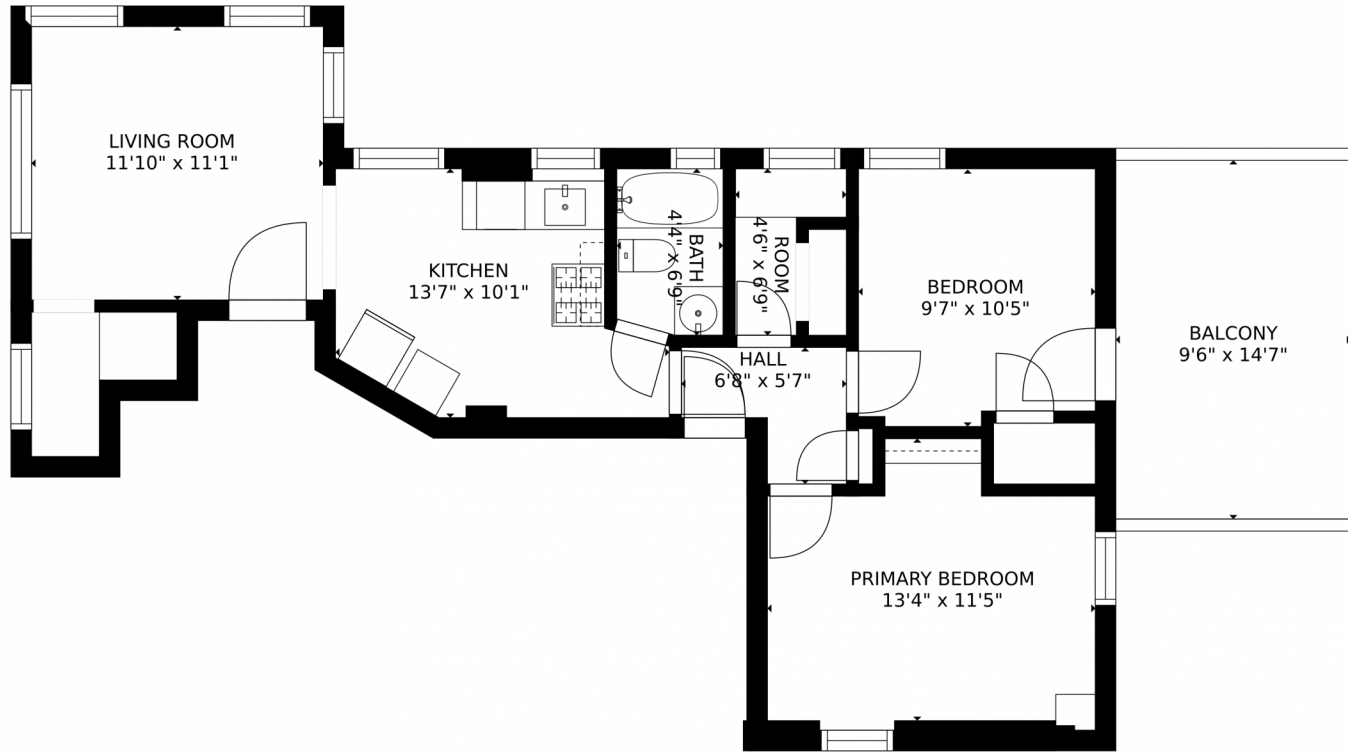

 Single Family

 920 SQFT

 2 Beds

 1 Baths

Taylor Haas
303-665-7368
taylorh@coloradorpm.com
<https://www.coloradorpm.com/available-rental-properties-denv>

GROSS INTERNAL AREA
FLOOR 1: 637 sq. ft. EXCLUDED AREAS:
BALCONY: 139 sq. ft
TOTAL: 637 sq. ft
SIZES AND DIMENSIONS ARE APPROXIMATE, ACTUAL MAY VARY.