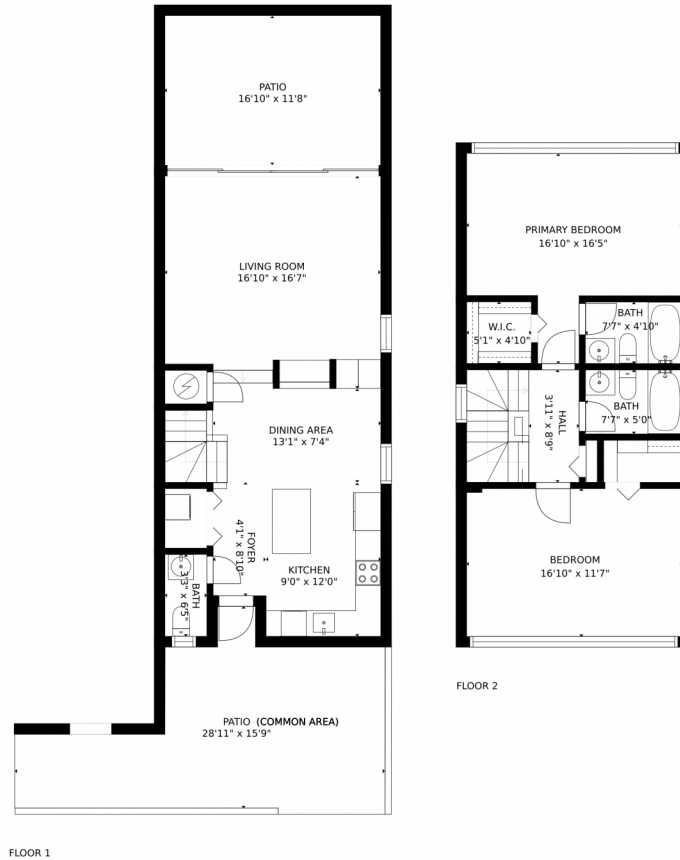

3304 Southeast 4th Street
Pompano Beach, FL 33062

Condominium

1200 SQFT

Rachael Barach
954-815-1418
rachael@rachaelbarach.com
<https://www.therachaelbarachgroup.com/>

Scan code
for more
property
details

3304 Southeast 4th Street, Pompano Beach, FL 33062 — 1st Floor

GROSS INTERNAL AREA
FLOOR 1: 591 sq. ft, FLOOR 2: 636 sq. ft
EXCLUDED AREAS: , PATIO: 495 sq. ft
TOTAL: 1227 sq. ft
SIZES AND DIMENSIONS ARE APPROXIMATE, ACTUAL MAY VARY.

Disclaimer: Sizes and Dimensions are Approximate, Actual May Vary.

Rachael Barach
954-815-1418
rachael@rachaelbarach.com
<https://www.therachaelbarachgroup.com/>

GROSS INTERNAL AREA
FLOOR 1: 591 sq. ft, FLOOR 2: 636 sq. ft
EXCLUDED AREAS: , PATIO: 495 sq. ft
TOTAL: 1227 sq. ft
SIZES AND DIMENSIONS ARE APPROXIMATE, ACTUAL MAY VARY.