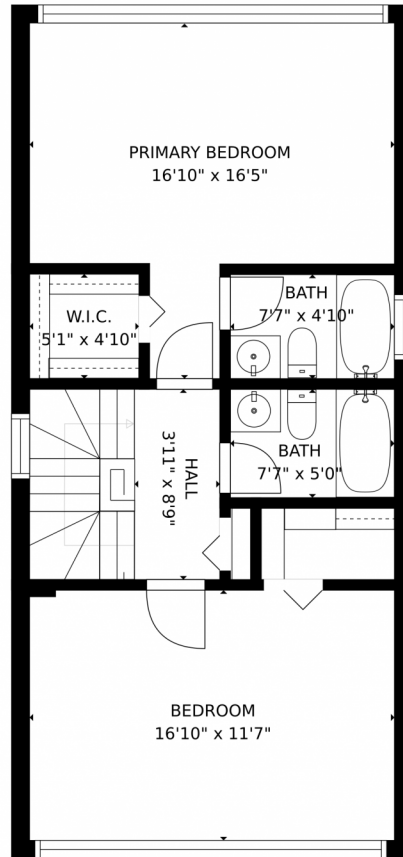

3304 Southeast 4th Street
Pompano Beach, FL 33062

Condominium

1200 SQFT

Rachael Barach
954-815-1418
rachael@rachaelbarach.com
<https://www.therachaelbarachgroup.com/>

Scan code
for more
property
details

3304 Southeast 4th Street, Pompano Beach, FL 33062 — 1st Floor

GROSS INTERNAL AREA
FLOOR 1: 591 sq. ft, FLOOR 2: 636 sq. ft
EXCLUDED AREAS: , PATIO: 495 sq. ft
TOTAL: 1227 sq. ft
SIZES AND DIMENSIONS ARE APPROXIMATE, ACTUAL MAY VARY.

Disclaimer: Sizes and Dimensions are Approximate, Actual May Vary.

Rachael Barach
954-815-1418
rachael@rachaelbarach.com
<https://www.therachaelbarachgroup.com/>

GROSS INTERNAL AREA
FLOOR 1: 591 sq. ft, FLOOR 2: 636 sq. ft
EXCLUDED AREAS: , PATIO: 495 sq. ft
TOTAL: 1227 sq. ft
SIZES AND DIMENSIONS ARE APPROXIMATE, ACTUAL MAY VARY.