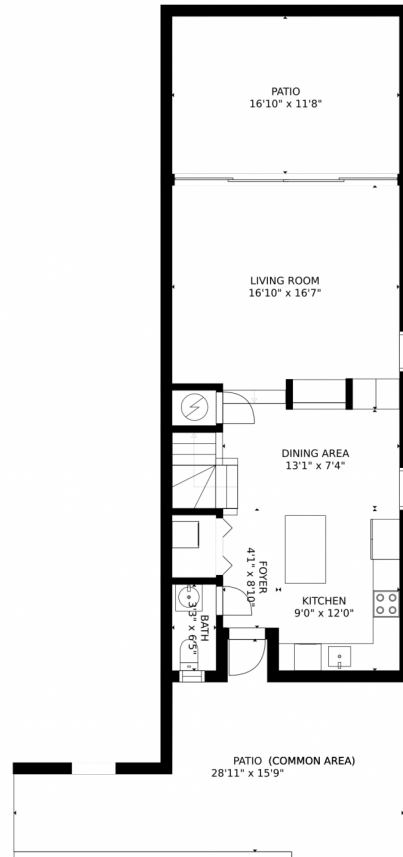

3304 Southeast 4th Street
Pompano Beach, FL 33062

Condominium

1200 SQFT

Rachael Barach
954-815-1418
rachael@rachaelbarach.com
<https://www.therachaelbarachgroup.com/>

Scan code
for more
property
details

3304 Southeast 4th Street, Pompano Beach, FL 33062 — 1st Floor

GROSS INTERNAL AREA
FLOOR 1: 591 sq. ft, FLOOR 2: 636 sq. ft
EXCLUDED AREAS: , PATIO: 495 sq. ft
TOTAL: 1227 sq. ft
SIZES AND DIMENSIONS ARE APPROXIMATE, ACTUAL MAY VARY.

Disclaimer: Sizes and Dimensions are Approximate, Actual May Vary.

Rachael Barach
954-815-1418
rachael@rachaelbarach.com
<https://www.therachaelbarachgroup.com/>

GROSS INTERNAL AREA
FLOOR 1: 591 sq. ft, FLOOR 2: 636 sq. ft
EXCLUDED AREAS: , PATIO: 495 sq. ft
TOTAL: 1227 sq. ft
SIZES AND DIMENSIONS ARE APPROXIMATE, ACTUAL MAY VARY.