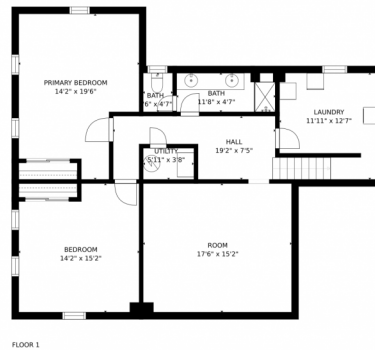

GROSS INTERNAL AREA
FLOOR 1: 1141 sq. ft., FLOOR 2: 1141 sq. ft.
EXCLUDED AREAS: , GARAGE: 206 sq. ft.
PATIO: 556 sq. ft., PORCH: 91 sq. ft.
TOTAL: 2281 sq. ft.
SIZES AND DIMENSIONS ARE APPROXIMATE, ACTUAL MAY VARY.

GROSS INTERNAL AREA
FLOOR 1: 1141 sq. ft, FLOOR 2: 1141 sq. ft
EXCLUDED AREAS: , GARAGE: 206 sq. ft
PATIO: 556 sq. ft, PORCH: 91 sq. ft
TOTAL: 2281 sq. ft
SIZES AND DIMENSIONS ARE APPROXIMATE, ACTUAL MAY VARY.