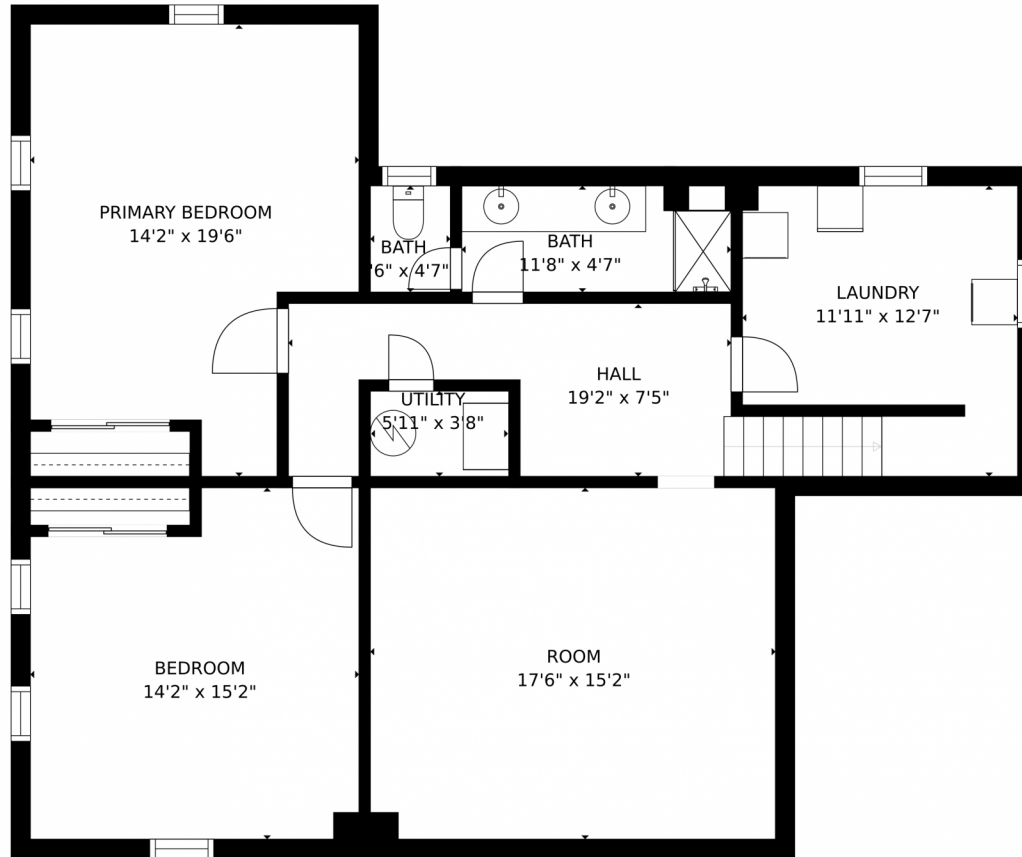

GROSS INTERNAL AREA
FLOOR 1: 1141 sq. ft., FLOOR 2: 1141 sq. ft.
EXCLUDED AREAS: , GARAGE: 206 sq. ft.
PATIO: 556 sq. ft., PORCH: 91 sq. ft.
TOTAL: 2281 sq. ft.
SIZES AND DIMENSIONS ARE APPROXIMATE, ACTUAL MAY VARY.

GROSS INTERNAL AREA
FLOOR 1: 1141 sq. ft, FLOOR 2: 1141 sq. ft
EXCLUDED AREAS: , GARAGE: 206 sq. ft
PATIO: 556 sq. ft, PORCH: 91 sq. ft
TOTAL: 2281 sq. ft
SIZES AND DIMENSIONS ARE APPROXIMATE, ACTUAL MAY VARY.