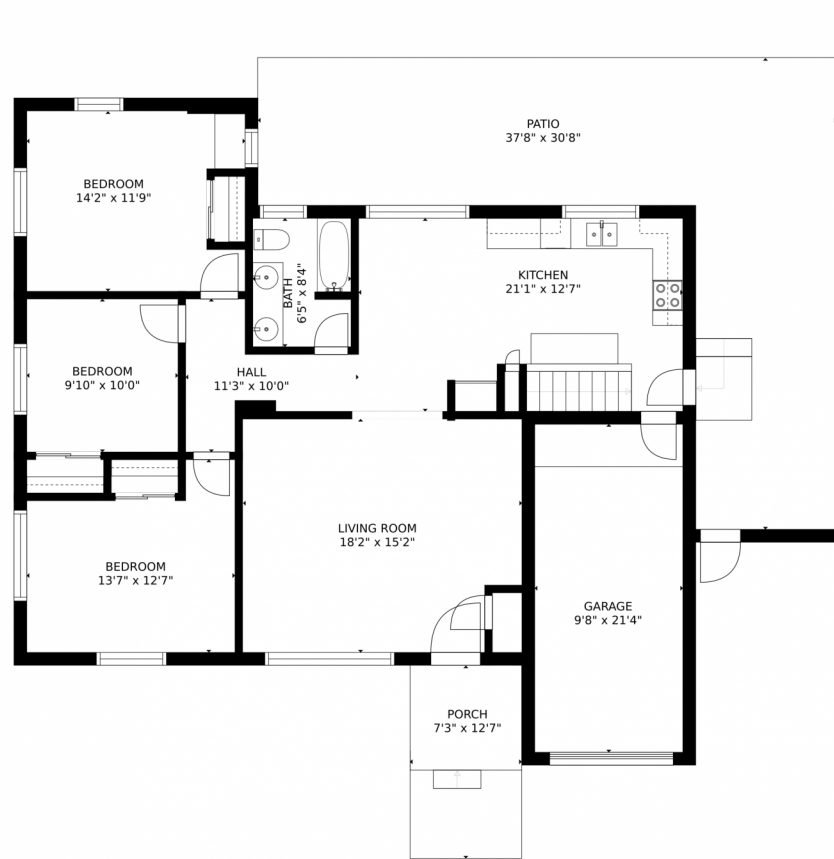

 Single Family

 2438 SQFT

 5 Beds

 2 Baths

Taylor Haas
303-665-7368
taylorh@coloradorpm.com
<https://www.coloradorpm.com/available-rental-properties-denver>

1316 South Jay Street, Lakewood, CO 80232 – Main Level

GROSS INTERNAL AREA
FLOOR 1: 1141 sq. ft., FLOOR 2: 1141 sq. ft.
EXCLUDED AREAS: , GARAGE: 206 sq. ft.
PATIO: 556 sq. ft., PORCH: 91 sq. ft.
TOTAL: 2281 sq. ft.
SIZES AND DIMENSIONS ARE APPROXIMATE, ACTUAL MAY VARY.

GROSS INTERNAL AREA
FLOOR 1: 1141 sq. ft, FLOOR 2: 1141 sq. ft
EXCLUDED AREAS: , GARAGE: 206 sq. ft
PATIO: 556 sq. ft, PORCH: 91 sq. ft
TOTAL: 2281 sq. ft
SIZES AND DIMENSIONS ARE APPROXIMATE, ACTUAL MAY VARY.