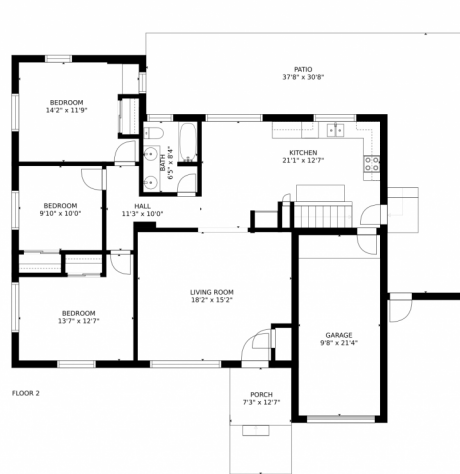

GROSS INTERNAL AREA
FLOOR 1: 1141 sq. ft., FLOOR 2: 1141 sq. ft.
EXCLUDED AREAS: , GARAGE: 206 sq. ft.
PATIO: 556 sq. ft., PORCH: 91 sq. ft.
TOTAL: 2281 sq. ft.
SIZES AND DIMENSIONS ARE APPROXIMATE, ACTUAL MAY VARY.

GROSS INTERNAL AREA
FLOOR 1: 1141 sq. ft, FLOOR 2: 1141 sq. ft
EXCLUDED AREAS: , GARAGE: 206 sq. ft
PATIO: 556 sq. ft, PORCH: 91 sq. ft
TOTAL: 2281 sq. ft
SIZES AND DIMENSIONS ARE APPROXIMATE, ACTUAL MAY VARY.