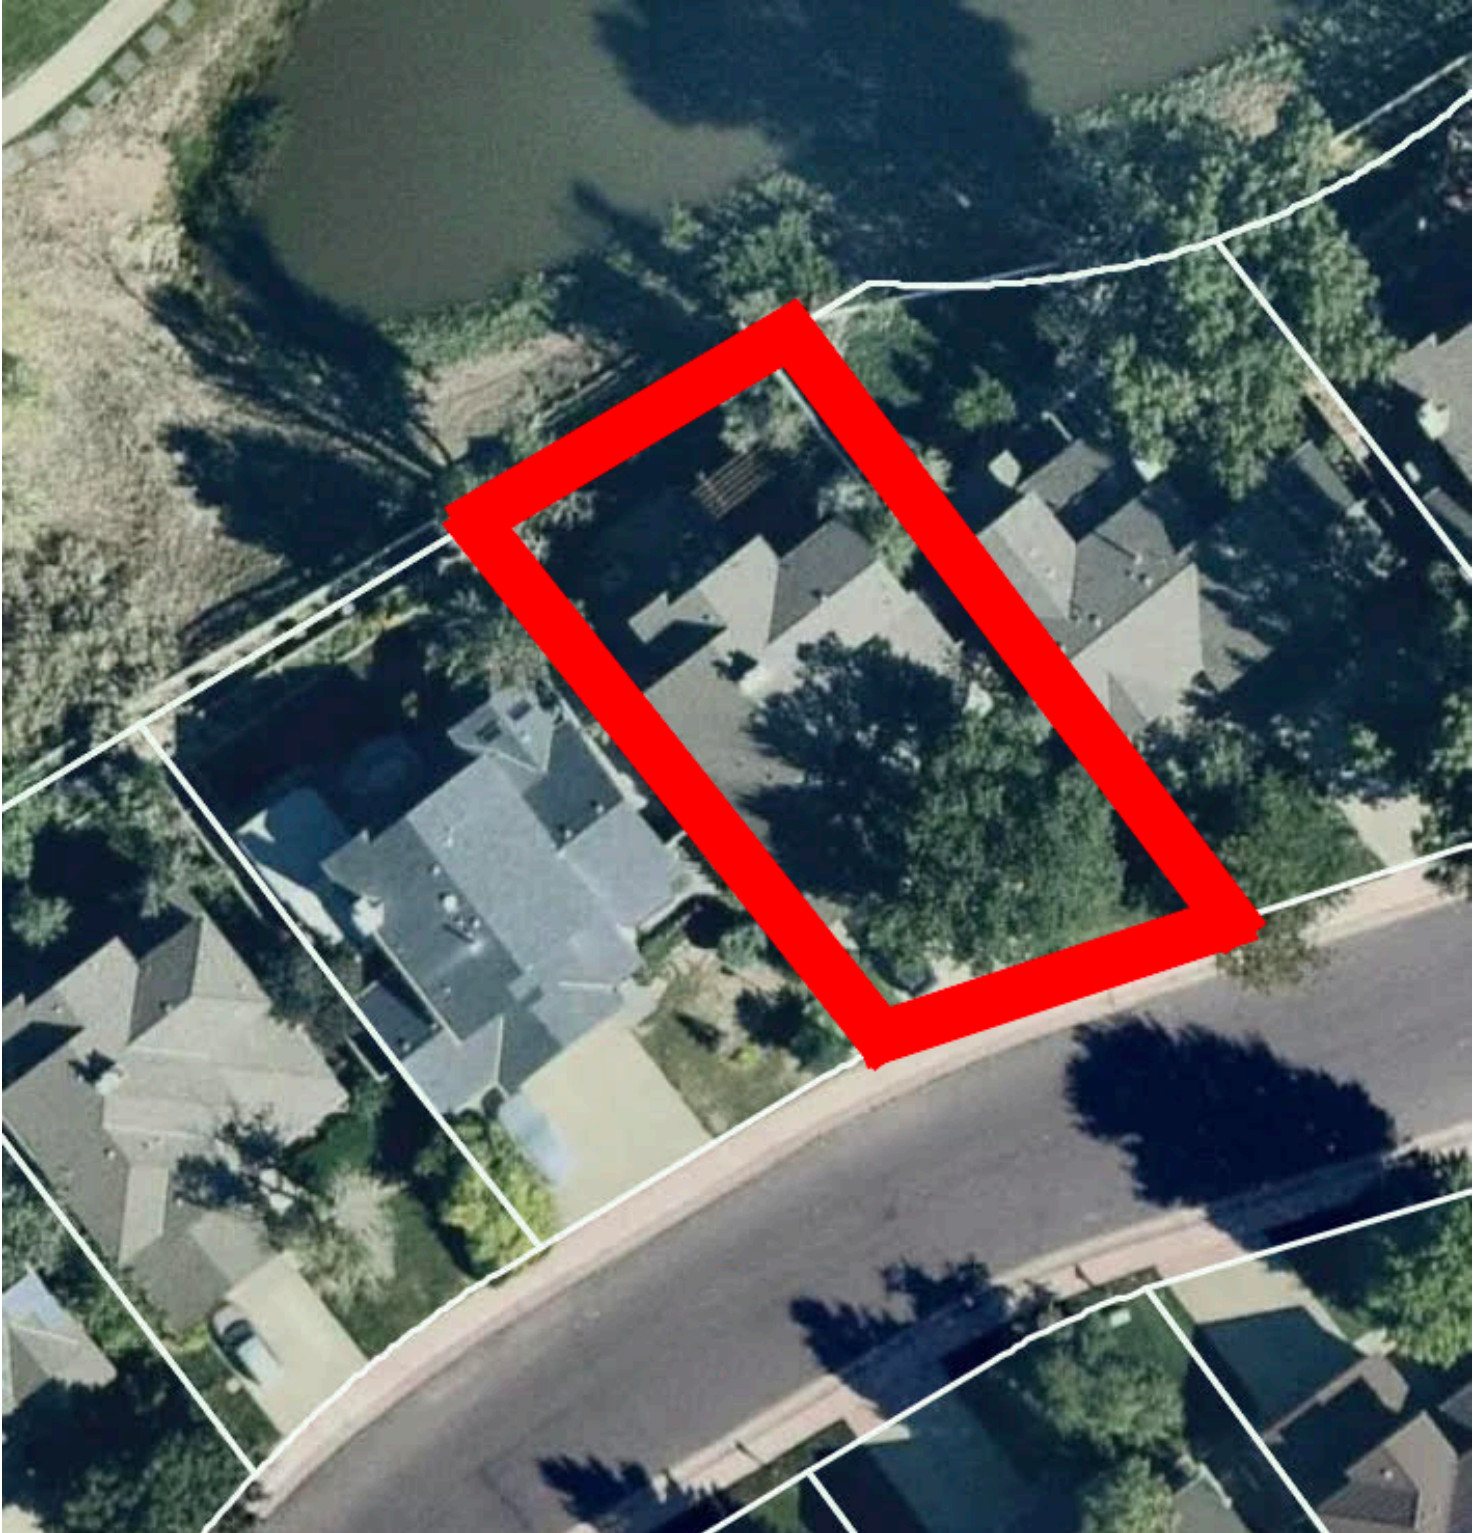

Vacant Land

0.14 Acre

Christine Diehl
303-520-6471
christine@neathomes.com

Scan code
for more
property
details

921 Saint Andrews Lane, Louisville, CO 80027 – Plat

Disclaimer: Sizes and Dimensions are Approximate, Actual May Vary.