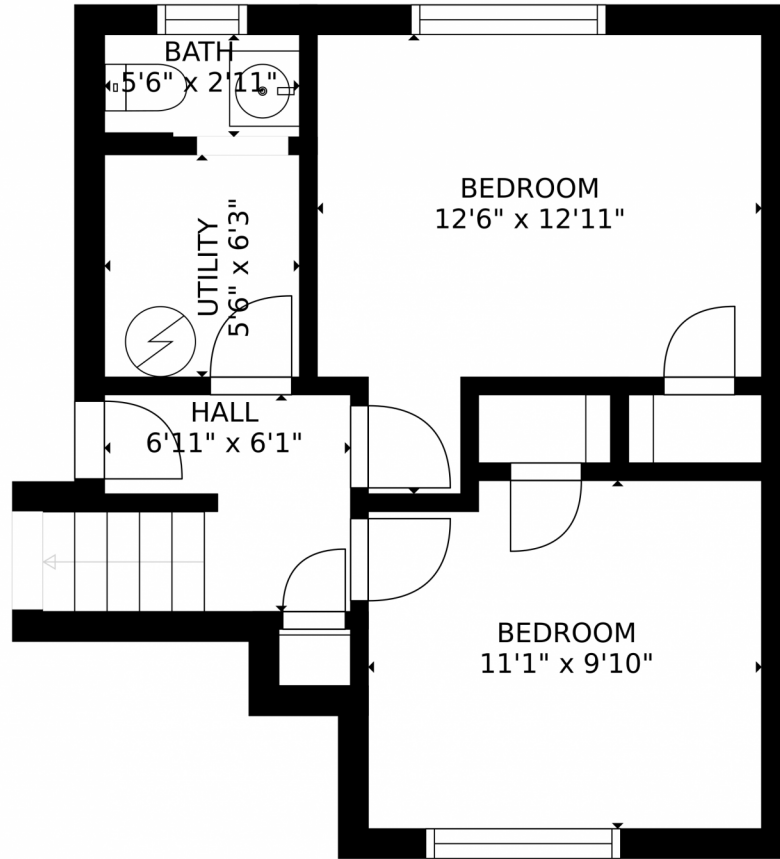

 Single Family

 1164 SQFT

 3 Beds

 2 Baths

**Taylor Haas**  
303-665-7368  
taylorh@coloradorpm.com  
<https://www.coloradorpm.com/available-rental-properties-denver>

GROSS INTERNAL AREA  
FLOOR 1: 378 sq. ft, FLOOR 2: 794 sq. ft  
EXCLUDED AREAS: , PATIO: 54 sq. ft  
TOTAL: 1172 sq. ft  
SIZES AND DIMENSIONS ARE APPROXIMATE, ACTUAL MAY VARY.

GROSS INTERNAL AREA  
FLOOR 1: 378 sq. ft. FLOOR 2: 794 sq. ft  
EXCLUDED AREAS: , PATIO: 54 sq. ft  
TOTAL: 1172 sq. ft  
SIZES AND DIMENSIONS ARE APPROXIMATE, ACTUAL MAY VARY.

Disclaimer: Sizes and Dimensions are Approximate, Actual May Vary.

**Taylor Haas**

303-665-7368

taylorh@coloradorpm.com

<https://www.coloradorpm.com/available-rental-properties-denver>

Scan code  
for more  
property  
details

GROSS INTERNAL AREA  
FLOOR 1: 378 sq. ft, FLOOR 2: 794 sq. ft  
EXCLUDED AREAS: , PATIO: 54 sq. ft  
TOTAL: 1172 sq. ft  
SIZES AND DIMENSIONS ARE APPROXIMATE, ACTUAL MAY VARY.