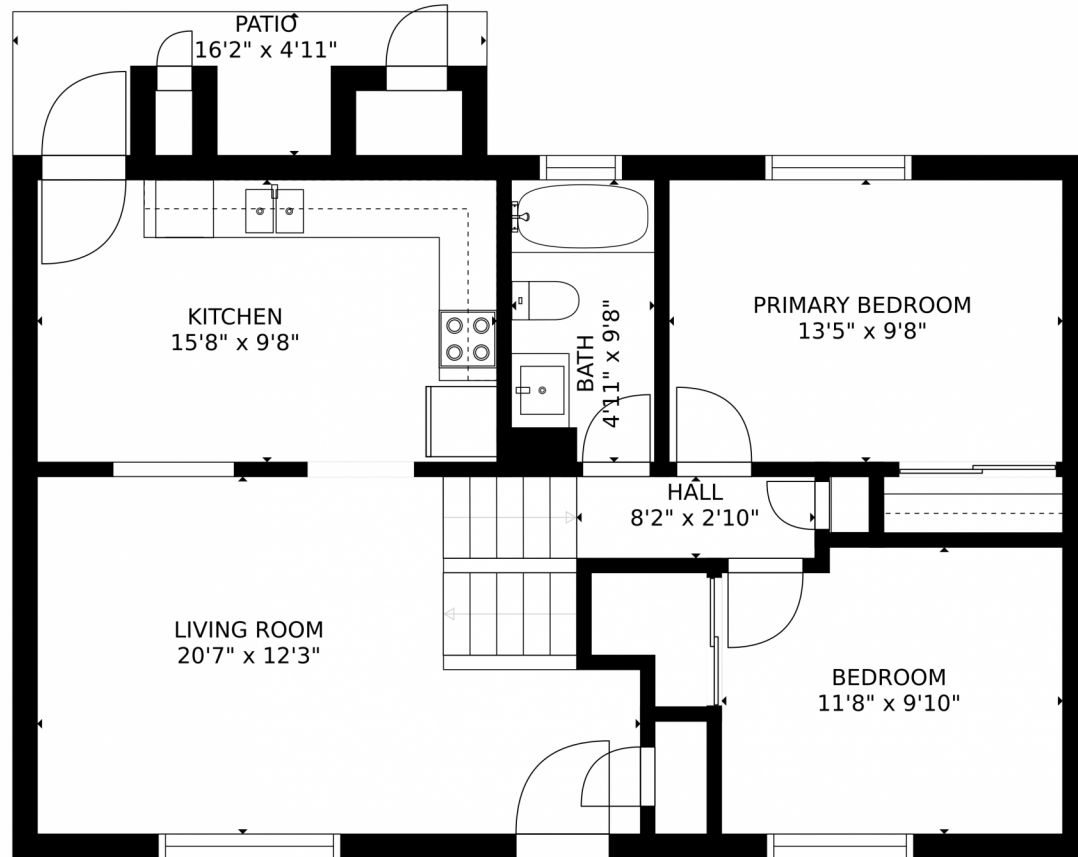

 Single Family

 1164 SQFT

 3 Beds

 2 Baths

**Taylor Haas**  
303-665-7368  
taylorh@coloradorpm.com  
<https://www.coloradorpm.com/available-rental-properties-denver>

GROSS INTERNAL AREA  
FLOOR 1: 378 sq. ft, FLOOR 2: 794 sq. ft  
EXCLUDED AREAS: , PATIO: 54 sq. ft  
TOTAL: 1172 sq. ft  
SIZES AND DIMENSIONS ARE APPROXIMATE, ACTUAL MAY VARY.

GROSS INTERNAL AREA  
FLOOR 1: 378 sq. ft. FLOOR 2: 794 sq. ft  
EXCLUDED AREAS: , PATIO: 54 sq. ft  
TOTAL: 1172 sq. ft  
SIZES AND DIMENSIONS ARE APPROXIMATE, ACTUAL MAY VARY.

Disclaimer: Sizes and Dimensions are Approximate, Actual May Vary.

**Taylor Haas**

303-665-7368

taylorh@coloradorpm.com

<https://www.coloradorpm.com/available-rental-properties-denver>

Scan code  
for more  
property  
details

GROSS INTERNAL AREA  
FLOOR 1: 378 sq. ft, FLOOR 2: 794 sq. ft  
EXCLUDED AREAS: , PATIO: 54 sq. ft  
TOTAL: 1172 sq. ft  
SIZES AND DIMENSIONS ARE APPROXIMATE, ACTUAL MAY VARY.