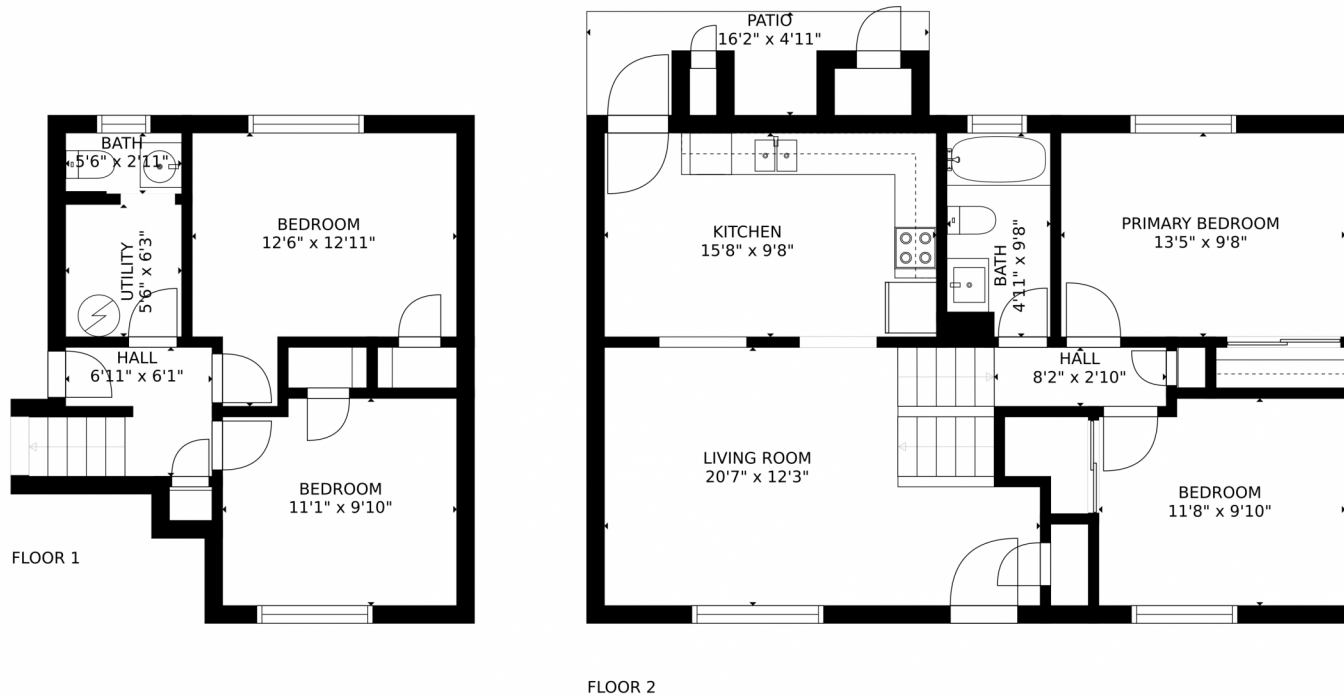

GROSS INTERNAL AREA  
FLOOR 1: 378 sq. ft. FLOOR 2: 794 sq. ft  
EXCLUDED AREAS: , PATIO: 54 sq. ft  
TOTAL: 1172 sq. ft  
SIZES AND DIMENSIONS ARE APPROXIMATE, ACTUAL MAY VARY.

Disclaimer: Sizes and Dimensions are Approximate, Actual May Vary.

**Taylor Haas**

303-665-7368

taylorh@coloradorpm.com

<https://www.coloradorpm.com/available-rental-properties-denver>

Scan code  
for more  
property  
details

GROSS INTERNAL AREA  
FLOOR 1: 378 sq. ft, FLOOR 2: 794 sq. ft  
EXCLUDED AREAS: , PATIO: 54 sq. ft  
TOTAL: 1172 sq. ft  
SIZES AND DIMENSIONS ARE APPROXIMATE, ACTUAL MAY VARY.