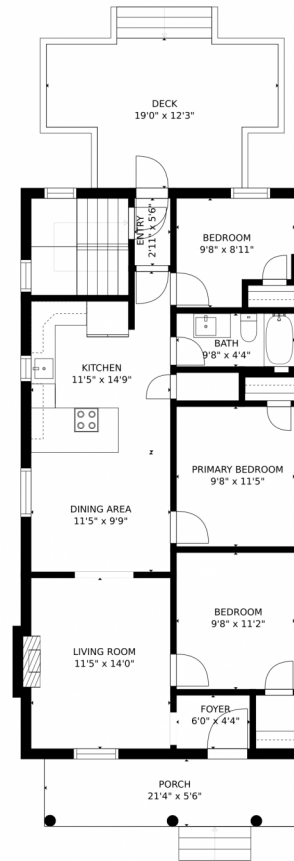

 Single Family

 1687 SQFT

 4 Beds

 2 Baths

**Taylor Haas**  
303-665-7368  
taylorh@coloradorpm.com  
<https://www.coloradorpm.com/available-rental-properties-denver>

# 2515 Franklin Street, Denver, CO 80205 – Main Level

GROSS INTERNAL AREA  
FLOOR 1: 464 sq. ft, FLOOR 2: 974 sq. ft  
EXCLUDED AREAS: , DECK: 191 sq. ft  
PORCH: 117 sq. ft  
TOTAL: 1438 sq. ft  
SIZES AND DIMENSIONS ARE APPROXIMATE, ACTUAL MAY VARY.

GROSS INTERNAL AREA  
FLOOR 1: 464 sq. ft, FLOOR 2: 974 sq. ft  
EXCLUDED AREAS: , DECK: 191 sq. ft  
PORCH: 117 sq. ft  
TOTAL: 1438 sq. ft  
SIZES AND DIMENSIONS ARE APPROXIMATE, ACTUAL MAY VARY.

Disclaimer: Sizes and Dimensions are Approximate, Actual May Vary.

# 2515 Franklin Street, Denver, CO 80205 – All Levels

GROSS INTERNAL AREA  
FLOOR 1: 464 sq. ft, FLOOR 2: 974 sq. ft  
EXCLUDED AREAS: , DECK: 191 sq. ft  
PORCH: 117 sq. ft  
TOTAL: 1438 sq. ft  
SIZES AND DIMENSIONS ARE APPROXIMATE, ACTUAL MAY VARY.