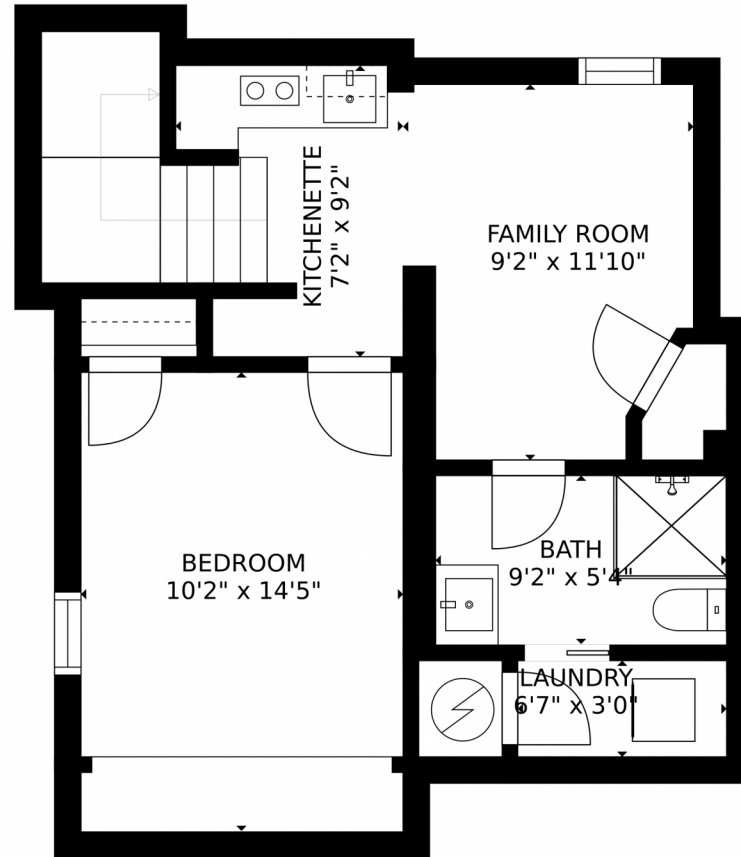

# 2515 Franklin Street, Denver, CO 80205 – Main Level

GROSS INTERNAL AREA  
FLOOR 1: 464 sq. ft, FLOOR 2: 974 sq. ft  
EXCLUDED AREAS: , DECK: 191 sq. ft  
PORCH: 117 sq. ft  
TOTAL: 1438 sq. ft  
SIZES AND DIMENSIONS ARE APPROXIMATE, ACTUAL MAY VARY.

GROSS INTERNAL AREA  
FLOOR 1: 464 sq. ft, FLOOR 2: 974 sq. ft  
EXCLUDED AREAS: , DECK: 191 sq. ft  
PORCH: 117 sq. ft  
TOTAL: 1438 sq. ft  
SIZES AND DIMENSIONS ARE APPROXIMATE, ACTUAL MAY VARY.

Disclaimer: Sizes and Dimensions are Approximate, Actual May Vary.

# 2515 Franklin Street, Denver, CO 80205 – All Levels

GROSS INTERNAL AREA  
FLOOR 1: 464 sq. ft, FLOOR 2: 974 sq. ft  
EXCLUDED AREAS: , DECK: 191 sq. ft  
PORCH: 117 sq. ft  
TOTAL: 1438 sq. ft  
SIZES AND DIMENSIONS ARE APPROXIMATE, ACTUAL MAY VARY.