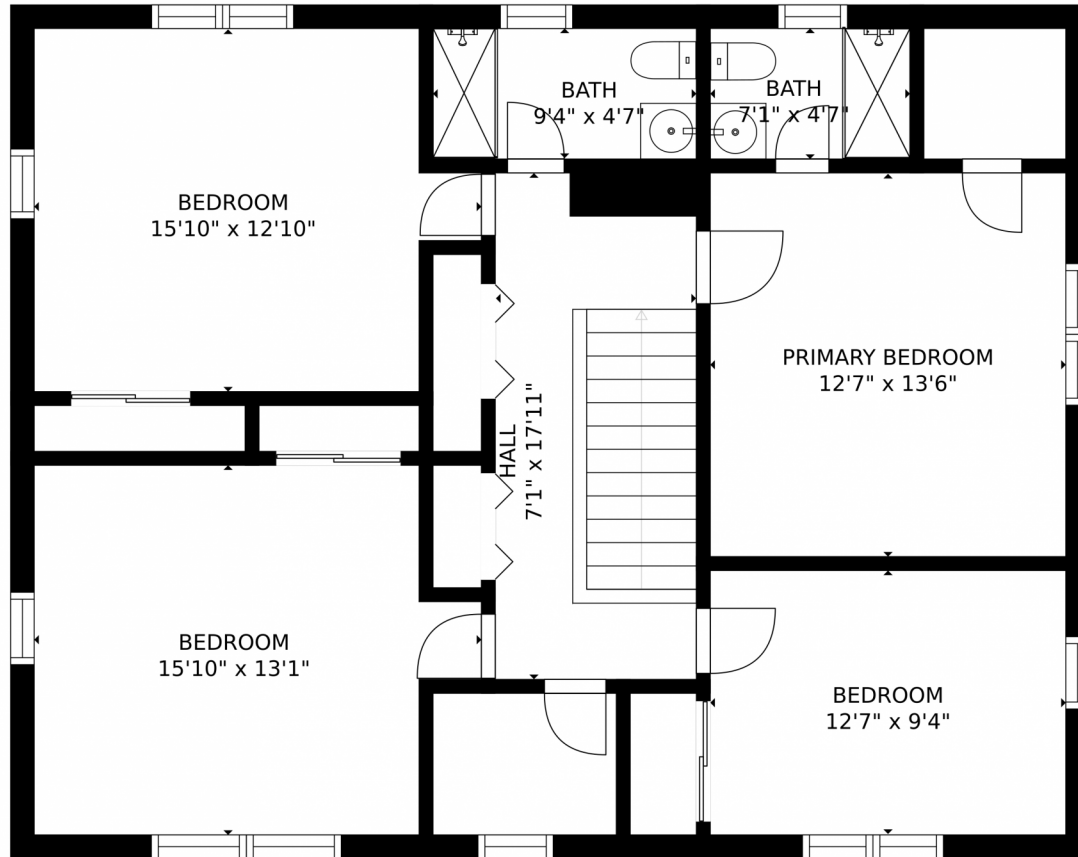

6426 South Marion Place  
Centennial, CO 80121

 Single Family

 3000 SQFT

 4 Beds

 3/1 Baths

**Jaden Combs**  
303-324-1437  
jaden@kentwood.com

6426 South Marion Place, Centennial, CO 80121 – Main Level

GROSS INTERNAL AREA  
FLOOR 1: 993 sq. ft, FLOOR 2: 1317 sq. ft  
FLOOR 3: 1040 sq. ft, EXCLUDED AREAS:  
DECK: 119 sq. ft  
TOTAL: 3350 sq. ft  
SIZES AND DIMENSIONS ARE APPROXIMATE, ACTUAL MAY VARY.

Disclaimer: Sizes and Dimensions are Approximate, Actual May Vary.

**Jaden Combs**  
303-324-1437  
jaden@kentwood.com

Scan code  
for more  
property  
details

6426 South Marion Place, Centennial, CO 80121 – Upper Level

GROSS INTERNAL AREA  
FLOOR 1: 993 sq. ft, FLOOR 2: 1317 sq. ft  
FLOOR 3: 1040 sq. ft, EXCLUDED AREAS:  
DECK: 119 sq. ft  
TOTAL: 3350 sq. ft  
SIZES AND DIMENSIONS ARE APPROXIMATE, ACTUAL MAY VARY.

Disclaimer: Sizes and Dimensions are Approximate, Actual May Vary.

**Jaden Combs**  
303-324-1437  
jaden@kentwood.com

6426 South Marion Place, Centennial, CO 80121 – Lower Level

GROSS INTERNAL AREA  
FLOOR 1: 993 sq. ft, FLOOR 2: 1317 sq. ft  
FLOOR 3: 1040 sq. ft, EXCLUDED AREAS:  
DECK: 119 sq. ft  
TOTAL: 3350 sq. ft  
SIZES AND DIMENSIONS ARE APPROXIMATE, ACTUAL MAY VARY.