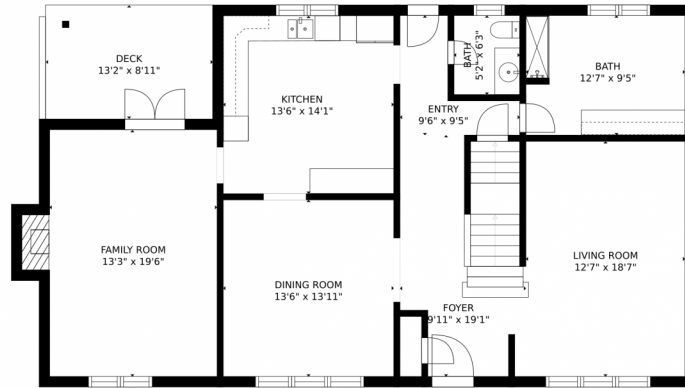

6426 South Marion Place  
Centennial, CO 80121

 Single Family

 3000 SQFT

 4 Beds

 3/1 Baths

**Jaden Combs**  
303-324-1437  
jaden@kentwood.com

6426 South Marion Place, Centennial, CO 80121 – Main Level

GROSS INTERNAL AREA  
FLOOR 1: 993 sq. ft, FLOOR 2: 1317 sq. ft  
FLOOR 3: 1040 sq. ft, EXCLUDED AREAS:  
DECK: 119 sq. ft  
TOTAL: 3350 sq. ft  
SIZES AND DIMENSIONS ARE APPROXIMATE, ACTUAL MAY VARY.

GROSS INTERNAL AREA  
FLOOR 1: 993 sq. ft, FLOOR 2: 1317 sq. ft  
FLOOR 3: 1040 sq. ft, EXCLUDED AREAS:  
DECK: 119 sq. ft  
TOTAL: 3350 sq. ft  
SIZES AND DIMENSIONS ARE APPROXIMATE, ACTUAL MAY VARY.

Disclaimer: Sizes and Dimensions are Approximate, Actual May Vary.

**Jaden Combs**  
303-324-1437  
jaden@kentwood.com

6426 South Marion Place, Centennial, CO 80121 – Lower Level

GROSS INTERNAL AREA  
FLOOR 1: 993 sq. ft, FLOOR 2: 1317 sq. ft  
FLOOR 3: 1040 sq. ft, EXCLUDED AREAS:  
DECK: 119 sq. ft  
TOTAL: 3350 sq. ft  
SIZES AND DIMENSIONS ARE APPROXIMATE, ACTUAL MAY VARY.

# 6426 South Marion Place, Centennial, CO 80121 – All Levels

FLOOR 2

FLOOR 3

FLOOR 1

GROSS INTERNAL AREA  
FLOOR 1: 993 sq. ft, FLOOR 2: 1317 sq. ft  
FLOOR 3: 1040 sq. ft, EXCLUDED AREAS:  
DECK: 119 sq. ft  
TOTAL: 3350 sq. ft  
SIZES AND DIMENSIONS ARE APPROXIMATE, ACTUAL MAY VARY.