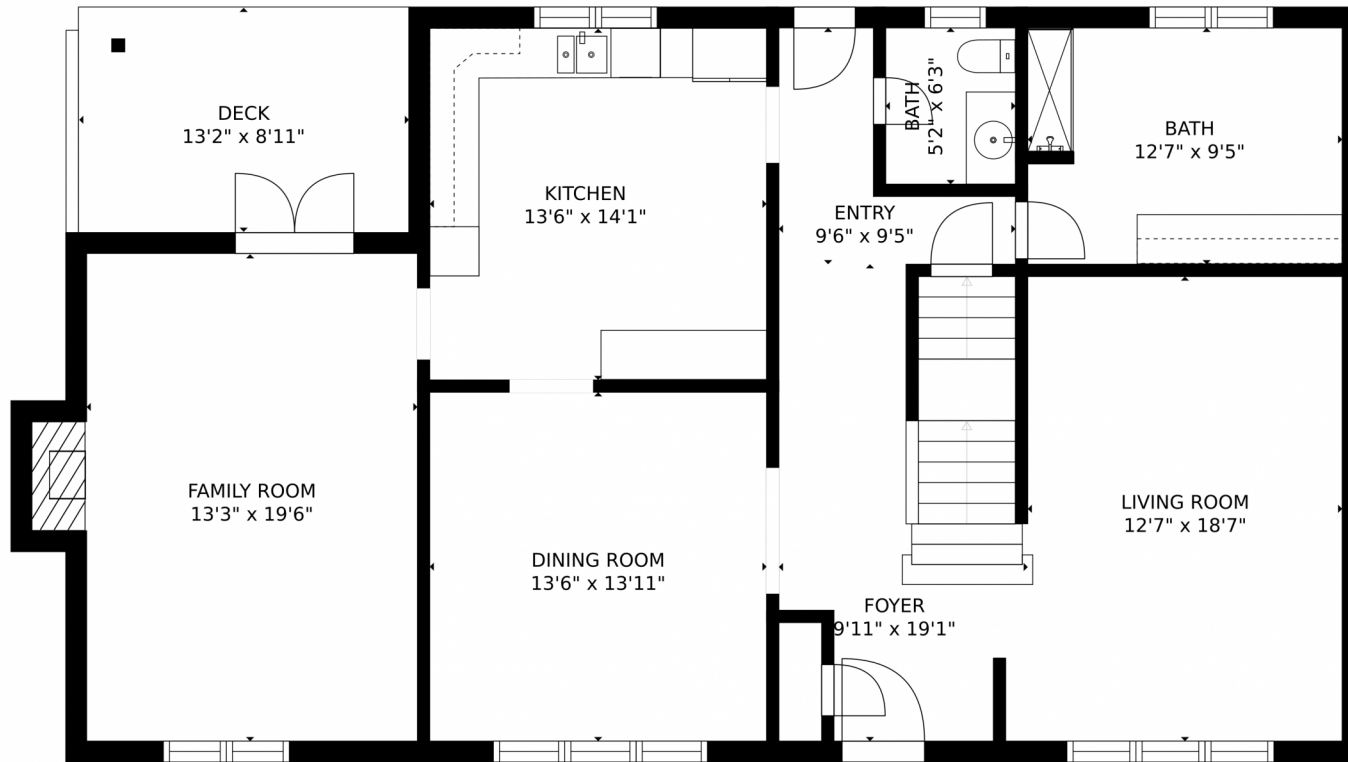

6426 South Marion Place  
Centennial, CO 80121

 Single Family

 3000 SQFT

 4 Beds

 3/1 Baths

**Jaden Combs**  
303-324-1437  
jaden@kentwood.com

6426 South Marion Place, Centennial, CO 80121 – Main Level

GROSS INTERNAL AREA  
FLOOR 1: 993 sq. ft, FLOOR 2: 1317 sq. ft  
FLOOR 3: 1040 sq. ft, EXCLUDED AREAS:  
DECK: 119 sq. ft  
TOTAL: 3350 sq. ft  
SIZES AND DIMENSIONS ARE APPROXIMATE, ACTUAL MAY VARY.

GROSS INTERNAL AREA  
FLOOR 1: 993 sq. ft, FLOOR 2: 1317 sq. ft  
FLOOR 3: 1040 sq. ft, EXCLUDED AREAS:  
DECK: 119 sq. ft  
TOTAL: 3350 sq. ft  
SIZES AND DIMENSIONS ARE APPROXIMATE, ACTUAL MAY VARY.

Disclaimer: Sizes and Dimensions are Approximate, Actual May Vary.

**Jaden Combs**  
303-324-1437  
jaden@kentwood.com

6426 South Marion Place, Centennial, CO 80121 – Lower Level

GROSS INTERNAL AREA  
FLOOR 1: 993 sq. ft, FLOOR 2: 1317 sq. ft  
FLOOR 3: 1040 sq. ft, EXCLUDED AREAS:  
DECK: 119 sq. ft  
TOTAL: 3350 sq. ft  
SIZES AND DIMENSIONS ARE APPROXIMATE, ACTUAL MAY VARY.

# 6426 South Marion Place, Centennial, CO 80121 – All Levels

FLOOR 2

FLOOR 3

FLOOR 1

GROSS INTERNAL AREA  
FLOOR 1: 993 sq. ft, FLOOR 2: 1317 sq. ft  
FLOOR 3: 1040 sq. ft, EXCLUDED AREAS:  
DECK: 119 sq. ft  
TOTAL: 3350 sq. ft  
SIZES AND DIMENSIONS ARE APPROXIMATE, ACTUAL MAY VARY.