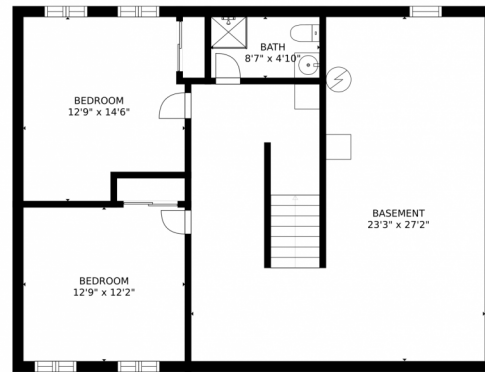

6426 South Marion Place  
Centennial, CO 80121

 Single Family

 3000 SQFT

 4 Beds

 3/1 Baths

**Jaden Combs**  
303-324-1437  
jaden@kentwood.com

6426 South Marion Place, Centennial, CO 80121 – Main Level

GROSS INTERNAL AREA  
FLOOR 1: 993 sq. ft, FLOOR 2: 1317 sq. ft  
FLOOR 3: 1040 sq. ft, EXCLUDED AREAS:  
DECK: 119 sq. ft  
TOTAL: 3350 sq. ft  
SIZES AND DIMENSIONS ARE APPROXIMATE, ACTUAL MAY VARY.

GROSS INTERNAL AREA  
FLOOR 1: 993 sq. ft, FLOOR 2: 1317 sq. ft  
FLOOR 3: 1040 sq. ft, EXCLUDED AREAS:  
DECK: 119 sq. ft  
TOTAL: 3350 sq. ft  
SIZES AND DIMENSIONS ARE APPROXIMATE, ACTUAL MAY VARY.

Disclaimer: Sizes and Dimensions are Approximate, Actual May Vary.

**Jaden Combs**  
303-324-1437  
jaden@kentwood.com

6426 South Marion Place, Centennial, CO 80121 – Lower Level

GROSS INTERNAL AREA  
FLOOR 1: 993 sq. ft, FLOOR 2: 1317 sq. ft  
FLOOR 3: 1040 sq. ft, EXCLUDED AREAS:  
DECK: 119 sq. ft  
TOTAL: 3350 sq. ft  
SIZES AND DIMENSIONS ARE APPROXIMATE, ACTUAL MAY VARY.

# 6426 South Marion Place, Centennial, CO 80121 – All Levels

FLOOR 2

FLOOR 3

FLOOR 1

GROSS INTERNAL AREA  
FLOOR 1: 993 sq. ft, FLOOR 2: 1317 sq. ft  
FLOOR 3: 1040 sq. ft, EXCLUDED AREAS:  
DECK: 119 sq. ft  
TOTAL: 3350 sq. ft  
SIZES AND DIMENSIONS ARE APPROXIMATE, ACTUAL MAY VARY.