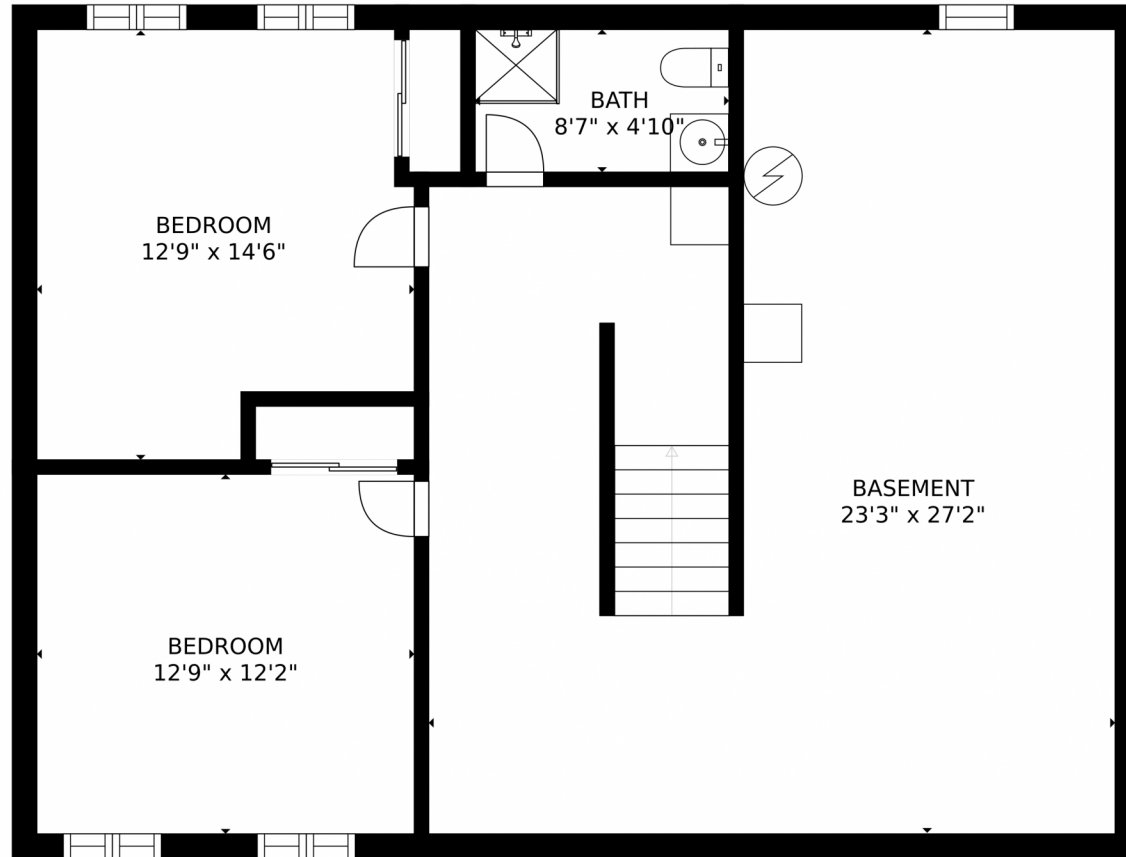

6426 South Marion Place  
Centennial, CO 80121

 Single Family

 3000 SQFT

 4 Beds

 3/1 Baths

**Jaden Combs**  
303-324-1437  
jaden@kentwood.com

6426 South Marion Place, Centennial, CO 80121 – Main Level

GROSS INTERNAL AREA  
FLOOR 1: 993 sq. ft, FLOOR 2: 1317 sq. ft  
FLOOR 3: 1040 sq. ft, EXCLUDED AREAS:  
DECK: 119 sq. ft  
TOTAL: 3350 sq. ft  
SIZES AND DIMENSIONS ARE APPROXIMATE, ACTUAL MAY VARY.

GROSS INTERNAL AREA  
FLOOR 1: 993 sq. ft, FLOOR 2: 1317 sq. ft  
FLOOR 3: 1040 sq. ft, EXCLUDED AREAS:  
DECK: 119 sq. ft  
TOTAL: 3350 sq. ft  
SIZES AND DIMENSIONS ARE APPROXIMATE, ACTUAL MAY VARY.

Disclaimer: Sizes and Dimensions are Approximate, Actual May Vary.

**Jaden Combs**  
303-324-1437  
jaden@kentwood.com

6426 South Marion Place, Centennial, CO 80121 – Lower Level

GROSS INTERNAL AREA  
FLOOR 1: 993 sq. ft, FLOOR 2: 1317 sq. ft  
FLOOR 3: 1040 sq. ft, EXCLUDED AREAS:  
DECK: 119 sq. ft  
TOTAL: 3350 sq. ft  
SIZES AND DIMENSIONS ARE APPROXIMATE, ACTUAL MAY VARY.

# 6426 South Marion Place, Centennial, CO 80121 – All Levels

FLOOR 2

FLOOR 3

FLOOR 1

GROSS INTERNAL AREA  
FLOOR 1: 993 sq. ft, FLOOR 2: 1317 sq. ft  
FLOOR 3: 1040 sq. ft, EXCLUDED AREAS:  
DECK: 119 sq. ft  
TOTAL: 3350 sq. ft  
SIZES AND DIMENSIONS ARE APPROXIMATE, ACTUAL MAY VARY.