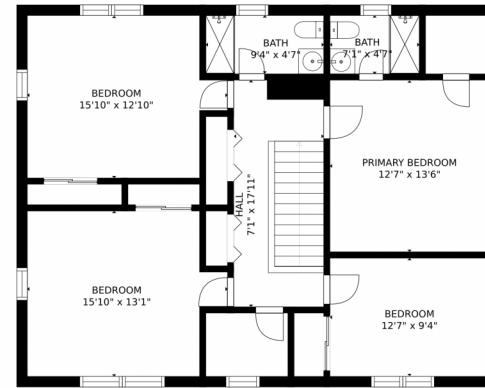

6426 South Marion Place  
Centennial, CO 80121

 Single Family

 3000 SQFT

 4 Beds

 3/1 Baths

**Jaden Combs**  
303-324-1437  
jaden@kentwood.com

6426 South Marion Place, Centennial, CO 80121 – Main Level

GROSS INTERNAL AREA  
FLOOR 1: 993 sq. ft, FLOOR 2: 1317 sq. ft  
FLOOR 3: 1040 sq. ft, EXCLUDED AREAS:  
DECK: 119 sq. ft  
TOTAL: 3350 sq. ft  
SIZES AND DIMENSIONS ARE APPROXIMATE, ACTUAL MAY VARY.

GROSS INTERNAL AREA  
FLOOR 1: 993 sq. ft, FLOOR 2: 1317 sq. ft  
FLOOR 3: 1040 sq. ft, EXCLUDED AREAS:  
DECK: 119 sq. ft  
TOTAL: 3350 sq. ft  
SIZES AND DIMENSIONS ARE APPROXIMATE, ACTUAL MAY VARY.

Disclaimer: Sizes and Dimensions are Approximate, Actual May Vary.

**Jaden Combs**  
303-324-1437  
jaden@kentwood.com

6426 South Marion Place, Centennial, CO 80121 – Lower Level

GROSS INTERNAL AREA  
FLOOR 1: 993 sq. ft, FLOOR 2: 1317 sq. ft  
FLOOR 3: 1040 sq. ft, EXCLUDED AREAS:  
DECK: 119 sq. ft  
TOTAL: 3350 sq. ft  
SIZES AND DIMENSIONS ARE APPROXIMATE, ACTUAL MAY VARY.

# 6426 South Marion Place, Centennial, CO 80121 – All Levels

FLOOR 2

FLOOR 3

FLOOR 1

GROSS INTERNAL AREA  
FLOOR 1: 993 sq. ft, FLOOR 2: 1317 sq. ft  
FLOOR 3: 1040 sq. ft, EXCLUDED AREAS:  
DECK: 119 sq. ft  
TOTAL: 3350 sq. ft  
SIZES AND DIMENSIONS ARE APPROXIMATE, ACTUAL MAY VARY.