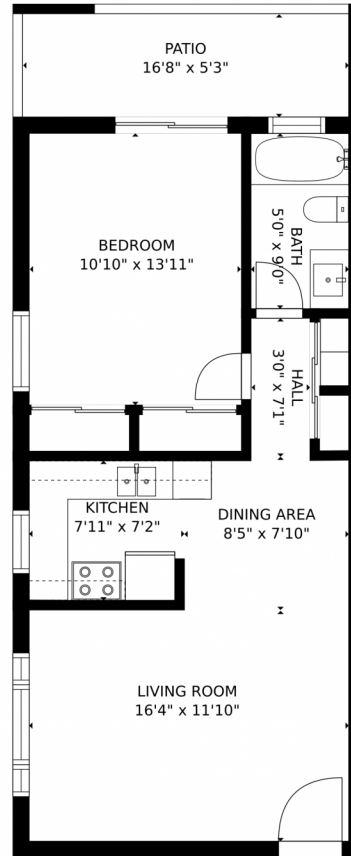

 Single Family

 633 SQFT

 1 Bed

 1 Baths

Taylor Haas
303-665-7368
taylorh@coloradorpm.com
<https://www.coloradorpm.com/available-rental-properties-denv>

GROSS INTERNAL AREA
FLOOR 1: 594 sq. ft. EXCLUDED AREAS:
PATIO: 88 sq. ft.
TOTAL: 594 sq. ft.
SIZES AND DIMENSIONS ARE APPROXIMATE, ACTUAL MAY VARY.