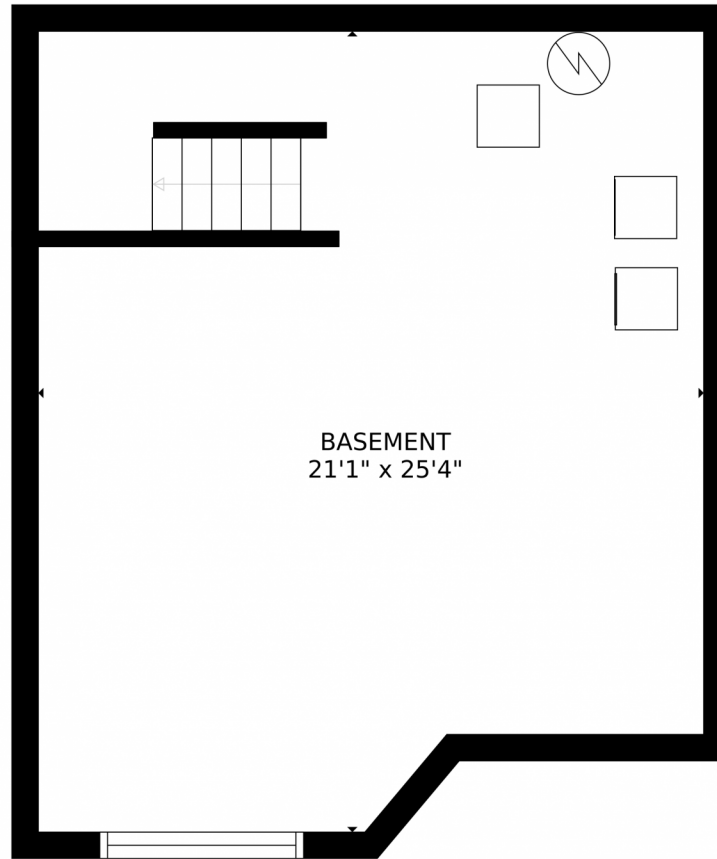

Disclaimer: Sizes and Dimensions are Approximate, Actual May Vary.

Taylor Haas
303-665-7368
taylorh@coloradorpm.com
<https://www.coloradorpm.com/available-rental-properties-denver>

GROSS INTERNAL AREA
FLOOR 1: 505 sq. ft. FLOOR 2: 506 sq. ft.
FLOOR 3: 850 sq. ft. EXCLUDED AREAS:
GARAGE: 409 sq. ft. PORCH: 71 sq. ft.
TOTAL: 1861 sq. ft.
SIZES AND DIMENSIONS ARE APPROXIMATE, ACTUAL MAY VARY.

759 South Depew Street, Lakewood, CO 80226 – All Floors

GROSS INTERNAL AREA
FLOOR 1: 505 sq. ft, FLOOR 2: 506 sq. ft
FLOOR 3: 850 sq. ft, EXCLUDED AREAS:
GARAGE: 409 sq. ft, PORCH: 71 sq. ft
TOTAL: 1861 sq. ft
SIZES AND DIMENSIONS ARE APPROXIMATE, ACTUAL MAY VARY.

GROSS INTERNAL AREA
FLOOR 1: 505 sq. ft, FLOOR 2: 506 sq. ft
FLOOR 3: 850 sq. ft, EXCLUDED AREAS:
GARAGE: 409 sq. ft, PORCH: 71 sq. ft
TOTAL: 1861 sq. ft
SIZES AND DIMENSIONS ARE APPROXIMATE, ACTUAL MAY VARY.