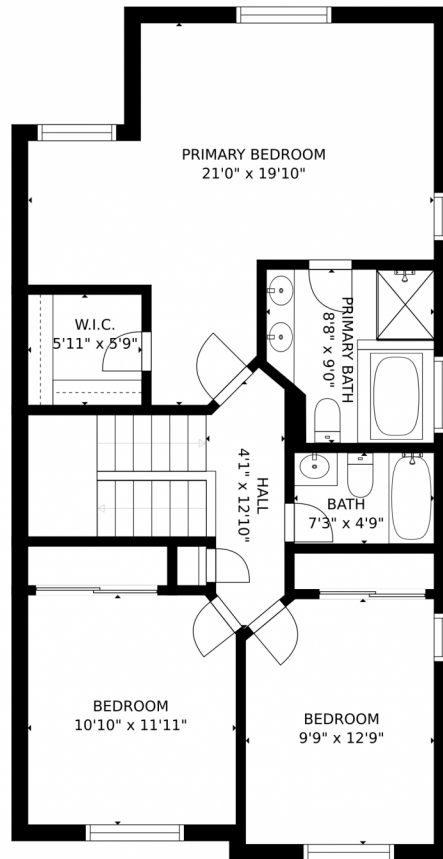

GROSS INTERNAL AREA
FLOOR 1: 505 sq. ft. FLOOR 2: 506 sq. ft.
FLOOR 3: 850 sq. ft. EXCLUDED AREAS:
GARAGE: 409 sq. ft. PORCH: 71 sq. ft.
TOTAL: 1861 sq. ft.
SIZES AND DIMENSIONS ARE APPROXIMATE, ACTUAL MAY VARY.

Disclaimer: Sizes and Dimensions are Approximate, Actual May Vary.

Taylor Haas
303-665-7368
taylorh@coloradorpm.com
<https://www.coloradorpm.com/available-rental-properties-denver>

GROSS INTERNAL AREA
FLOOR 1: 505 sq. ft. FLOOR 2: 506 sq. ft.
FLOOR 3: 850 sq. ft. EXCLUDED AREAS:
GARAGE: 409 sq. ft. PORCH: 71 sq. ft.
TOTAL: 1861 sq. ft.
SIZES AND DIMENSIONS ARE APPROXIMATE, ACTUAL MAY VARY.

759 South Depew Street, Lakewood, CO 80226 – All Floors

GROSS INTERNAL AREA
FLOOR 1: 505 sq. ft, FLOOR 2: 506 sq. ft
FLOOR 3: 850 sq. ft, EXCLUDED AREAS:
GARAGE: 409 sq. ft, PORCH: 71 sq. ft
TOTAL: 1861 sq. ft
SIZES AND DIMENSIONS ARE APPROXIMATE, ACTUAL MAY VARY.