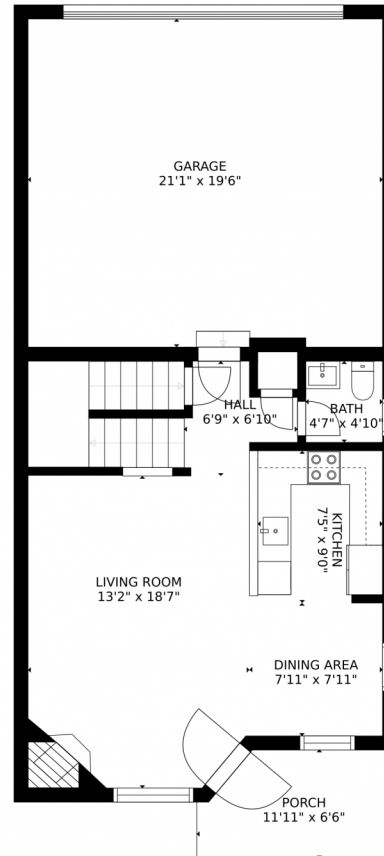

Single Family

1383 SQFT

Taylor Haas

303-665-7368

taylorh@coloradorpm.com

<https://www.coloradorpm.com/available-rental-properties-denver>

Scan code
for more
property
details

759 South Depew Street, Lakewood, CO 80226 – 1st Floor

GROSS INTERNAL AREA
FLOOR 1: 505 sq. ft. FLOOR 2: 506 sq. ft.
FLOOR 3: 850 sq. ft. EXCLUDED AREAS:
GARAGE: 409 sq. ft. PORCH: 71 sq. ft.
TOTAL: 1861 sq. ft.
SIZES AND DIMENSIONS ARE APPROXIMATE, ACTUAL MAY VARY.

Disclaimer: Sizes and Dimensions are Approximate, Actual May Vary.

Taylor Haas
303-665-7368
taylorh@coloradorpm.com
<https://www.coloradorpm.com/available-rental-properties-denver>

GROSS INTERNAL AREA
FLOOR 1: 505 sq. ft. FLOOR 2: 506 sq. ft.
FLOOR 3: 850 sq. ft. EXCLUDED AREAS:
GARAGE: 409 sq. ft. PORCH: 71 sq. ft.
TOTAL: 1861 sq. ft.
SIZES AND DIMENSIONS ARE APPROXIMATE, ACTUAL MAY VARY.

759 South Depew Street, Lakewood, CO 80226 – All Floors

GROSS INTERNAL AREA
FLOOR 1: 505 sq. ft, FLOOR 2: 506 sq. ft
FLOOR 3: 850 sq. ft, EXCLUDED AREAS:
GARAGE: 409 sq. ft, PORCH: 71 sq. ft
TOTAL: 1861 sq. ft
SIZES AND DIMENSIONS ARE APPROXIMATE, ACTUAL MAY VARY.