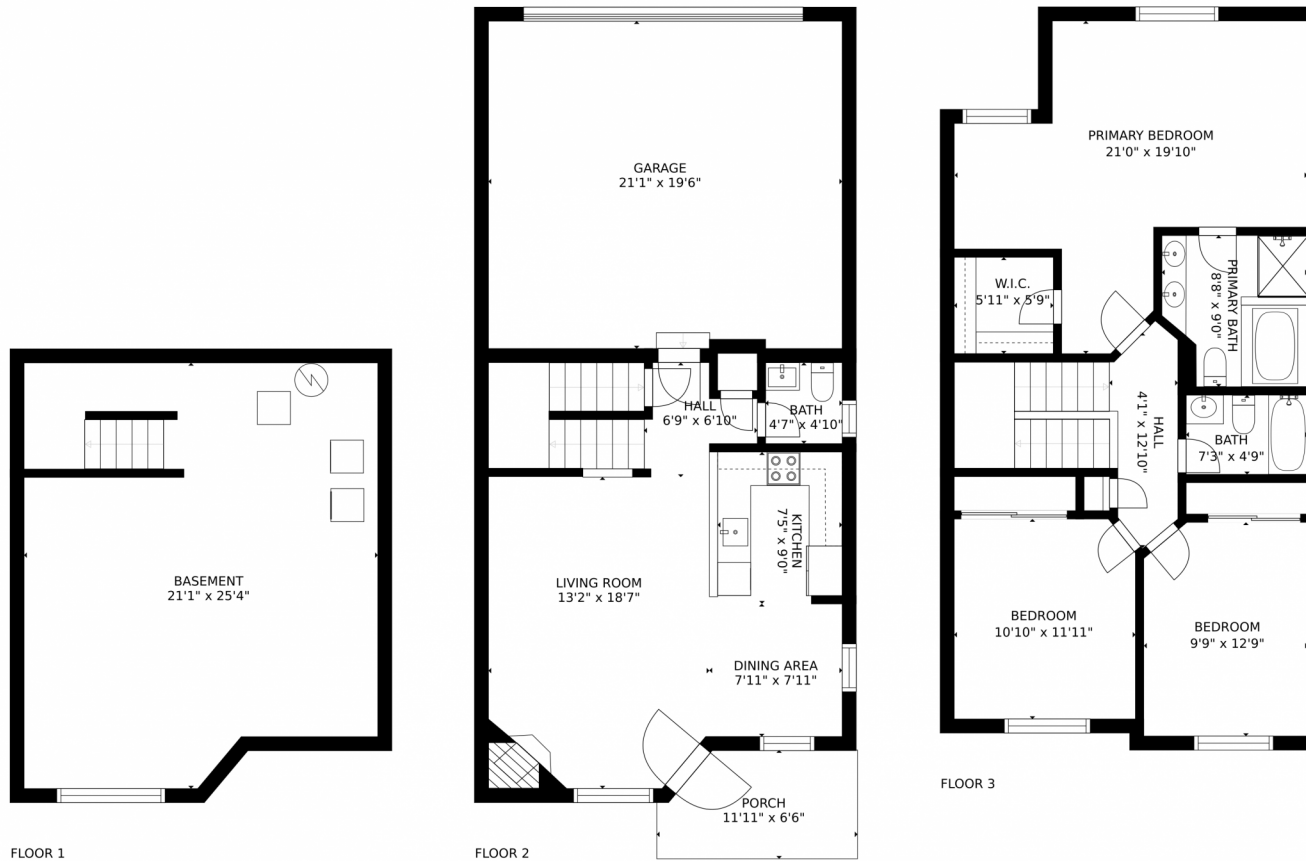

GROSS INTERNAL AREA
FLOOR 1: 505 sq. ft. FLOOR 2: 506 sq. ft.
FLOOR 3: 850 sq. ft. EXCLUDED AREAS:
GARAGE: 409 sq. ft. PORCH: 71 sq. ft.
TOTAL: 1861 sq. ft.
SIZES AND DIMENSIONS ARE APPROXIMATE, ACTUAL MAY VARY.

Disclaimer: Sizes and Dimensions are Approximate, Actual May Vary.

Taylor Haas
303-665-7368
taylorh@coloradorpm.com
<https://www.coloradorpm.com/available-rental-properties-denver>

GROSS INTERNAL AREA
FLOOR 1: 505 sq. ft. FLOOR 2: 506 sq. ft.
FLOOR 3: 850 sq. ft. EXCLUDED AREAS:
GARAGE: 409 sq. ft. PORCH: 71 sq. ft.
TOTAL: 1861 sq. ft.
SIZES AND DIMENSIONS ARE APPROXIMATE, ACTUAL MAY VARY.

759 South Depew Street, Lakewood, CO 80226 – All Floors

GROSS INTERNAL AREA
FLOOR 1: 505 sq. ft, FLOOR 2: 506 sq. ft
FLOOR 3: 850 sq. ft, EXCLUDED AREAS:
GARAGE: 409 sq. ft, PORCH: 71 sq. ft
TOTAL: 1861 sq. ft
SIZES AND DIMENSIONS ARE APPROXIMATE, ACTUAL MAY VARY.

GROSS INTERNAL AREA
FLOOR 1: 505 sq. ft, FLOOR 2: 506 sq. ft
FLOOR 3: 850 sq. ft, EXCLUDED AREAS:
GARAGE: 409 sq. ft, PORCH: 71 sq. ft
TOTAL: 1861 sq. ft
SIZES AND DIMENSIONS ARE APPROXIMATE, ACTUAL MAY VARY.