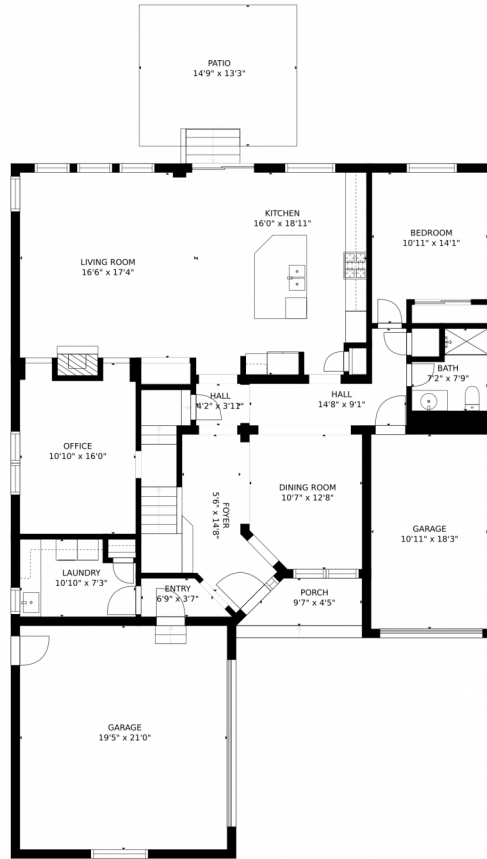

Single Family

3738 SQFT

**Nicole Rendaci**  
720-724-7030  
nicole.Rendaci@windermere.com

Scan code  
for more  
property  
details

# 15621 East Pine Drop Avenue, Parker, CO 80134 – 1st Floor

GROSS INTERNAL AREA  
FLOOR 1: 1526 sq. ft. FLOOR 2: 1568 sq. ft.  
FLOOR 3: 1363 sq. ft. EXCLUDED AREAS:  
GARAGE: 606 sq. ft. PATIO: 187 sq. ft.  
PORCH: 43 sq. ft.  
TOTAL: 4458 sq. ft.  
SIZES AND DIMENSIONS ARE APPROXIMATE, ACTUAL MAY VARY.

GROSS INTERNAL AREA  
FLOOR 1: 1526 sq. ft. FLOOR 2: 1568 sq. ft.  
FLOOR 3: 1363 sq. ft. EXCLUDED AREAS:  
GARAGE: 606 sq. ft. PATIO: 187 sq. ft.  
PORCH: 43 sq. ft.  
TOTAL: 4458 sq. ft.  
SIZES AND DIMENSIONS ARE APPROXIMATE, ACTUAL MAY VARY.

Disclaimer: Sizes and Dimensions are Approximate, Actual May Vary.

**Nicole Rendaci**  
720-724-7030  
nicole.Rendaci@windermere.com

15621 East Pine Drop Avenue, Parker, CO 80134 – Basement

GROSS INTERNAL AREA  
FLOOR 1: 1526 sq. ft. FLOOR 2: 1568 sq. ft.  
FLOOR 3: 1363 sq. ft. EXCLUDED AREAS:  
GARAGE: 606 sq. ft. PATIO: 187 sq. ft.  
PORCH: 43 sq. ft.  
TOTAL: 4458 sq. ft.  
SIZES AND DIMENSIONS ARE APPROXIMATE, ACTUAL MAY VARY.