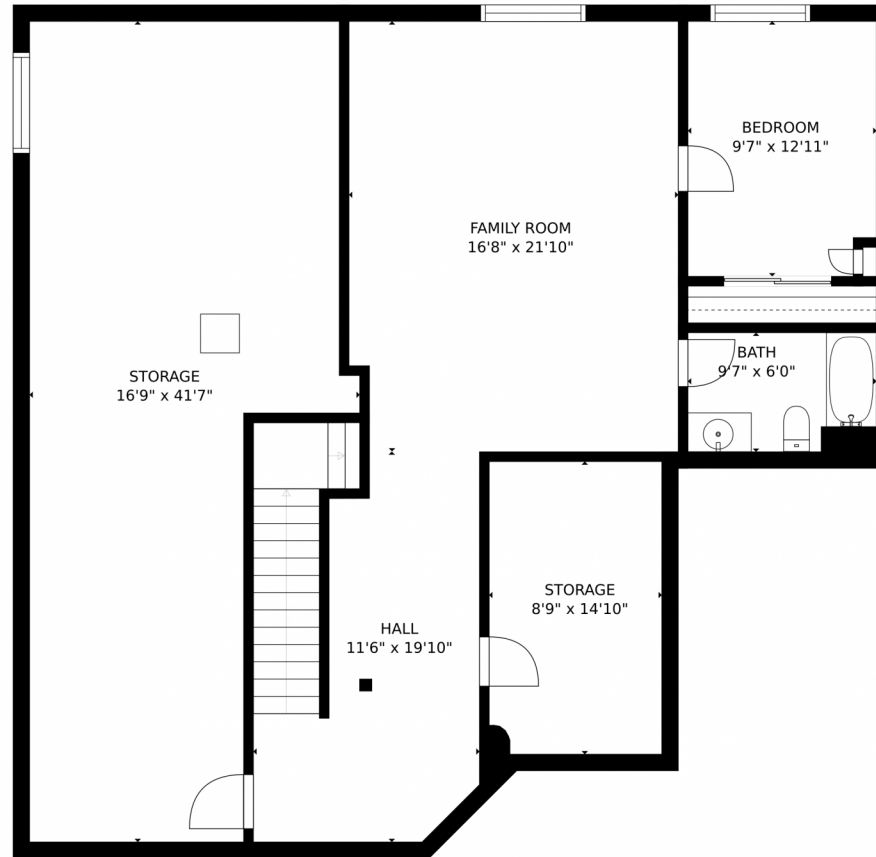

# 15621 East Pine Drop Avenue, Parker, CO 80134 – 1st Floor

GROSS INTERNAL AREA  
FLOOR 1: 1526 sq. ft. FLOOR 2: 1568 sq. ft.  
FLOOR 3: 1363 sq. ft. EXCLUDED AREAS:  
GARAGE: 606 sq. ft. PATIO: 187 sq. ft.  
PORCH: 43 sq. ft.  
TOTAL: 4458 sq. ft.  
SIZES AND DIMENSIONS ARE APPROXIMATE, ACTUAL MAY VARY.

GROSS INTERNAL AREA  
FLOOR 1: 1526 sq. ft. FLOOR 2: 1568 sq. ft.  
FLOOR 3: 1363 sq. ft. EXCLUDED AREAS:  
GARAGE: 606 sq. ft. PATIO: 187 sq. ft.  
PORCH: 43 sq. ft.  
TOTAL: 4458 sq. ft.  
SIZES AND DIMENSIONS ARE APPROXIMATE, ACTUAL MAY VARY.

Disclaimer: Sizes and Dimensions are Approximate, Actual May Vary.

**Nicole Rendaci**  
720-724-7030  
nicole.Rendaci@windermere.com

15621 East Pine Drop Avenue, Parker, CO 80134 – Basement

GROSS INTERNAL AREA  
FLOOR 1: 1526 sq. ft. FLOOR 2: 1568 sq. ft.  
FLOOR 3: 1363 sq. ft. EXCLUDED AREAS:  
GARAGE: 606 sq. ft. PATIO: 187 sq. ft.  
PORCH: 43 sq. ft.  
TOTAL: 4458 sq. ft.  
SIZES AND DIMENSIONS ARE APPROXIMATE, ACTUAL MAY VARY.

# 15621 East Pine Drop Avenue, Parker, CO 80134 – All Floors

GROSS INTERNAL AREA  
 FLOOR 1: 1526 sq. ft. FLOOR 2: 1568 sq. ft.  
 FLOOR 3: 1363 sq. ft. EXCLUDED AREAS:  
 GARAGE: 606 sq. ft. PATIO: 187 sq. ft.  
 PORCH: 43 sq. ft.  
 TOTAL: 4458 sq. ft.  
 SIZES AND DIMENSIONS ARE APPROXIMATE, ACTUAL MAY VARY.