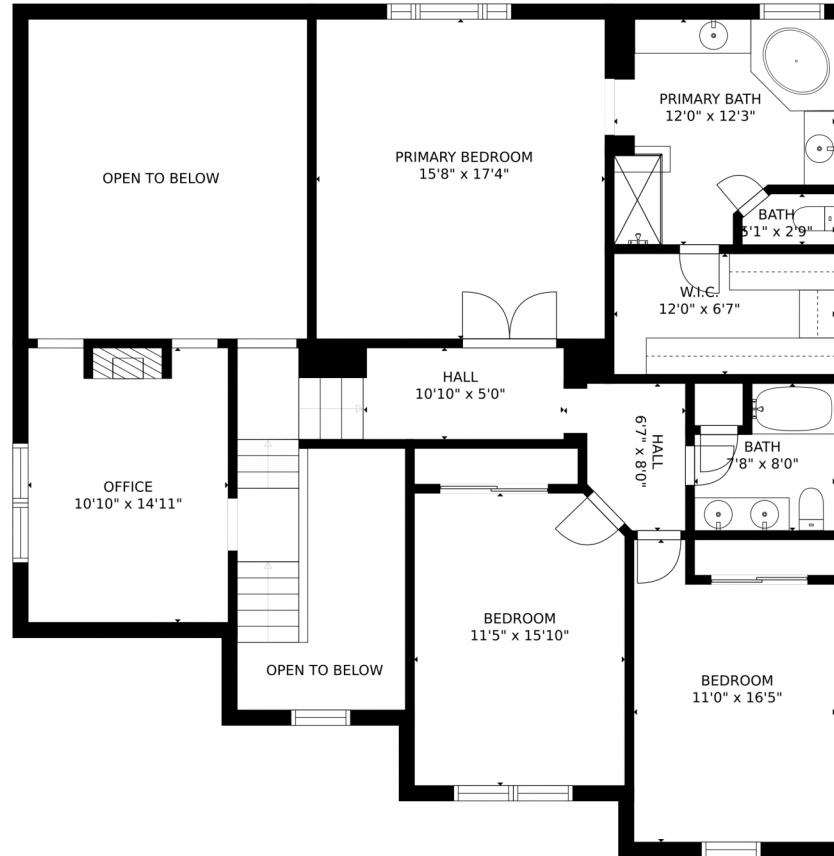

# 15621 East Pine Drop Avenue, Parker, CO 80134 – 1st Floor

GROSS INTERNAL AREA  
FLOOR 1: 1526 sq. ft. FLOOR 2: 1568 sq. ft.  
FLOOR 3: 1363 sq. ft. EXCLUDED AREAS:  
GARAGE: 606 sq. ft. PATIO: 187 sq. ft.  
PORCH: 43 sq. ft.  
TOTAL: 4458 sq. ft.  
SIZES AND DIMENSIONS ARE APPROXIMATE, ACTUAL MAY VARY.

Disclaimer: Sizes and Dimensions are Approximate, Actual May Vary.

**Nicole Rendaci**  
720-724-7030  
nicole.Rendaci@windermere.com

Scan code  
for more  
property  
details

15621 East Pine Drop Avenue, Parker, CO 80134 – 2nd Floor

GROSS INTERNAL AREA  
FLOOR 1: 1526 sq. ft. FLOOR 2: 1568 sq. ft.  
FLOOR 3: 1363 sq. ft. EXCLUDED AREAS:  
GARAGE: 606 sq. ft. PATIO: 187 sq. ft.  
PORCH: 43 sq. ft.  
TOTAL: 4458 sq. ft.  
SIZES AND DIMENSIONS ARE APPROXIMATE, ACTUAL MAY VARY.

Disclaimer: Sizes and Dimensions are Approximate, Actual May Vary.

**Nicole Rendaci**  
720-724-7030  
nicole.Rendaci@windermere.com

15621 East Pine Drop Avenue, Parker, CO 80134 – Basement

GROSS INTERNAL AREA  
FLOOR 1: 1526 sq. ft. FLOOR 2: 1568 sq. ft.  
FLOOR 3: 1363 sq. ft. EXCLUDED AREAS:  
GARAGE: 606 sq. ft. PATIO: 187 sq. ft.  
PORCH: 43 sq. ft.  
TOTAL: 4458 sq. ft.  
SIZES AND DIMENSIONS ARE APPROXIMATE, ACTUAL MAY VARY.