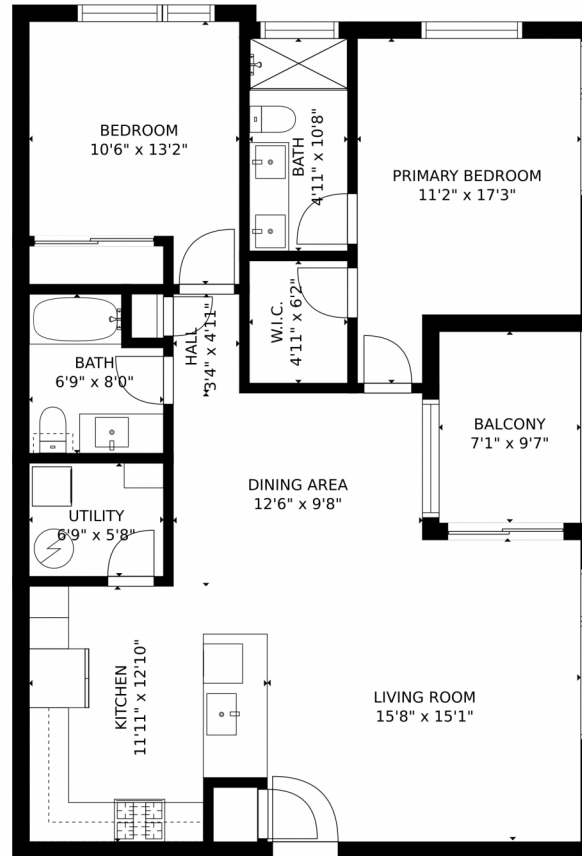

1320 Snowberry Lane #202, Louisville, CO 80027 – Floor Plan

GROSS INTERNAL AREA
FLOOR 1: 1031 sq. ft. EXCLUDED AREAS:
BALCONY: 68 sq. ft
TOTAL: 1031 sq. ft

Disclaimer: Sizes and Dimensions are Approximate, Actual May Vary.

Taylor Haas
303-665-7368
taylorh@coloradorpm.com
<https://www.coloradorpm.com/available-rental-properties-denver>

Scan code
for more
property
details