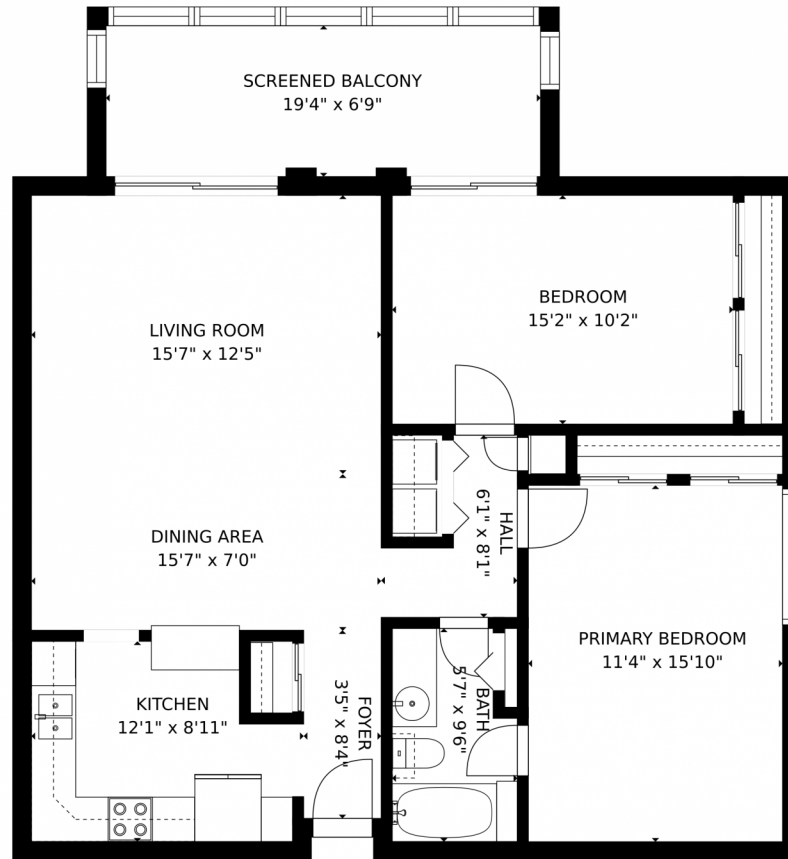

14152 East Linvale Place, Aurora, CO 80014 – Main

GROSS INTERNAL AREA
FLOOR 1: 955 sq. ft. EXCLUDED AREAS:
BALCONY: 130 sq. ft
TOTAL: 955 sq. ft

Disclaimer: Sizes and Dimensions are Approximate, Actual May Vary.

Cathy Burr
303-887-2800
cathyburr@remax.net