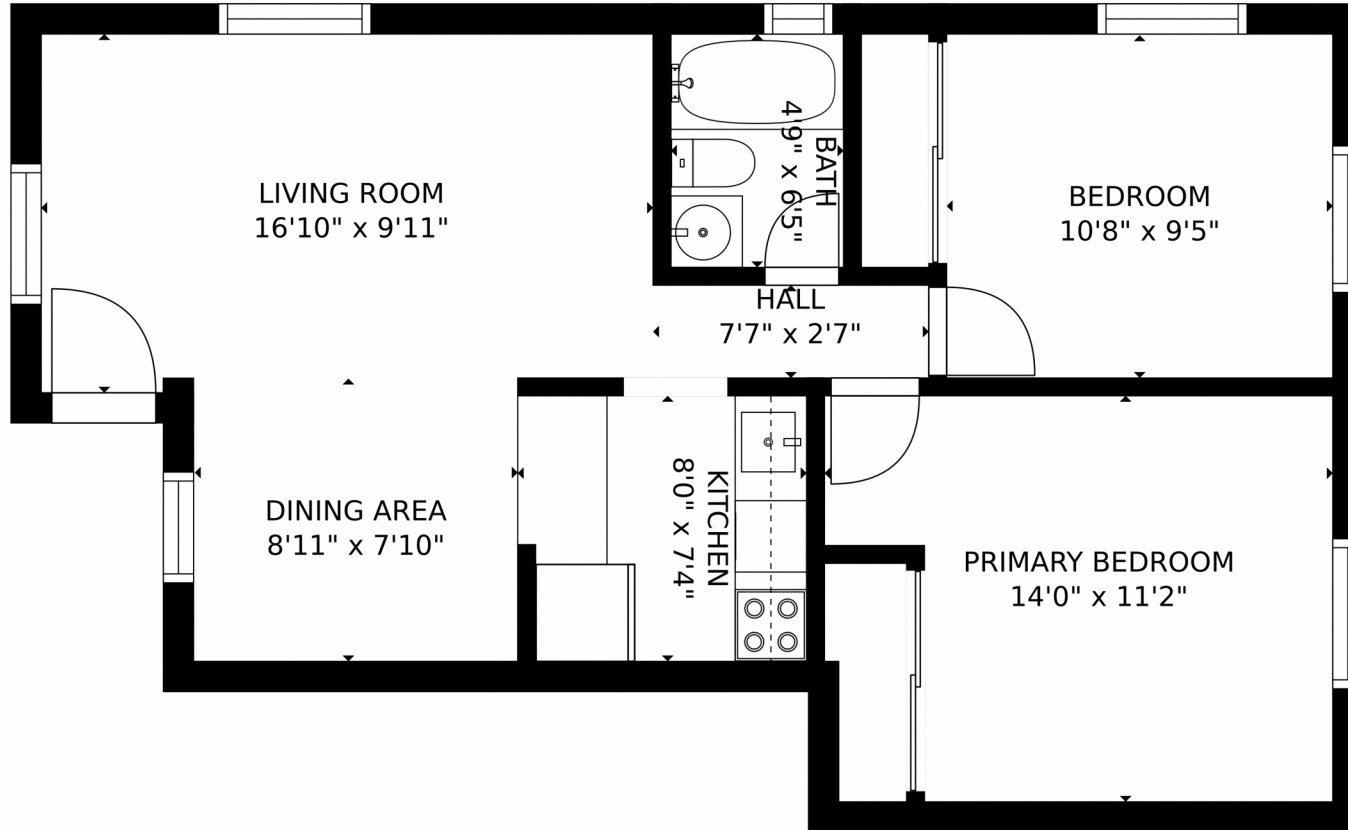

 Single Family

 820 SQFT

 2 Beds

 1 Baths

**Taylor Haas**  
303-665-7368  
taylorh@coloradorpm.com  
<https://www.coloradorpm.com/available-rental-properties-denver>

1270 Wolff St. #7, Denver, CO 80204 – All Levels

GROSS INTERNAL AREA  
FLOOR 1: 637 sq. ft  
TOTAL: 637 sq. ft  
MEASUREMENTS ARE CALCULATED BY CUBICASA TECHNOLOGY. DEEMED HIGHLY RELIABLE BUT NOT GUARANTEED.

Disclaimer: Sizes and Dimensions are Approximate, Actual May Vary.