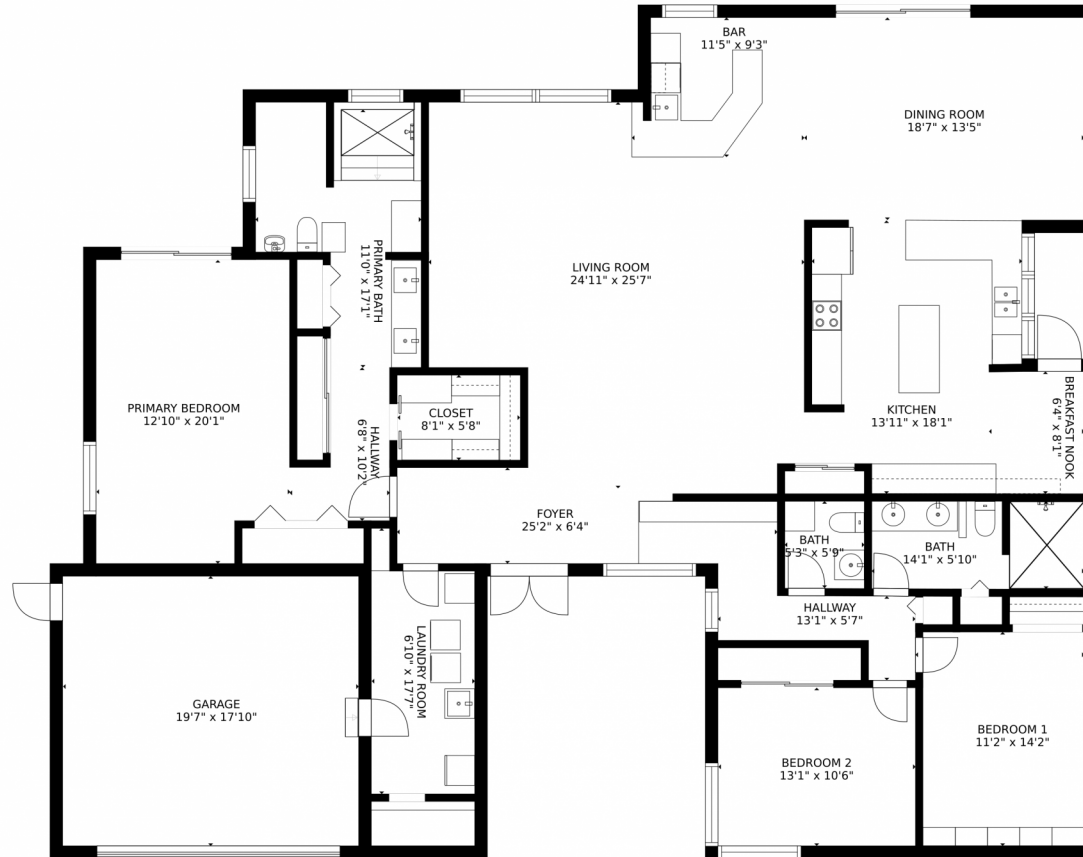

8300 Black Olive Drive, Tamarac, FL 33321 – All Levels

GROSS INTERNAL AREA
FLOOR 1: 2594 sq. ft. EXCLUDED AREAS:
GARAGE: 351 sq. ft
TOTAL: 2594 sq. ft

Disclaimer: Sizes and Dimensions are Approximate, Actual May Vary.

Meirav Susi
954-214-4810
meirav@bellsouth.net
<https://www.MeiravSells.com>

Scan code
for more
property
details