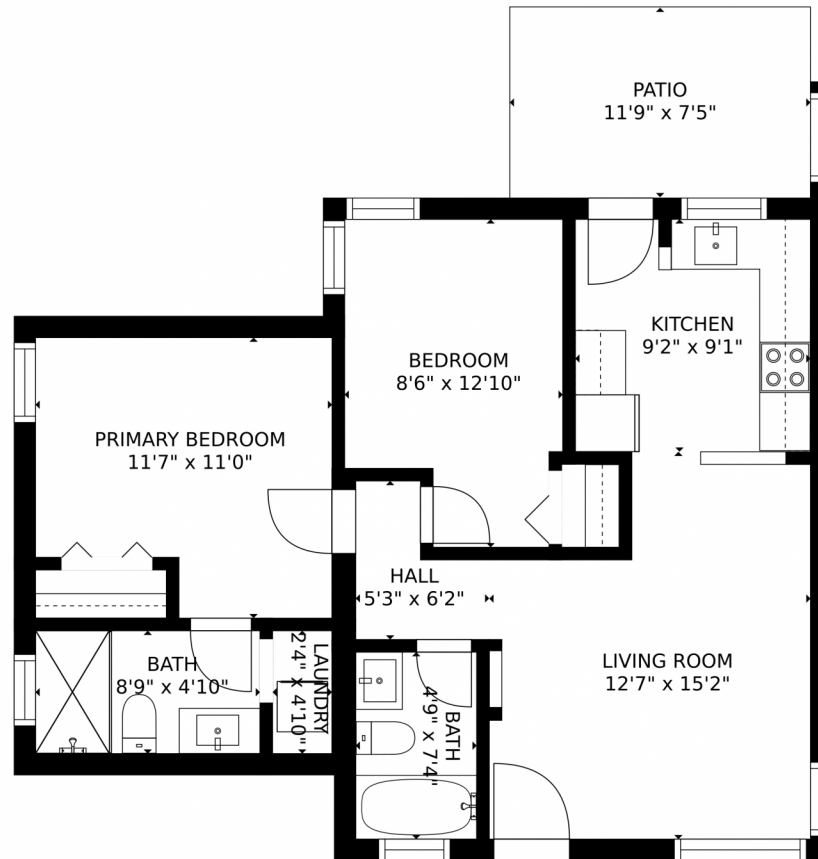

GROSS INTERNAL AREA
FLOOR 1: 637 sq. ft. EXCLUDED AREAS:
PATIO: 88 sq. ft.
TOTAL: 637 sq. ft.

Disclaimer: Sizes and Dimensions are Approximate, Actual May Vary.

Taylor Haas
303-665-7368
taylorh@coloradorpm.com
<https://www.coloradorpm.com/available-rental-properties-denv>

Scan code
for more
property
details