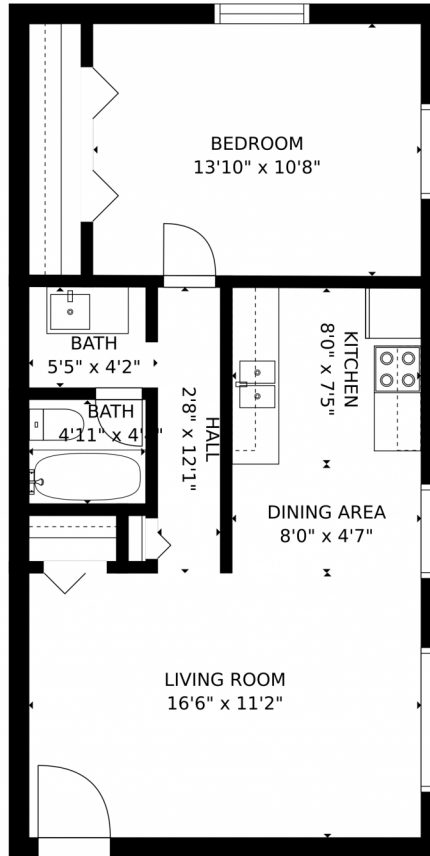

GROSS INTERNAL AREA
FLOOR 1: 567 sq. ft
TOTAL: 567 sq. ft

Disclaimer: Sizes and Dimensions are Approximate, Actual May Vary.

Taylor Haas
303-665-7368
taylorh@coloradorpm.com
<https://www.coloradorpm.com/available-rental-properties-denver>