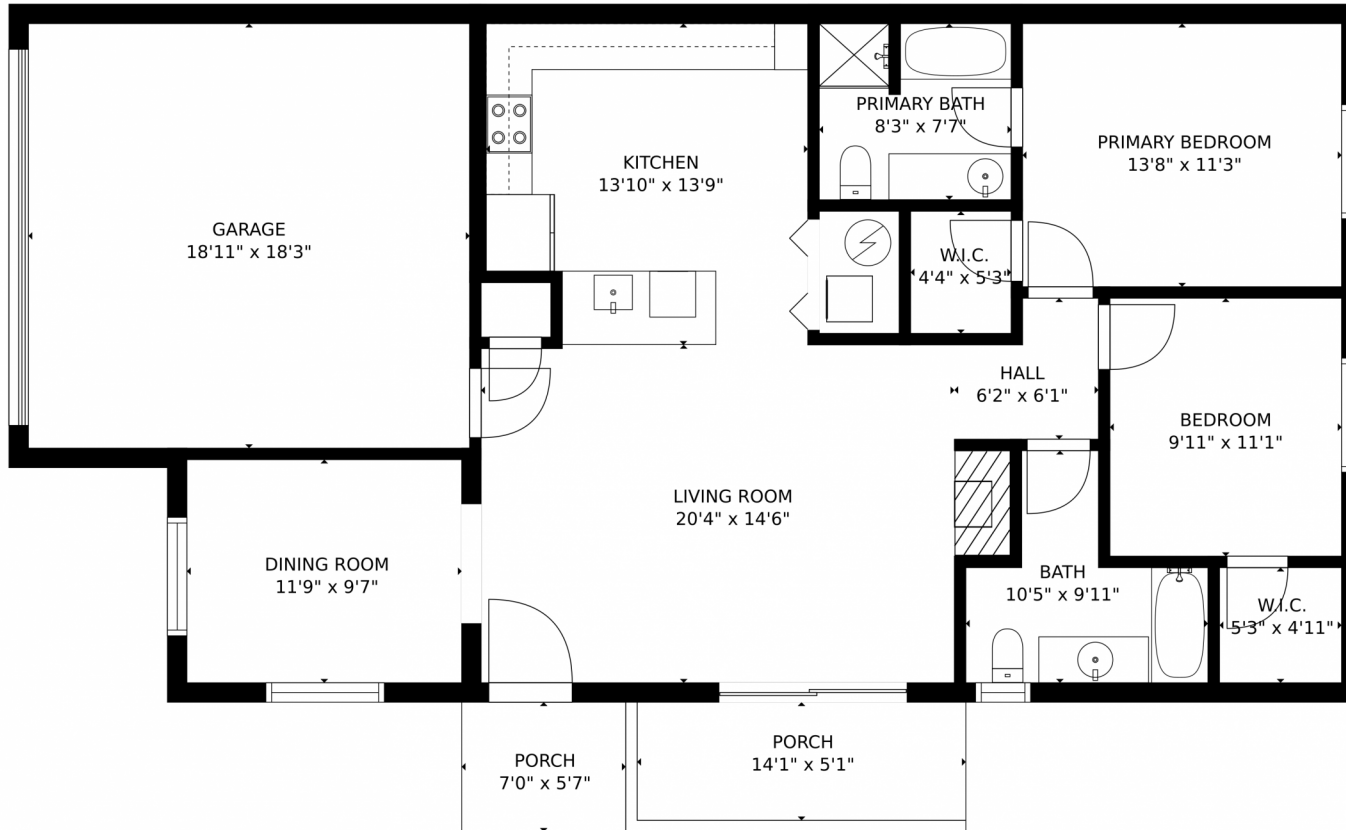

Single Family

1203 SQFT

**Taylor Haas**

303-665-7368

taylorh@coloradorpm.com

<https://www.coloradorpm.com/available-rental-properties-denver>

Scan code  
for more  
property  
details

GROSS INTERNAL AREA  
FLOOR 1: 1164 sq. ft. EXCLUDED AREAS:  
GARAGE: 345 sq. ft. PORCH: 111 sq. ft  
TOTAL: 1164 sq. ft  
MEASUREMENTS CALCULATED BY V1Photos.com ARE DEEMED HIGHLY RELIABLE BUT NOT GUARANTEED.