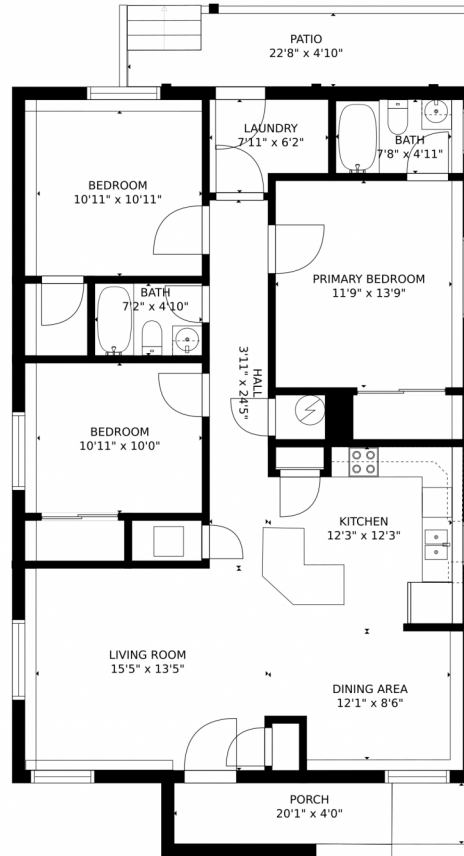

 Single Family

 1380 SQFT

 3 Beds

 2 Baths

Taylor Haas
303-665-7368
taylorh@coloradorpm.com
<https://www.coloradorpm.com/available-rental-properties-denver>

587 E. Woodward Ave, Keenesburg, CO 80643 – Floor Plan

GROSS INTERNAL AREA
FLOOR 1: 1298 sq. ft. EXCLUDED AREAS:
PATIO: 98 sq. ft. PORCH: 82 sq. ft.
TOTAL: 1298 sq. ft.
MEASUREMENTS CALCULATED BY V1Photos.com ARE DEEMED HIGHLY RELIABLE BUT NOT GUARANTEED.