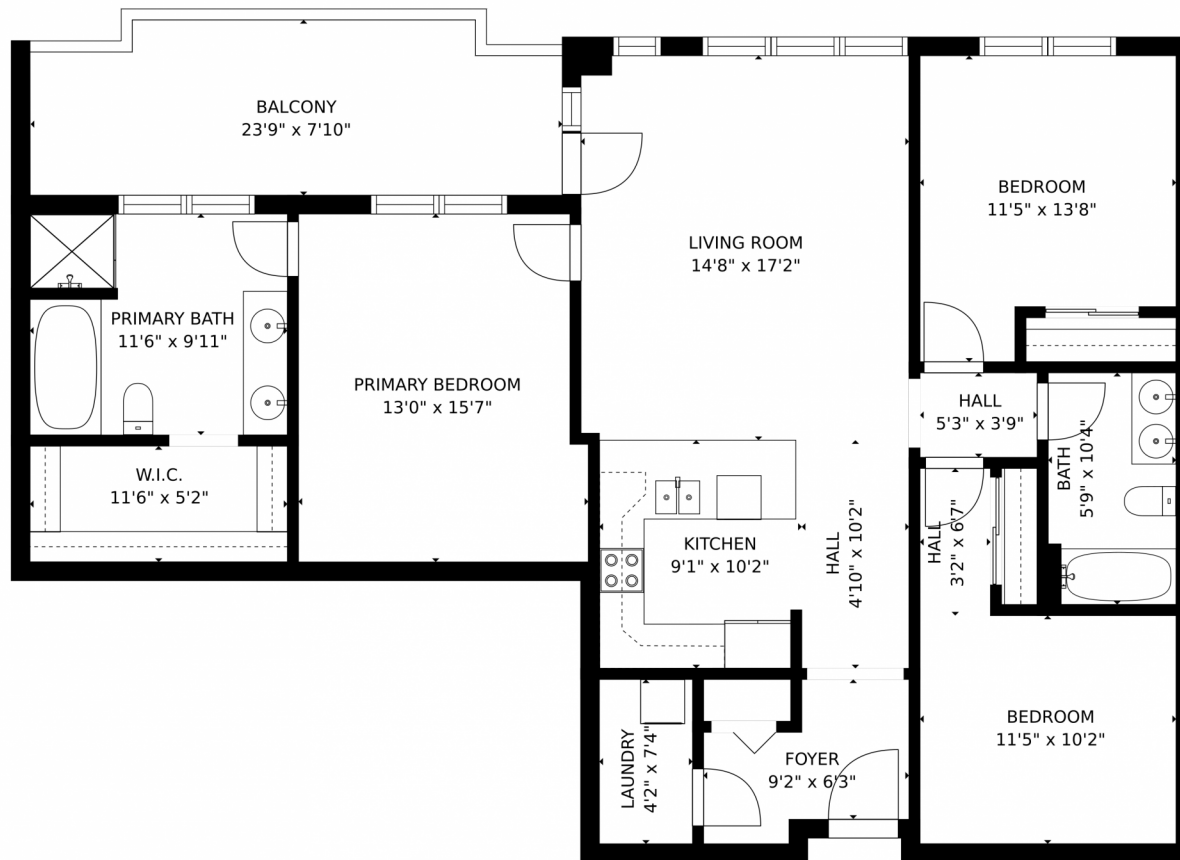

 Single Family

 1398 SQFT

 3 Beds

 2 Baths

Taylor Haas
303-665-7368
taylorh@coloradorpm.com
<https://www.coloradorpm.com/available-rental-properties-denv>

GROSS INTERNAL AREA
FLOOR 1: 1304 sq. ft. EXCLUDED AREAS:
BALCONY: 174 sq. ft
TOTAL: 1304 sq. ft
MEASUREMENTS CALCULATED BY V1Photos.com ARE DEEMED HIGHLY RELIABLE BUT NOT GUARANTEED.