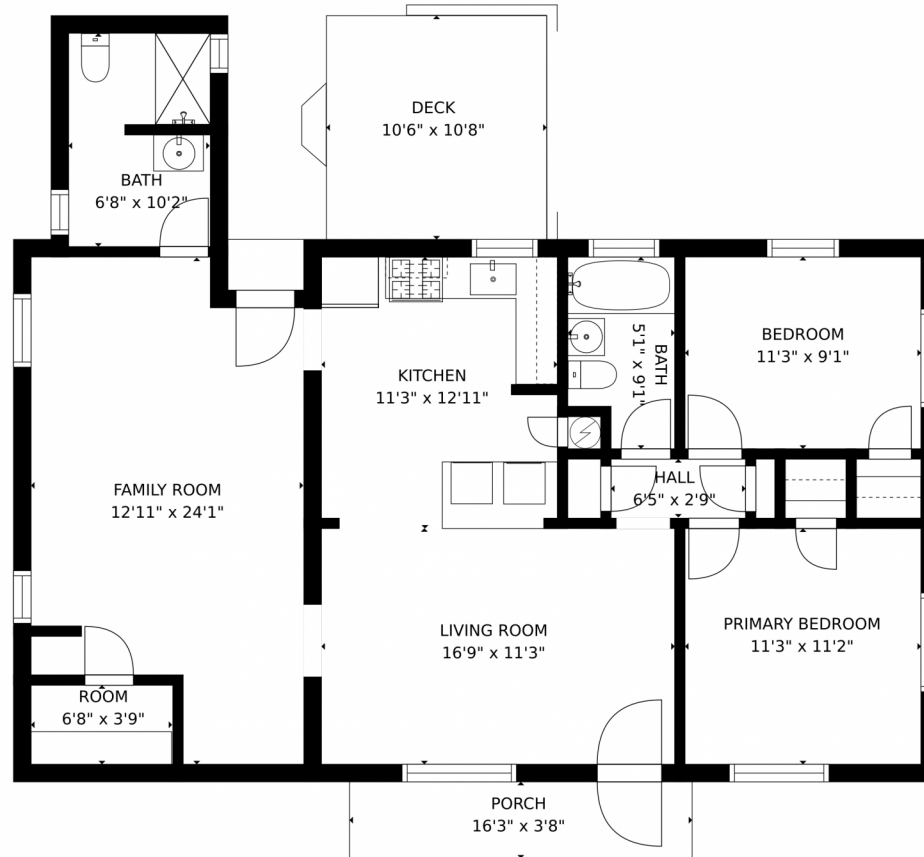

# 1351 South Dale Court, Denver, CO 80219 – Main Level

GROSS INTERNAL AREA  
FLOOR 1: 1078 sq. ft. EXCLUDED AREAS:  
DECK: 111 sq. ft. PORCH: 59 sq. ft.  
TOTAL: 1078 sq. ft.  
MEASUREMENTS CALCULATED BY V1Photos.COM ARE DEEMED HIGHLY RELIABLE BUT NOT GUARANTEED.