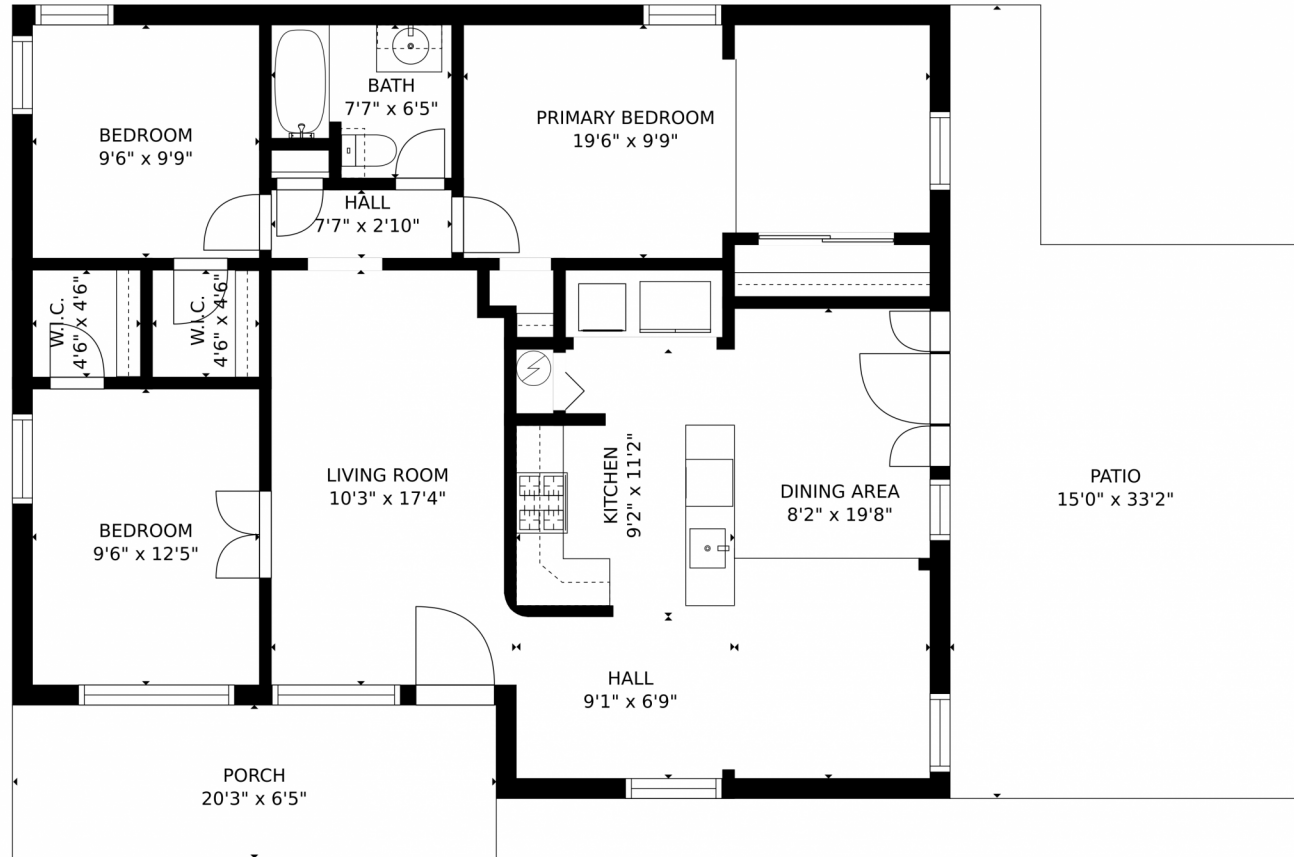

Single Family

1150 SQFT

Taylor Haas

303-665-7368

taylorh@coloradorpm.com

<https://www.coloradorpm.com/available-rental-properties-denv>

Scan code
for more
property
details

GROSS INTERNAL AREA
FLOOR 1: 1105 sq. ft. EXCLUDED AREAS:
PATIO: 385 sq. ft. PORCH: 130 sq. ft.
TOTAL: 1105 sq. ft.
MEASUREMENTS CALCULATED BY V1Photos.COM ARE DEEMED HIGHLY RELIABLE BUT NOT GUARANTEED.