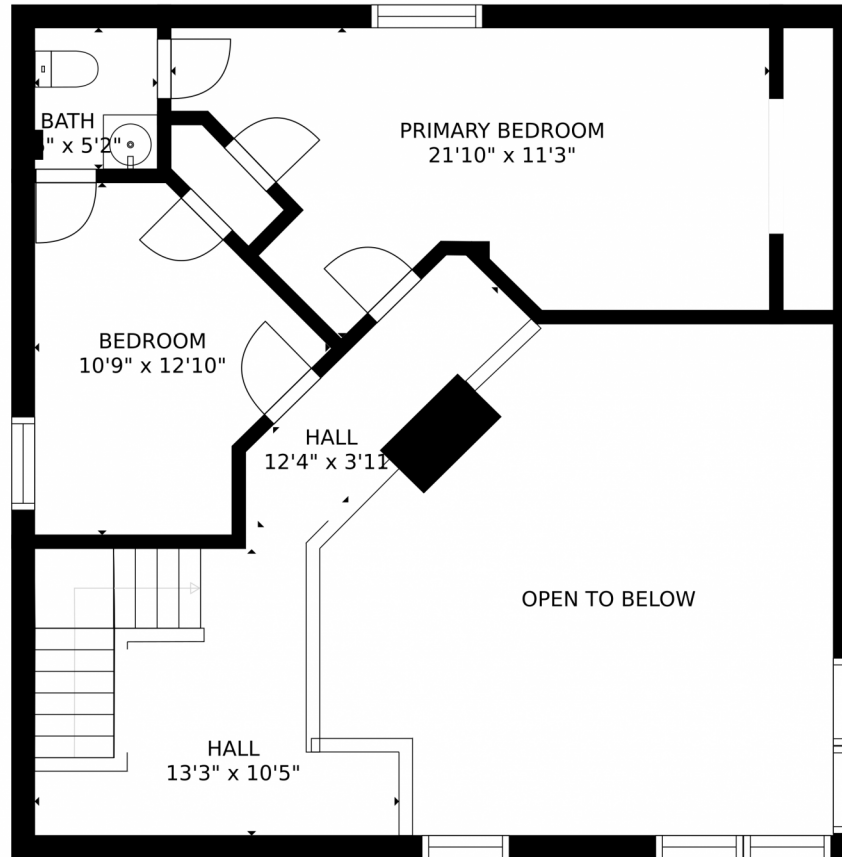

443 Lodge Pole Drive, Black Hawk, CO 80422 – 2nd Level

GROSS INTERNAL AREA
FLOOR 1: 939 sq. ft. FLOOR 2: 856 sq. ft.
FLOOR 3: 558 sq. ft. EXCLUDED AREAS:
PATIO: 195 sq. ft. DECK: 98 sq. ft.
PORCH: 134 sq. ft.
TOTAL: 2353 sq. ft.

Disclaimer: Sizes and Dimensions are Approximate, Actual May Vary.

Ginny Kamin
303-884-0952
ginnykamin@earthlink.net