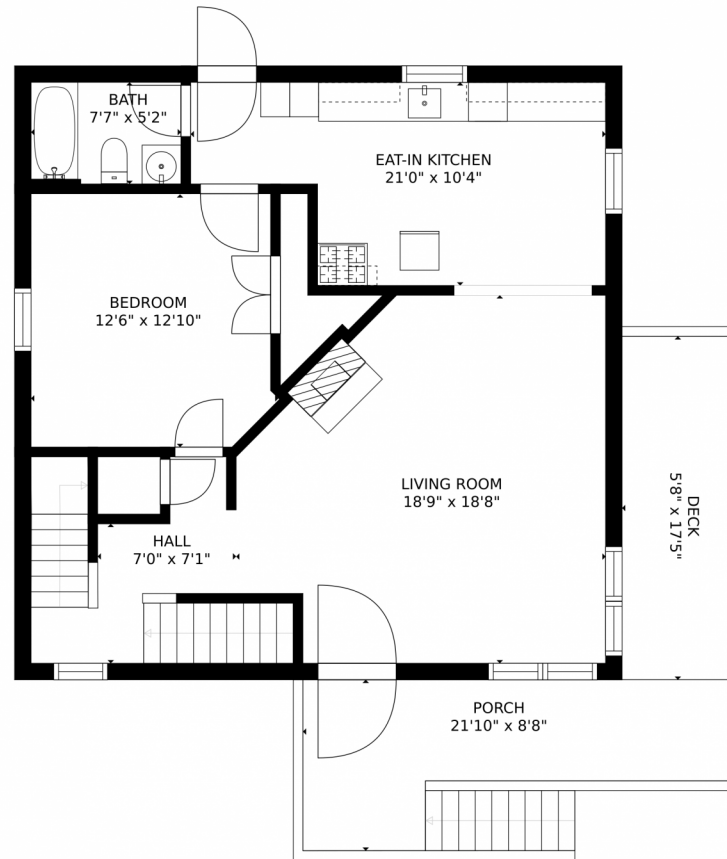

443 Lodge Pole Drive, Black Hawk, CO 80422 – Main

GROSS INTERNAL AREA
FLOOR 1: 939 sq. ft. FLOOR 2: 856 sq. ft.
FLOOR 3: 558 sq. ft. EXCLUDED AREAS:
PATIO: 195 sq. ft. DECK: 98 sq. ft.
PORCH: 134 sq. ft.
TOTAL: 2353 sq. ft.

Disclaimer: Sizes and Dimensions are Approximate, Actual May Vary.

Ginny Kamin
303-884-0952
ginnykamin@earthlink.net