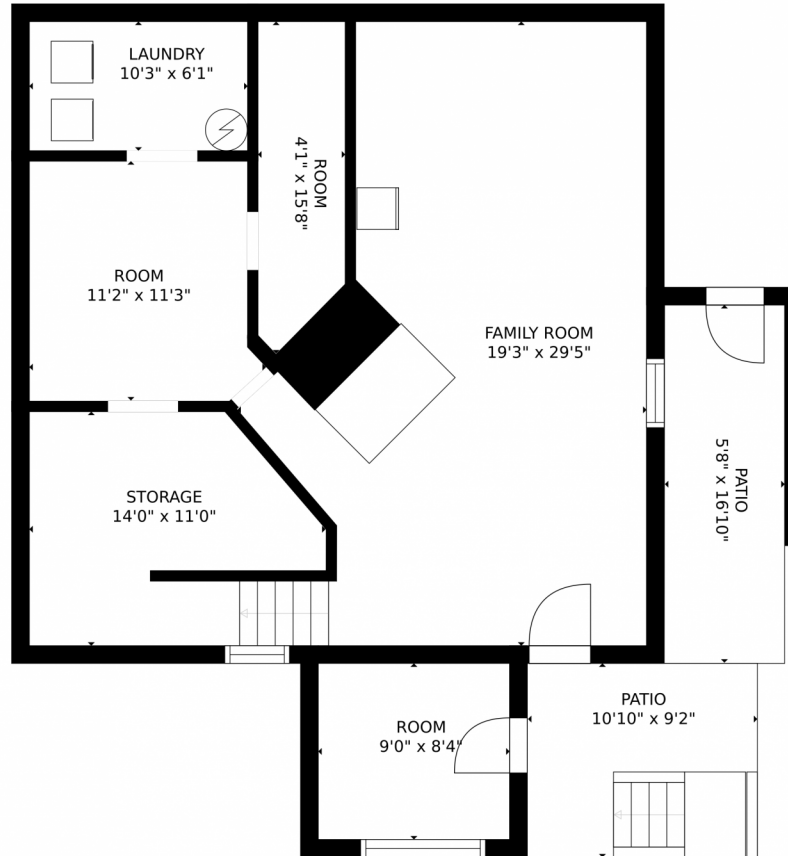

443 Lodge Pole Drive, Black Hawk, CO 80422 – Lower Level

GROSS INTERNAL AREA
FLOOR 1: 939 sq. ft. FLOOR 2: 856 sq. ft.
FLOOR 3: 558 sq. ft. EXCLUDED AREAS:
PATIO: 195 sq. ft. DECK: 98 sq. ft.
PORCH: 134 sq. ft.
TOTAL: 2353 sq. ft.

Disclaimer: Sizes and Dimensions are Approximate, Actual May Vary.

Ginny Kamin
303-884-0952
ginnykamin@earthlink.net