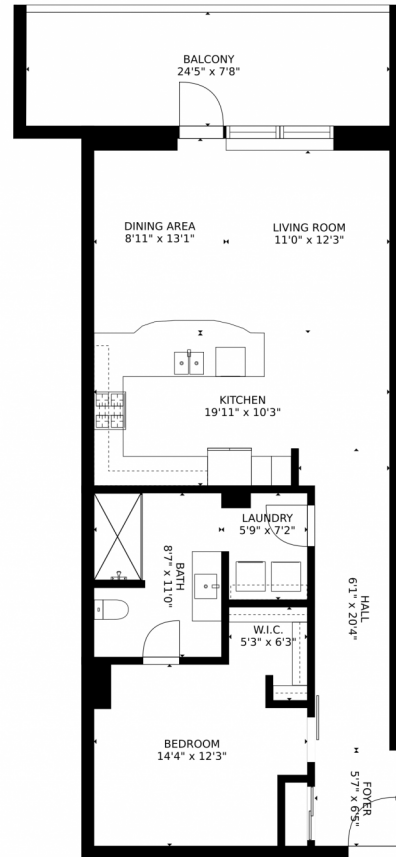

GROSS INTERNAL AREA
FLOOR 1: 950 sq. ft. EXCLUDED AREAS:
BALCONY: 187 sq. ft
TOTAL: 950 sq. ft

Disclaimer: Sizes and Dimensions are Approximate, Actual May Vary.

Paula Battelli
303-257-5410
paula@battellirealty.com