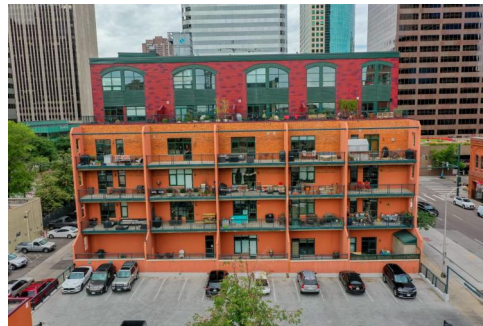

1800 Lawrence Street
 Denver, CO 80202
 COMMUNITY: Isbell Lofts

MLS # 6929231

 Condominium  951 SQFT  1 Bed  1 Baths  10+ Car

Paula Battelli
 303-257-5410
 paula@battellirealty.com

GROSS INTERNAL AREA
FLOOR 1: 950 sq. ft. EXCLUDED AREAS:
BALCONY: 187 sq. ft
TOTAL: 950 sq. ft