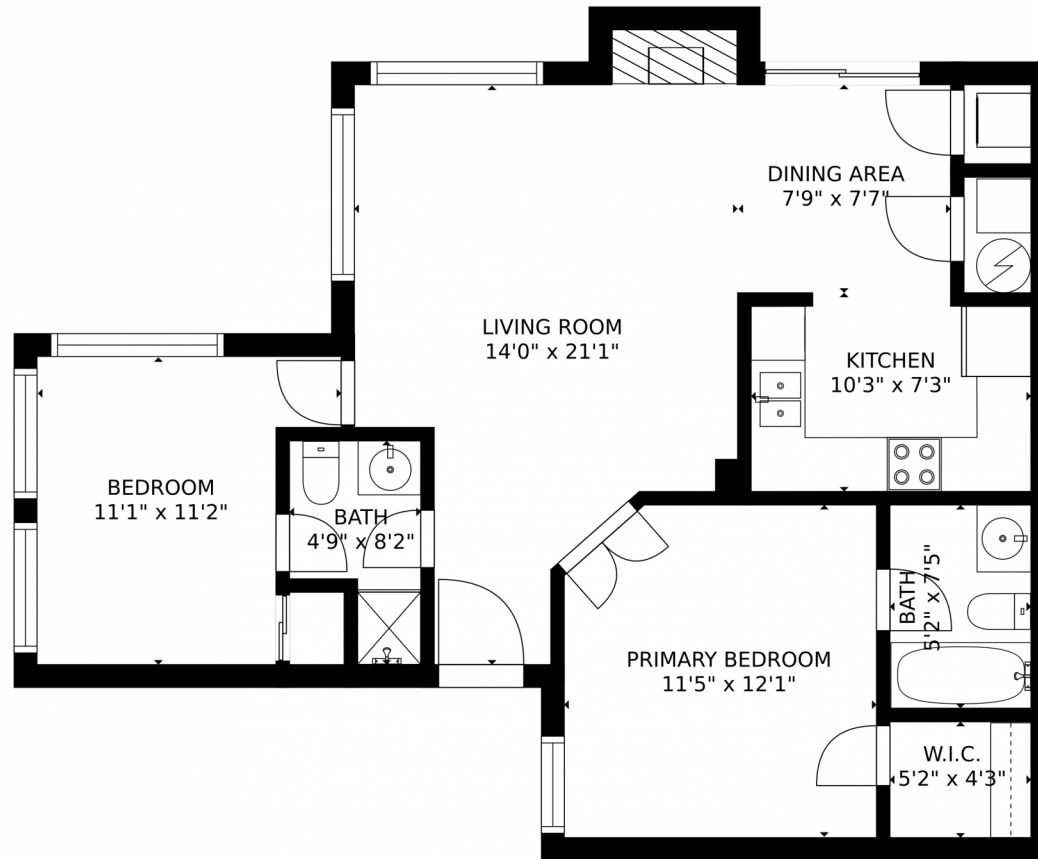

866 S. Reed Ct #F, Lakewood, CO 80226 – Main Level

GROSS INTERNAL AREA
FLOOR 1: 769 sq. ft
TOTAL: 769 sq. ft

Disclaimer: Sizes and Dimensions are Approximate, Actual May Vary.

Taylor Haas

303-665-7368

taylorh@coloradorpm.com

<https://www.coloradorpm.com/available-rental-properties-denver>

Scan code
for more
property
details