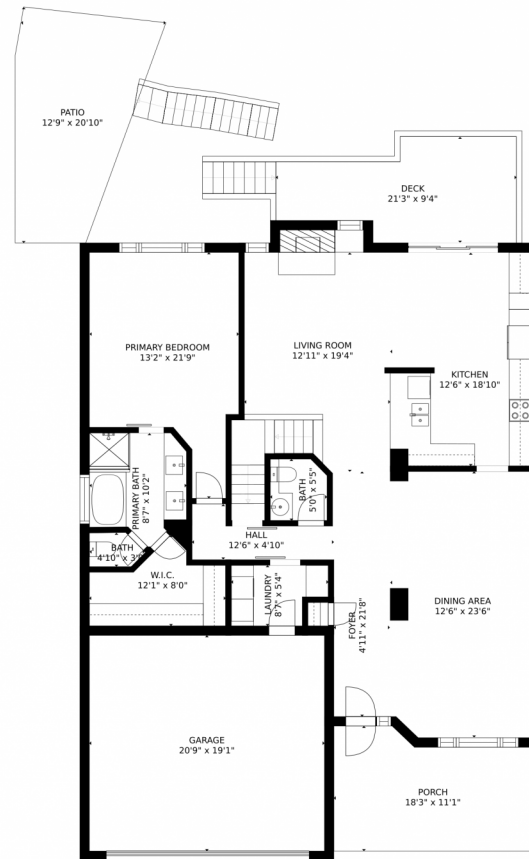

1351 Hamstead Court, Colorado Springs, CO 80907 – Main Level

GROSS INTERNAL AREA
FLOOR 1: 1410 sq. ft. FLOOR 2: 1464 sq. ft.
FLOOR 3: 713 sq. ft. EXCLUDED AREAS:
PATIO: 317 sq. ft. GARAGE: 396 sq. ft.
DECK: 158 sq. ft. PORCH: 179 sq. ft.
TOTAL: 3587 sq. ft.

Disclaimer: Sizes and Dimensions are Approximate, Actual May Vary.

Michelle Blessing
719-649-4200
mblessing@erashields.com