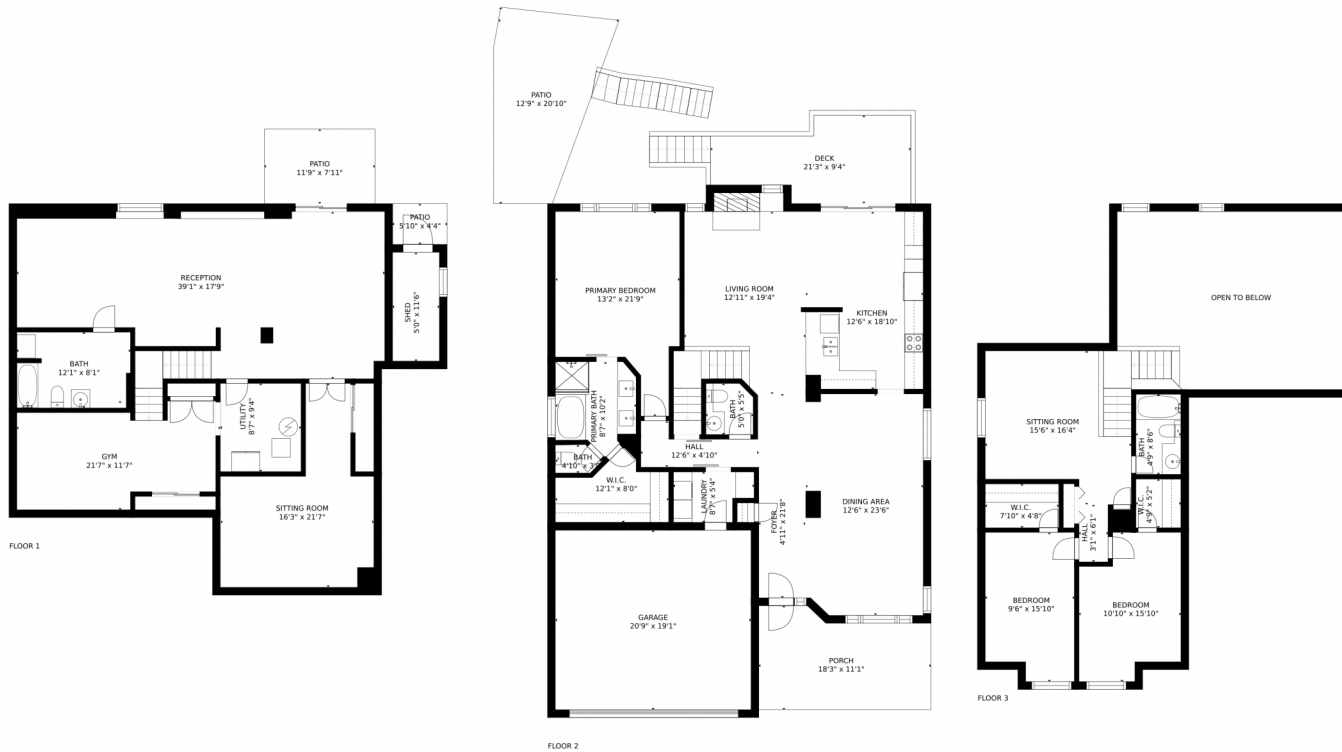

1351 Hamstead Court, Colorado Springs, CO 80907 – All Levels

GROSS INTERNAL AREA
FLOOR 1: 1410 sq. ft. FLOOR 2: 1464 sq. ft.
FLOOR 3: 713 sq. ft. EXCLUDED AREAS:
PATIO: 317 sq. ft. GARAGE: 396 sq. ft.
DECK: 158 sq. ft. PORCH: 179 sq. ft.
TOTAL: 3587 sq. ft.

Disclaimer: Sizes and Dimensions are Approximate, Actual May Vary.

Michelle Blessing
719-649-4200
mblessing@erashields.com