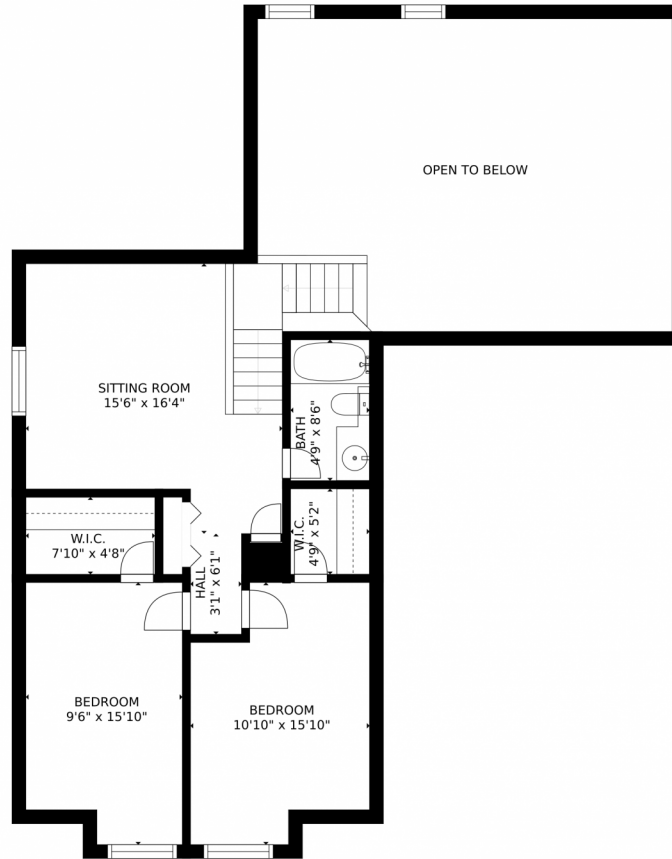

1351 Hamstead Court, Colorado Springs, CO 80907 – 2nd Level

GROSS INTERNAL AREA
FLOOR 1: 1410 sq. ft. FLOOR 2: 1464 sq. ft.
FLOOR 3: 713 sq. ft. EXCLUDED AREAS:
PATIO: 317 sq. ft. GARAGE: 396 sq. ft.
DECK: 158 sq. ft. PORCH: 179 sq. ft.
TOTAL: 3587 sq. ft.

Disclaimer: Sizes and Dimensions are Approximate, Actual May Vary.

Michelle Blessing
719-649-4200
mblessing@erashields.com