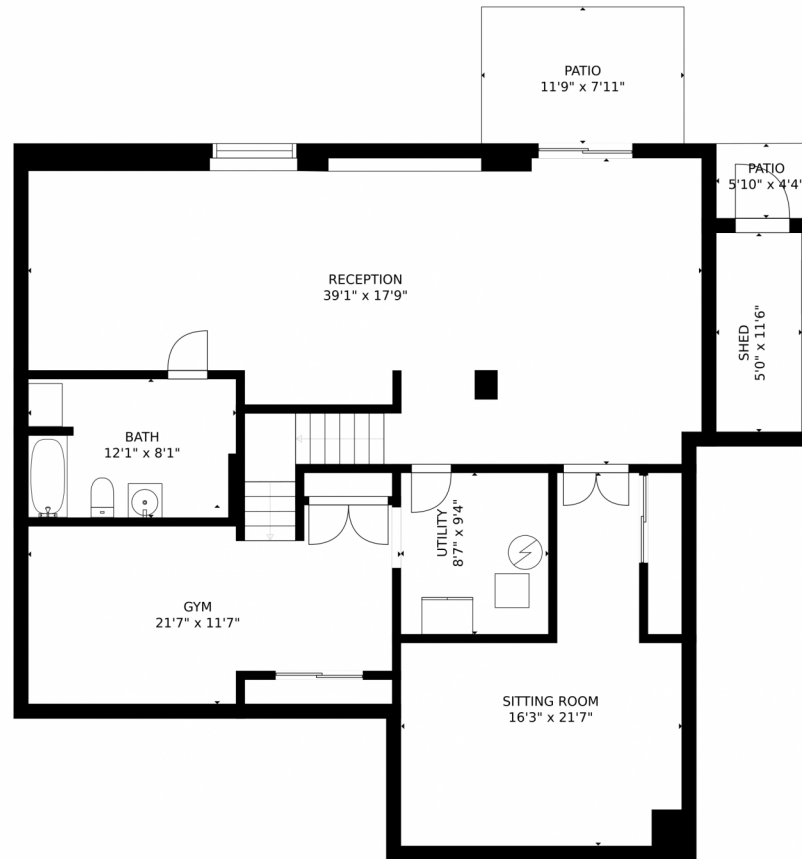

# 1351 Hamstead Court, Colorado Springs, CO 80907 – 2nd Level

GROSS INTERNAL AREA  
FLOOR 1: 1410 sq. ft. FLOOR 2: 1464 sq. ft.  
FLOOR 3: 713 sq. ft. EXCLUDED AREAS:  
PATIO: 317 sq. ft. GARAGE: 396 sq. ft.  
DECK: 158 sq. ft. PORCH: 179 sq. ft.  
TOTAL: 3587 sq. ft.

MEASUREMENTS CALCULATED BY V1Photos.com ARE DEEMED HIGHLY RELIABLE BUT NOT GUARANTEED.

Disclaimer: Sizes and Dimensions are Approximate, Actual May Vary.

**Michelle Blessing**  
719-649-4200  
mblessing@erashields.com

# 1351 Hamstead Court, Colorado Springs, CO 80907 – Lower Level

GROSS INTERNAL AREA  
FLOOR 1: 1410 sq. ft. FLOOR 2: 1464 sq. ft.  
FLOOR 3: 713 sq. ft. EXCLUDED AREAS:  
PATIO: 317 sq. ft. GARAGE: 396 sq. ft.  
DECK: 158 sq. ft. PORCH: 179 sq. ft.  
TOTAL: 3587 sq. ft.  
MEASUREMENTS CALCULATED BY V1Photos.com ARE DEEMED HIGHLY RELIABLE BUT NOT GUARANTEED.