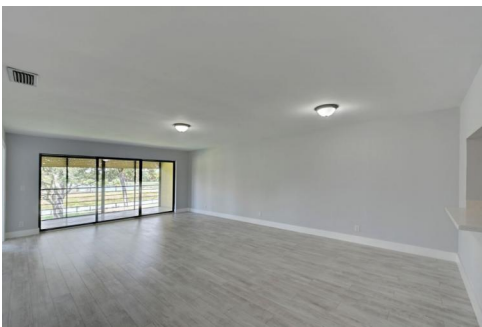

2900 Southwest 22nd Circle
Delray Beach, FL 33445

Condominium

1132 SQFT

Sonja Hall
954-309-0031
sonjahallis@gmail.com

Scan code
for more
property
details