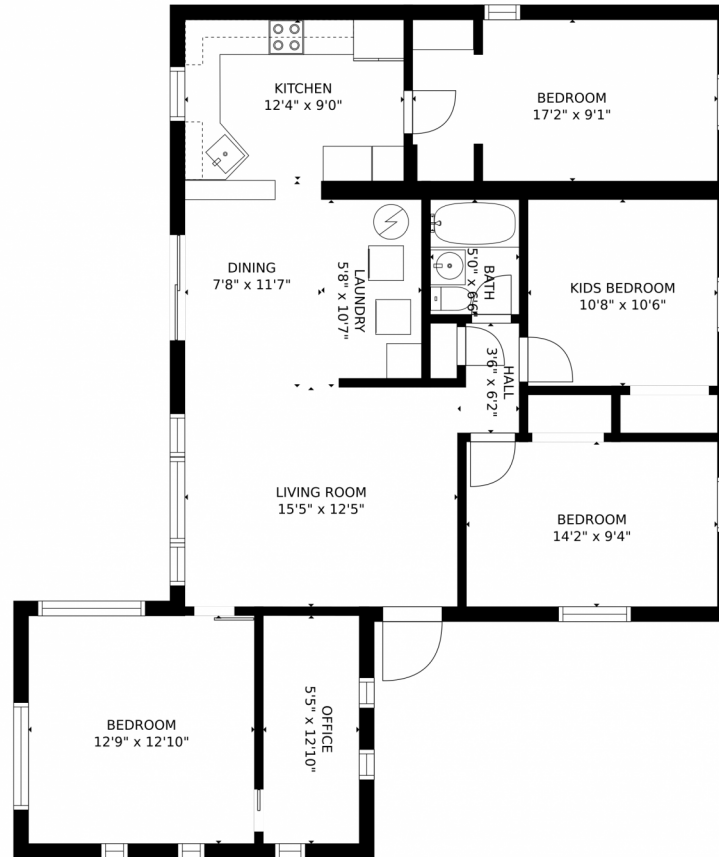

2702 Scott Street
Hollywood, FL 33020

Single Family

1311 SQFT

Raychel Vaskovic
954-270-2928
raychelinfloida@gmail.com

Scan code
for more
property
details

2702 Scott Street, Hollywood, FL 33020 – All levels

GROSS INTERNAL AREA
FLOOR 1: 1240 sq. ft
TOTAL: 1240 sq. ft
MEASUREMENTS CALCULATED BY V1Photos.com ARE DEEMED HIGHLY RELIABLE BUT NOT GUARANTEED.

Disclaimer: Sizes and Dimensions are Approximate, Actual May Vary.