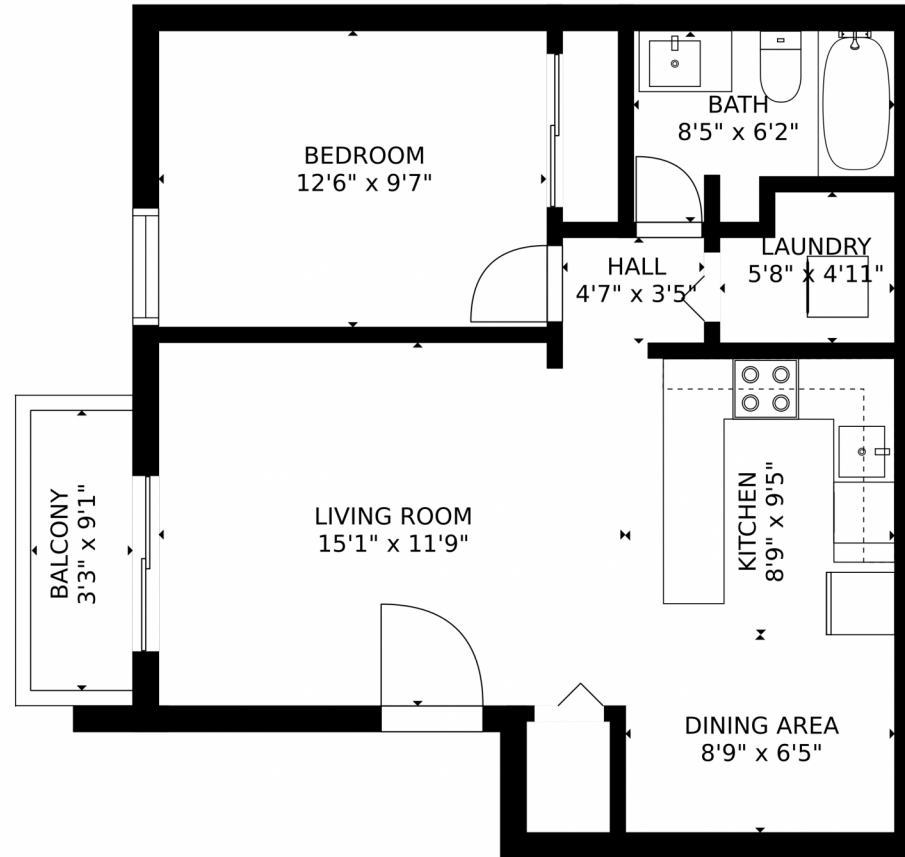

5995 West Hampden Avenue, Unit G16, Denver, CO 80227 – All Levels

GROSS INTERNAL AREA
FLOOR 1: 569 sq. ft. EXCLUDED AREAS:
BALCONY: 30 sq. ft
TOTAL: 569 sq. ft

Disclaimer: Sizes and Dimensions are Approximate, Actual May Vary.

Taylor Haas

303-665-7368

taylorh@coloradorpm.com

<https://www.coloradorpm.com/available-rental-properties-denver>

Scan code
for more
property
details