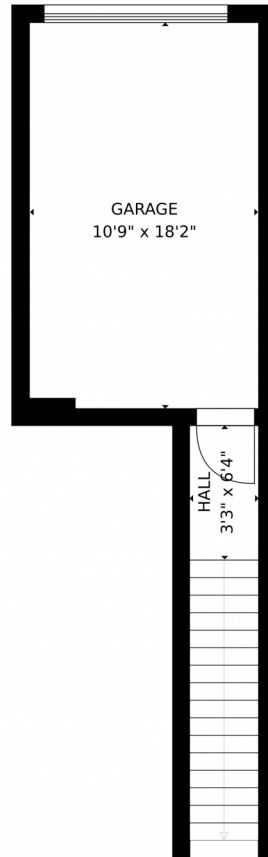

GROSS INTERNAL AREA
FLOOR 1: 63 sq. ft, FLOOR 2: 776 sq. ft
FLOOR 3: 253 sq. ft, EXCLUDED AREAS:
GARAGE: 196 sq. ft, PORCH: 52 sq. ft
TOTAL: 1092 sq. ft
MEASUREMENTS CALCULATED BY V1Photos.com ARE DEEMED HIGHLY RELIABLE BUT NOT GUARANTEED.

Disclaimer: Sizes and Dimensions are Approximate, Actual May Vary.

Taylor Haas
303-665-7368
taylorh@coloradorpm.com
<https://www.coloradorpm.com/available-rental-properties-denver>

5800 Tower Rd #1210, Denver, CO 80249 – Lower Level/Garage