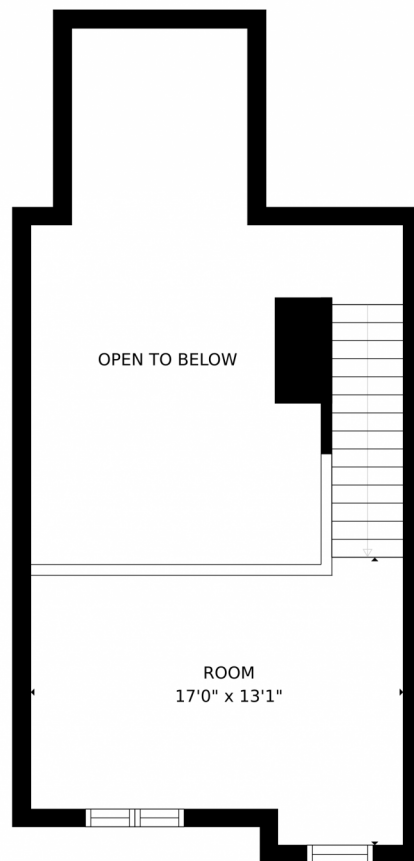

GROSS INTERNAL AREA
FLOOR 1: 63 sq. ft, FLOOR 2: 776 sq. ft
FLOOR 3: 253 sq. ft, EXCLUDED AREAS:
GARAGE: 196 sq. ft, PORCH: 52 sq. ft
TOTAL: 1092 sq. ft
MEASUREMENTS CALCULATED BY V1Photos.com ARE DEEMED HIGHLY RELIABLE BUT NOT GUARANTEED.