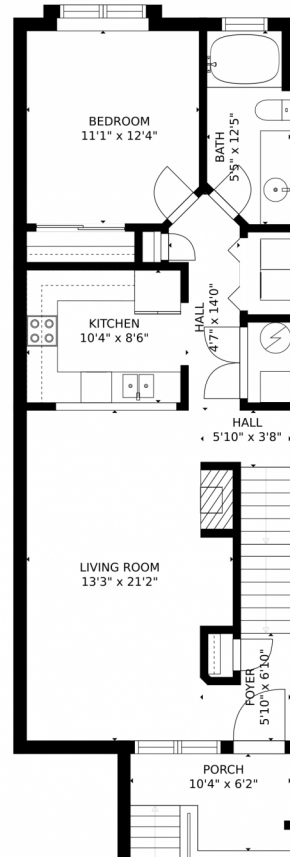

5800 Tower Rd #1210
Denver, CO 80249

 Single Family

 1098 SQFT

 1 Bed

 1 Baths

Taylor Haas
303-665-7368
taylorh@coloradorpm.com
<https://www.coloradorpm.com/available-rental-properties-denv>

5800 Tower Rd #1210, Denver, CO 80249 – Main Level

GROSS INTERNAL AREA
FLOOR 1: 63 sq. ft, FLOOR 2: 776 sq. ft
FLOOR 3: 253 sq. ft, EXCLUDED AREAS:
GARAGE: 196 sq. ft, PORCH: 52 sq. ft
TOTAL: 1092 sq. ft
MEASUREMENTS CALCULATED BY V1Photos.com ARE DEEMED HIGHLY RELIABLE BUT NOT GUARANTEED.