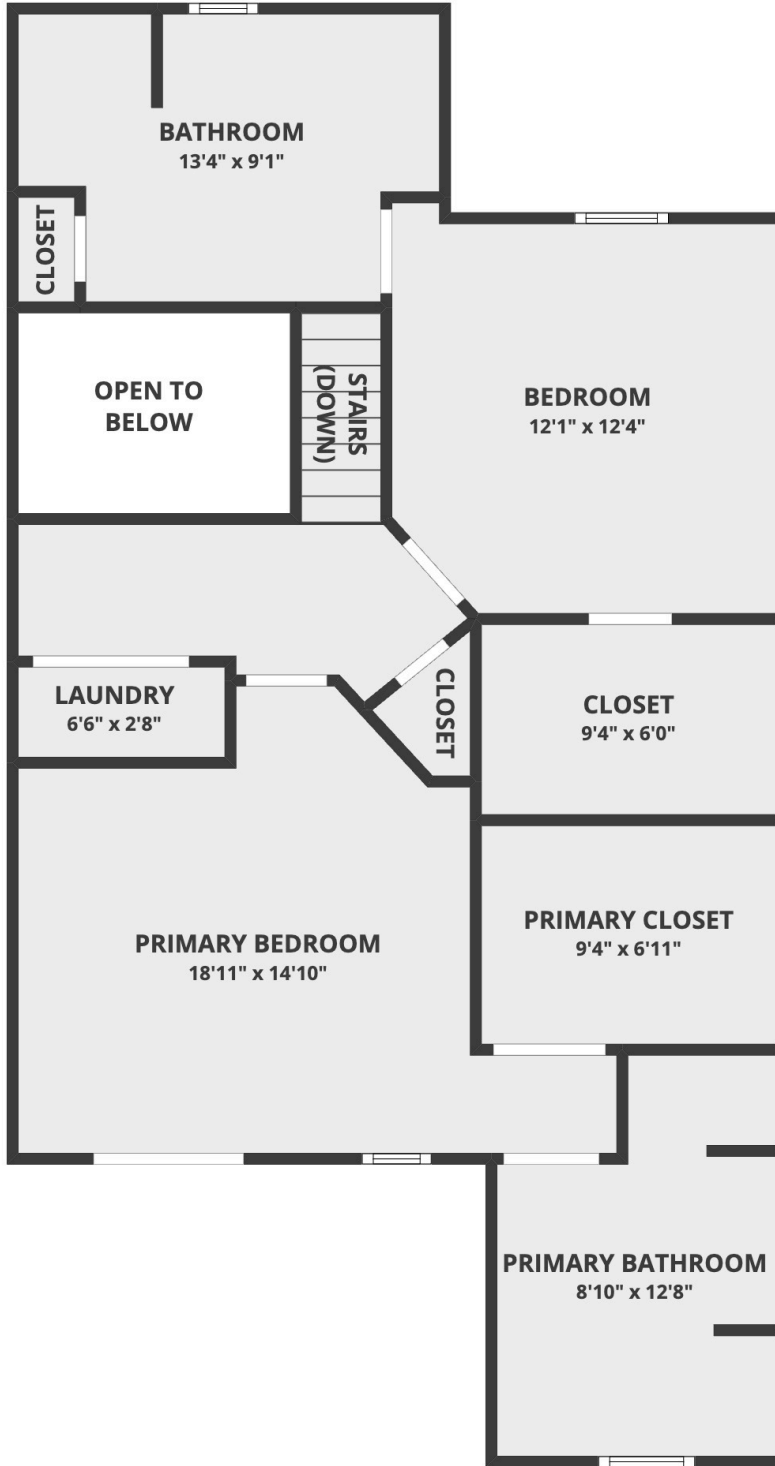

Disclaimer: Sizes and Dimensions are Approximate, Actual May Vary.

Celinda Sawtelle
954-600-8985
celindasawtelle@gmail.com

Scan code
for more
property
details