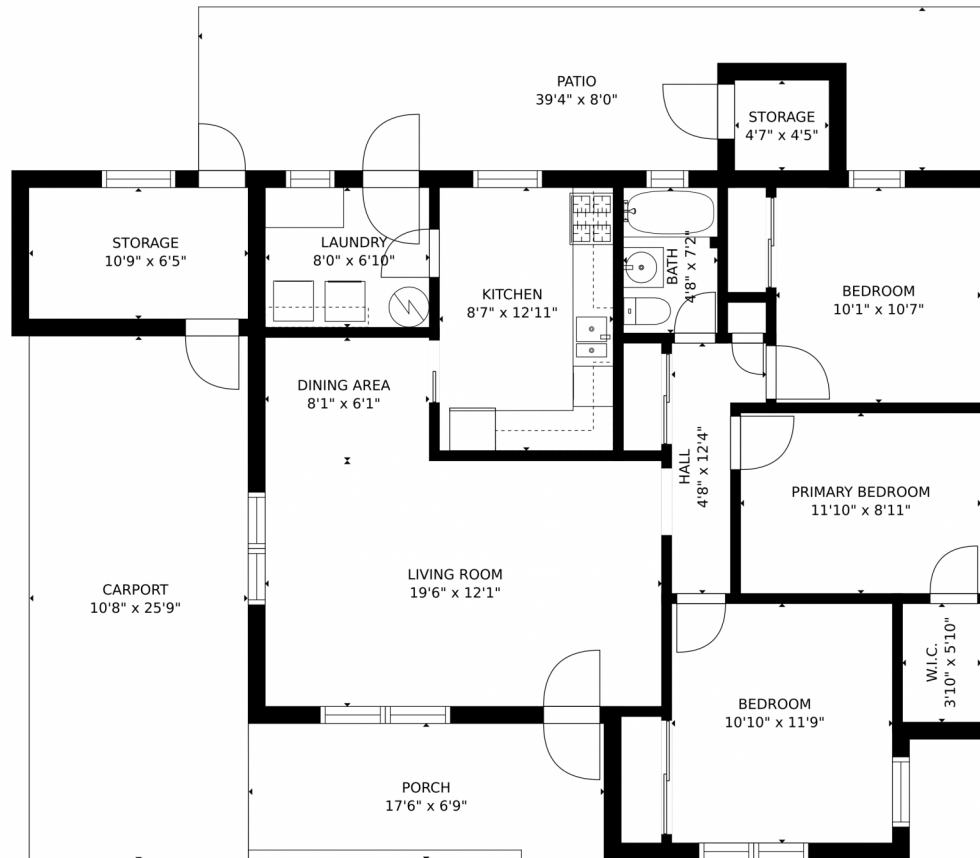

 Single Family

 1134 SQFT

 3 Beds

 1 Baths

Taylor Haas
303-665-7368
taylorh@coloradorpm.com
<https://www.coloradorpm.com/available-rental-properties-denver>

GROSS INTERNAL AREA
FLOOR 1: 1090 sq. ft. EXCLUDED AREAS:
PATIO: 283 sq. ft. PORCH: 117 sq. ft.
TOTAL: 1090 sq. ft.
MEASUREMENTS CALCULATED BY V1Photos.com ARE DEEMED HIGHLY RELIABLE BUT NOT GUARANTEED.