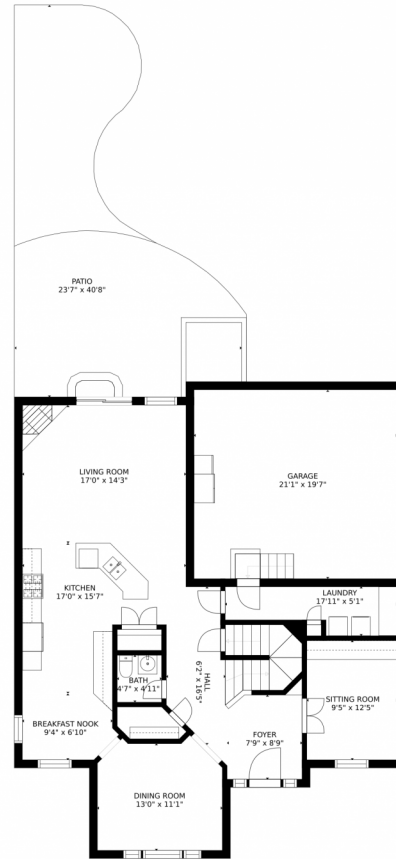

11630 Zenobia Court, Westminster, CO 80031 — 1st Floor

GROSS INTERNAL AREA
FLOOR 1: 1062 sq. ft, FLOOR 2: 1158 sq. ft
FLOOR 3: 1162 sq. ft, EXCLUDED AREAS:
GARAGE: 414 sq. ft, PATIO: 614 sq. ft
TOTAL: 3383 sq. ft

Disclaimer: Sizes and Dimensions are Approximate, Actual May Vary.

Bobby Stier
303-949-3139
bstier1@gmail.com