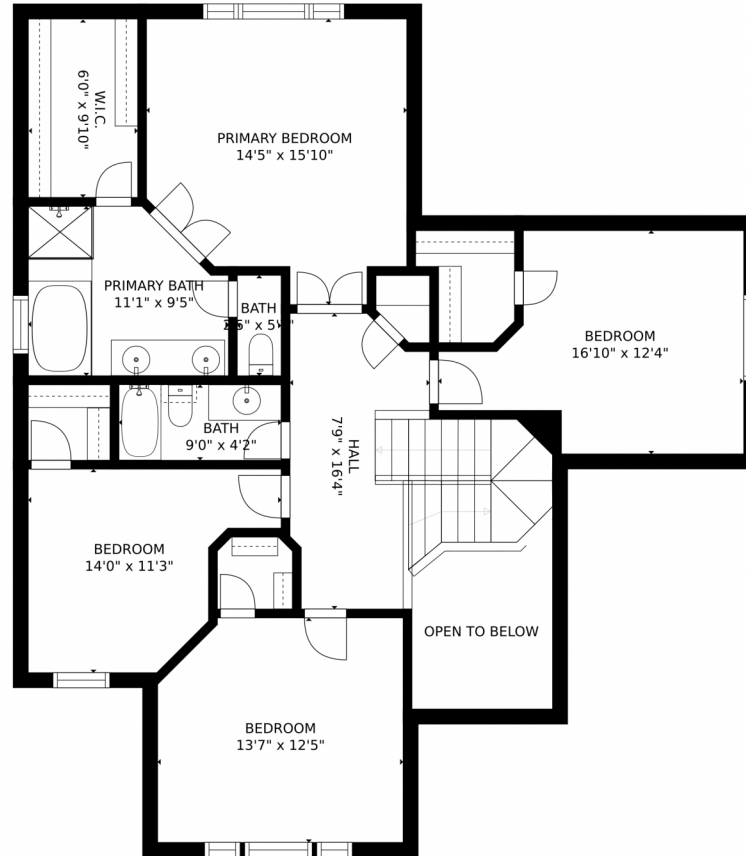

11630 Zenobia Court, Westminster, CO 80031 – 2nd Floor

GROSS INTERNAL AREA
FLOOR 1: 1062 sq. ft, FLOOR 2: 1158 sq. ft
FLOOR 3: 1162 sq. ft, EXCLUDED AREAS:
GARAGE: 414 sq. ft, PATIO: 614 sq. ft
TOTAL: 3383 sq. ft

Disclaimer: Sizes and Dimensions are Approximate, Actual May Vary.

Bobby Stier
303-949-3139
bstier1@gmail.com

Scan code
for more
property
details