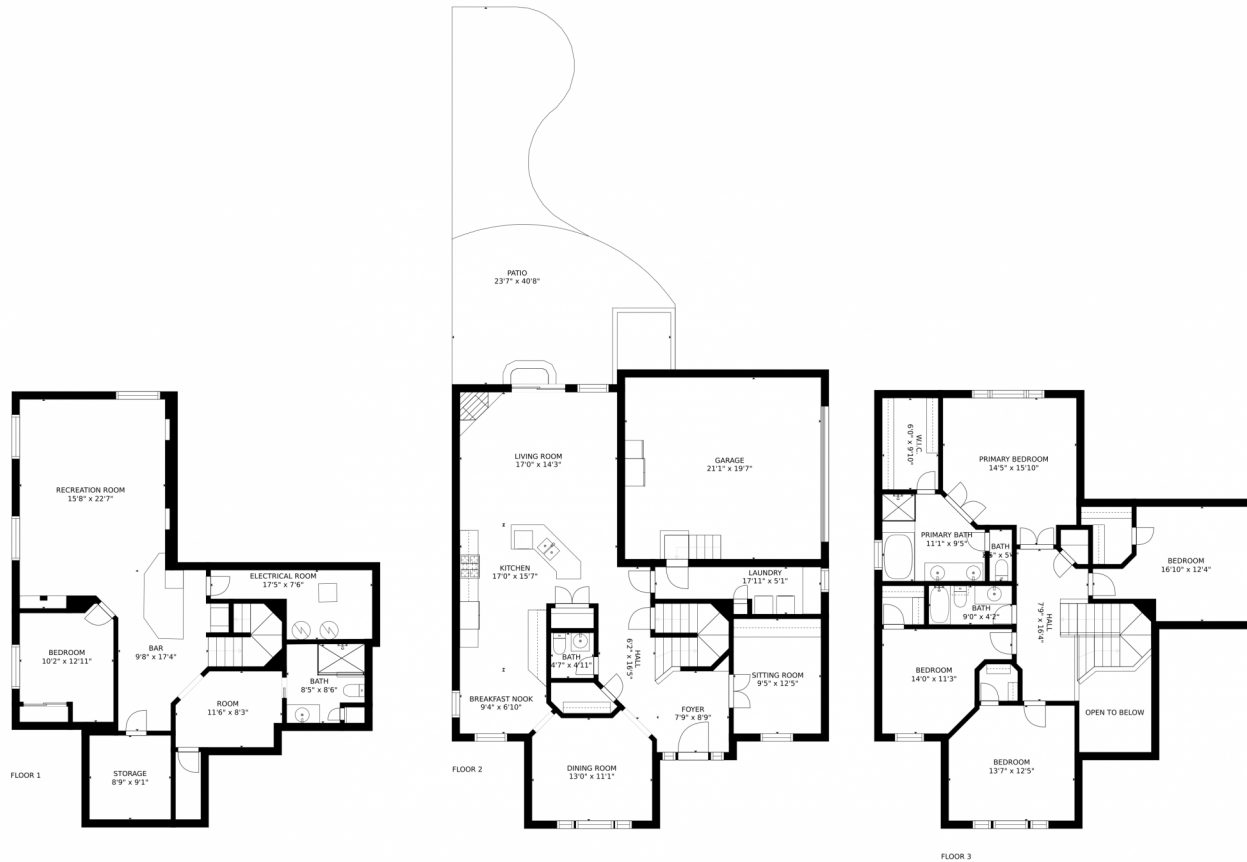

# 11630 Zenobia Court, Westminster, CO 80031 — 1st Floor

GROSS INTERNAL AREA  
FLOOR 1: 1062 sq. ft, FLOOR 2: 1158 sq. ft  
FLOOR 3: 1162 sq. ft, EXCLUDED AREAS:  
GARAGE: 414 sq. ft, PATIO: 614 sq. ft  
TOTAL: 3383 sq. ft

# 11630 Zenobia Court, Westminster, CO 80031 – 2nd Floor

GROSS INTERNAL AREA  
FLOOR 1: 1062 sq. ft, FLOOR 2: 1158 sq. ft  
FLOOR 3: 1162 sq. ft, EXCLUDED AREAS:  
GARAGE: 414 sq. ft, PATIO: 614 sq. ft  
TOTAL: 3383 sq. ft

Scan code  
for more  
property  
details

11630 Zenobia Court, Westminster, CO 80031 — Basement

GROSS INTERNAL AREA  
FLOOR 1: 1062 sq. ft, FLOOR 2: 1158 sq. ft  
FLOOR 3: 1162 sq. ft, EXCLUDED AREAS:  
GARAGE: 414 sq. ft, PATIO: 614 sq. ft  
TOTAL: 3383 sq. ft  
MEASUREMENTS CALCULATED BY V1Photos.COM ARE DEEMED HIGHLY RELIABLE BUT NOT GUARANTEED.

# 11630 Zenobia Court, Westminster, CO 80031 – All Floors

GROSS INTERNAL AREA  
FLOOR 1: 1062 sq. ft, FLOOR 2: 1158 sq. ft  
FLOOR 3: 1162 sq. ft, EXCLUDED AREAS:  
GARAGE: 414 sq. ft, PATIO: 614 sq. ft  
TOTAL: 3383 sq. ft  
MEASUREMENTS CALCULATED BY V1Photos.COM ARE DEEMED HIGHLY RELIABLE BUT NOT GUARANTEED.