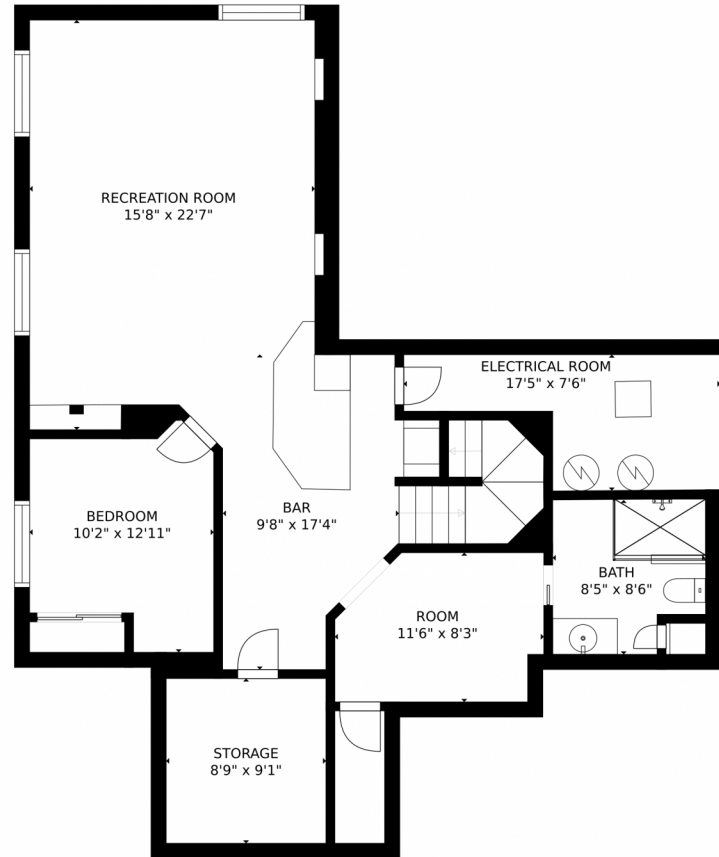

# 11630 Zenobia Court, Westminster, CO 80031 – 2nd Floor

GROSS INTERNAL AREA  
FLOOR 1: 1062 sq. ft, FLOOR 2: 1158 sq. ft  
FLOOR 3: 1162 sq. ft, EXCLUDED AREAS:  
GARAGE: 414 sq. ft, PATIO: 614 sq. ft  
TOTAL: 3383 sq. ft

MEASUREMENTS CALCULATED BY V1Photos.COM ARE DEEMED HIGHLY RELIABLE BUT NOT GUARANTEED.

Disclaimer: Sizes and Dimensions are Approximate, Actual May Vary.

**Bobby Stier**  
303-949-3139  
bstier1@gmail.com

Scan code  
for more  
property  
details

11630 Zenobia Court, Westminster, CO 80031 — Basement

GROSS INTERNAL AREA  
FLOOR 1: 1062 sq. ft, FLOOR 2: 1158 sq. ft  
FLOOR 3: 1162 sq. ft, EXCLUDED AREAS:  
GARAGE: 414 sq. ft, PATIO: 614 sq. ft  
TOTAL: 3383 sq. ft  
MEASUREMENTS CALCULATED BY V1Photos.COM ARE DEEMED HIGHLY RELIABLE BUT NOT GUARANTEED.

# 11630 Zenobia Court, Westminster, CO 80031 – All Floors

GROSS INTERNAL AREA  
FLOOR 1: 1062 sq. ft, FLOOR 2: 1158 sq. ft  
FLOOR 3: 1162 sq. ft, EXCLUDED AREAS:  
GARAGE: 414 sq. ft, PATIO: 614 sq. ft  
TOTAL: 3383 sq. ft  
MEASUREMENTS CALCULATED BY V1Photos.COM ARE DEEMED HIGHLY RELIABLE BUT NOT GUARANTEED.