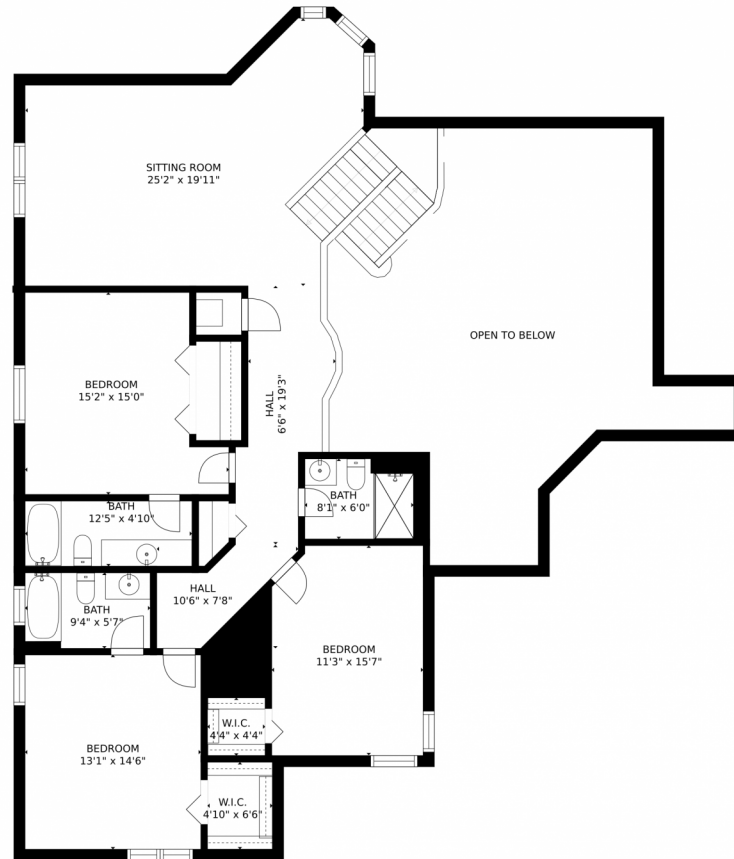

2680 Birch Terrace
Davie, FL 33330
COMMUNITY: Long Lake West

MLS # F10347870

 Single Family

 6135 SQFT

 5 Beds

 6 Baths

Nikki Hanna
954-701-5246
nikki@nikkihannarealtygroup.com
<https://www.thenikkihannarealestategroup.com/>

2680 Birch Terrace, Davie, FL 33330 – 1st Floor

GROSS INTERNAL AREA
FLOOR 1: 3410 sq. ft, FLOOR 2: 1537 sq. ft
EXCLUDED AREAS: , GARAGE: 594 sq. ft
TOTAL: 4947 sq. ft
MEASUREMENTS CALCULATED BY V1Photos.COM ARE DEEMED HIGHLY RELIABLE BUT NOT GUARANTEED.

GROSS INTERNAL AREA
FLOOR 1: 3410 sq. ft, FLOOR 2: 1537 sq. ft
EXCLUDED AREAS: , GARAGE: 594 sq. ft
TOTAL: 4947 sq. ft
MEASUREMENTS CALCULATED BY V1Photos.COM ARE DEEMED HIGHLY RELIABLE BUT NOT GUARANTEED.