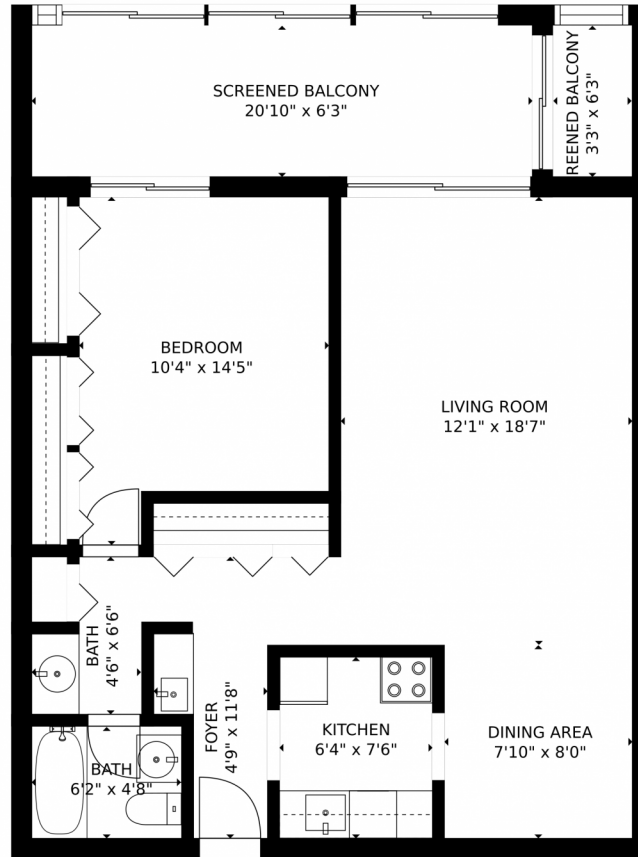

GROSS INTERNAL AREA
FLOOR 1: 664 sq. ft. EXCLUDED AREAS:
BALCONY: 152 sq. ft
TOTAL: 664 sq. ft

Disclaimer: Sizes and Dimensions are Approximate, Actual May Vary.

Taylor Haas
303-665-7368
taylorh@coloradorm.com
<https://www.coloradorm.com/available-rental-properties-denv>

Scan code
for more
property
details