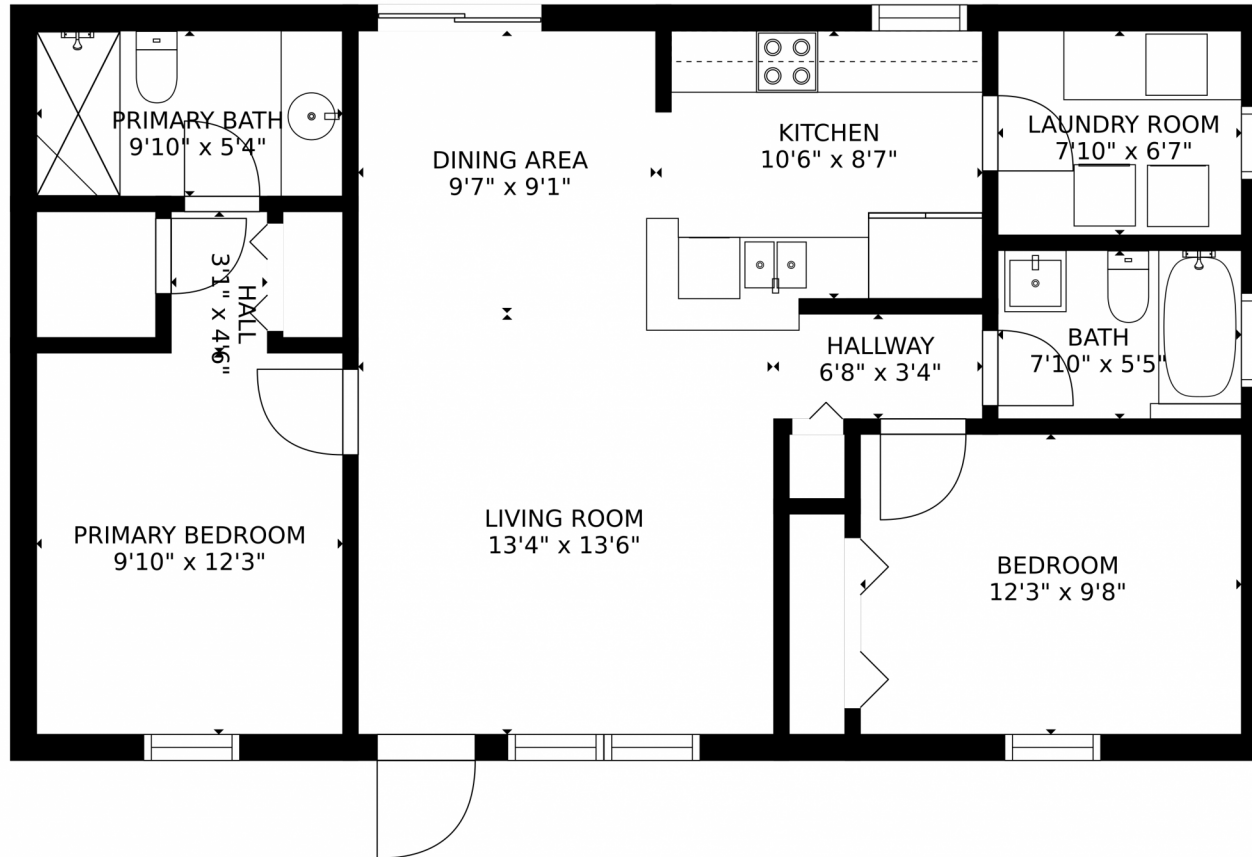

4030 Northeast 12th Avenue
Pompano Beach, FL 33064

 Single Family

 960 SQFT

 2 Beds

 2 Baths

Rachael Barach
954-815-1418
rachael@rachaelbarach.com
<https://www.therachaelbarachgroup.com/>

4030 Northeast 12th Avenue, Pompano Beach, FL 33064 – All Levels

GROSS INTERNAL AREA
FLOOR 1: 875 sq. ft
TOTAL: 875 sq. ft
MEASUREMENTS CALCULATED BY V1Photos.COM ARE DEEMED HIGHLY RELIABLE BUT NOT GUARANTEED.

Disclaimer: Sizes and Dimensions are Approximate, Actual May Vary.