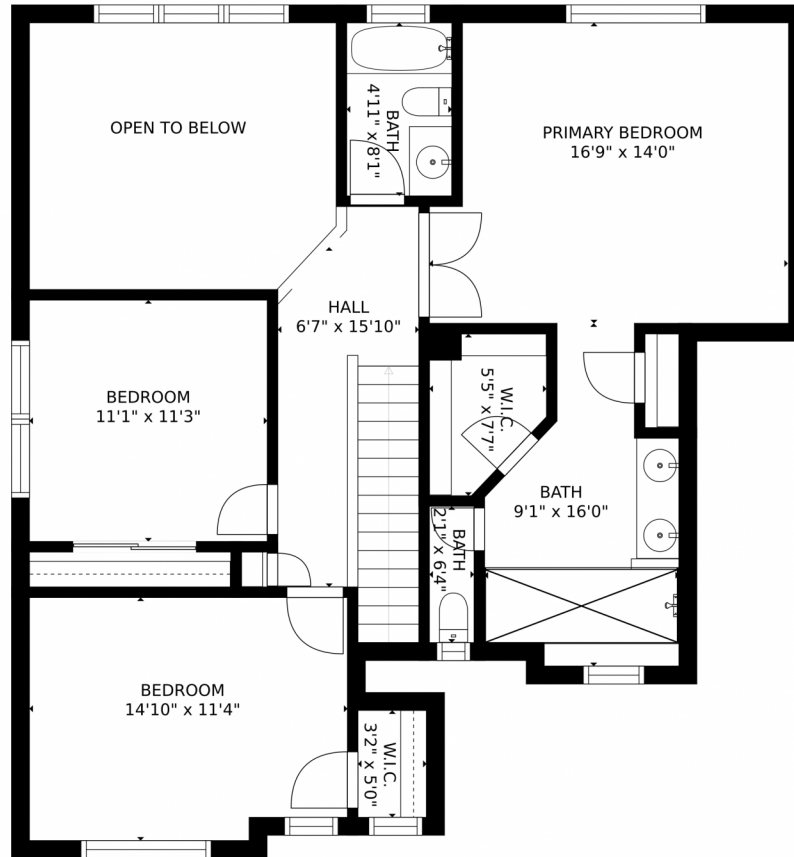

Scan code
 for more
 property
 details

3644 Deer Valley Drive, Castle Rock, CO 80104 – Main Level

GROSS INTERNAL AREA
FLOOR 1: 956 sq. ft., FLOOR 2: 1016 sq. ft.
FLOOR 3: 930 sq. ft., EXCLUDED AREAS:
PATIO: 341 sq. ft., GARAGE: 624 sq. ft.
DECK: 116 sq. ft., PORCH: 192 sq. ft.
TOTAL: 2902 sq. ft.
MEASUREMENTS CALCULATED BY V1Photos.COM ARE DEEMED HIGHLY RELIABLE BUT NOT GUARANTEED.

Disclaimer: Sizes and Dimensions are Approximate, Actual May Vary.

Julie Richardson
303-884-1194
julie@bramerthomasteam.com

3644 Deer Valley Drive, Castle Rock, CO 80104 – Upper Level

GROSS INTERNAL AREA
FLOOR 1: 956 sq. ft., FLOOR 2: 1016 sq. ft.
FLOOR 3: 930 sq. ft., EXCLUDED AREAS:
PATIO: 341 sq. ft., GARAGE: 624 sq. ft.
DECK: 116 sq. ft., PORCH: 192 sq. ft.
TOTAL: 2902 sq. ft.
MEASUREMENTS CALCULATED BY V1Photos.com ARE DEEMED HIGHLY RELIABLE BUT NOT GUARANTEED.

GROSS INTERNAL AREA
FLOOR 1: 956 sq. ft., FLOOR 2: 1016 sq. ft.
FLOOR 3: 930 sq. ft., EXCLUDED AREAS:
PATIO: 341 sq. ft., GARAGE: 624 sq. ft.
DECK: 116 sq. ft., PORCH: 192 sq. ft.
TOTAL: 2902 sq. ft.

MEASUREMENTS CALCULATED BY V1Photos.COM ARE DEEMED HIGHLY RELIABLE BUT NOT GUARANTEED.

Disclaimer: Sizes and Dimensions are Approximate, Actual May Vary.

Julie Richardson
303-884-1194
julie@bramerthomasteam.com

3644 Deer Valley Drive, Castle Rock, CO 80104 – All Levels

GROSS INTERNAL AREA
FLOOR 1: 956 sq. ft., FLOOR 2: 1016 sq. ft.
FLOOR 3: 930 sq. ft., EXCLUDED AREAS:
PATIO: 341 sq. ft., GARAGE: 624 sq. ft.
DECK: 116 sq. ft., PORCH: 192 sq. ft.
TOTAL: 2902 sq. ft.
MEASUREMENTS CALCULATED BY V1Photos.com ARE DEEMED HIGHLY RELIABLE BUT NOT GUARANTEED.