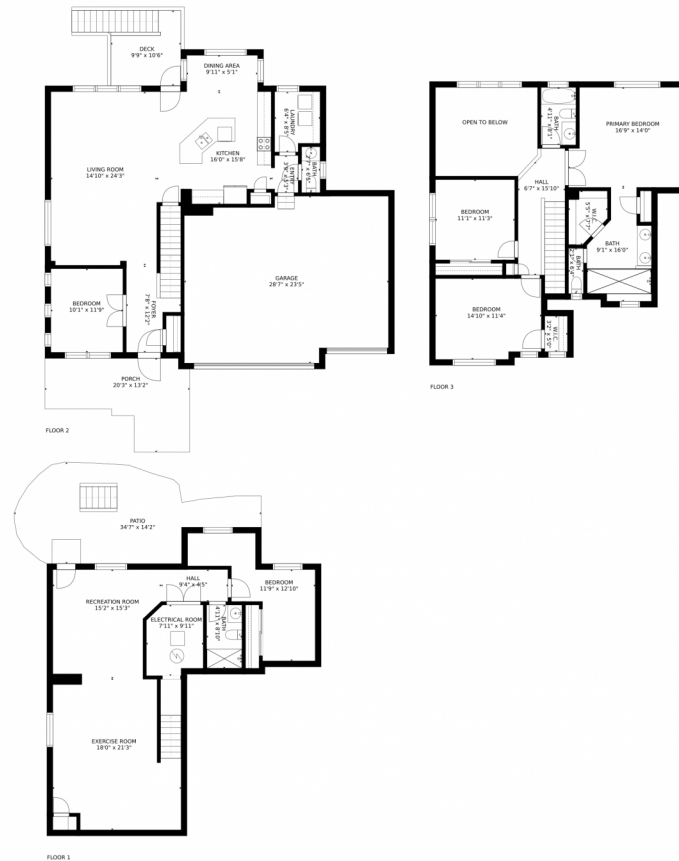

Scan code
 for more
 property
 details

3644 Deer Valley Drive, Castle Rock, CO 80104 – Main Level

GROSS INTERNAL AREA
FLOOR 1: 956 sq. ft., FLOOR 2: 1016 sq. ft.
FLOOR 3: 930 sq. ft., EXCLUDED AREAS:
PATIO: 341 sq. ft., GARAGE: 624 sq. ft.
DECK: 116 sq. ft., PORCH: 192 sq. ft.
TOTAL: 2902 sq. ft.
MEASUREMENTS CALCULATED BY V1Photos.COM ARE DEEMED HIGHLY RELIABLE BUT NOT GUARANTEED.

Disclaimer: Sizes and Dimensions are Approximate, Actual May Vary.

Julie Richardson
303-884-1194
julie@bramerthomasteam.com

3644 Deer Valley Drive, Castle Rock, CO 80104 – Upper Level

GROSS INTERNAL AREA
FLOOR 1: 956 sq. ft., FLOOR 2: 1016 sq. ft.
FLOOR 3: 930 sq. ft., EXCLUDED AREAS:
PATIO: 341 sq. ft., GARAGE: 624 sq. ft.
DECK: 116 sq. ft., PORCH: 192 sq. ft.
TOTAL: 2902 sq. ft.
MEASUREMENTS CALCULATED BY V1Photos.com ARE DEEMED HIGHLY RELIABLE BUT NOT GUARANTEED.

GROSS INTERNAL AREA
FLOOR 1: 956 sq. ft., FLOOR 2: 1016 sq. ft.
FLOOR 3: 930 sq. ft., EXCLUDED AREAS:
PATIO: 341 sq. ft., GARAGE: 624 sq. ft.
DECK: 116 sq. ft., PORCH: 192 sq. ft.
TOTAL: 2902 sq. ft.

MEASUREMENTS CALCULATED BY V1Photos.COM ARE DEEMED HIGHLY RELIABLE BUT NOT GUARANTEED.

Disclaimer: Sizes and Dimensions are Approximate, Actual May Vary.

Julie Richardson
303-884-1194
julie@bramerthomasteam.com

3644 Deer Valley Drive, Castle Rock, CO 80104 – All Levels

GROSS INTERNAL AREA
FLOOR 1: 956 sq. ft., FLOOR 2: 1016 sq. ft.
FLOOR 3: 930 sq. ft., EXCLUDED AREAS:
PATIO: 341 sq. ft., GARAGE: 624 sq. ft.
DECK: 116 sq. ft., PORCH: 192 sq. ft.
TOTAL: 2902 sq. ft.
MEASUREMENTS CALCULATED BY V1Photos.com ARE DEEMED HIGHLY RELIABLE BUT NOT GUARANTEED.