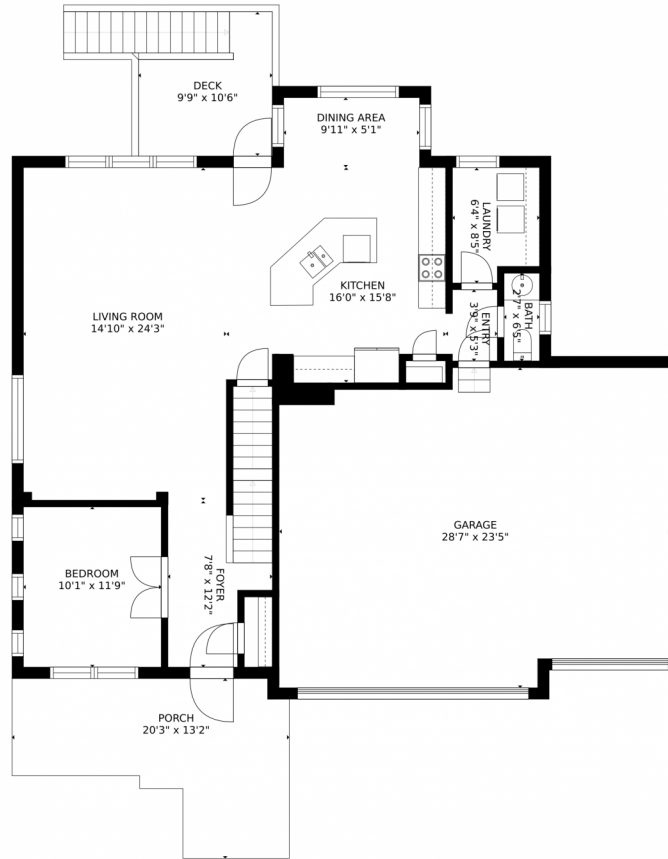

3644 Deer Valley Drive
 Castle Rock, CO 80104
 COMMUNITY: Crystal Valley

Single Family

3100 SQFT

4 Beds

3/1 Baths

3 Car

0.2 Acre

Julie Richardson
 303-884-1194
 julie@bramerthomasteam.com

Scan code
 for more
 property
 details

3644 Deer Valley Drive, Castle Rock, CO 80104 – Main Level

GROSS INTERNAL AREA
FLOOR 1: 956 sq. ft., FLOOR 2: 1016 sq. ft.
FLOOR 3: 930 sq. ft., EXCLUDED AREAS:
PATIO: 341 sq. ft., GARAGE: 624 sq. ft.
DECK: 116 sq. ft., PORCH: 192 sq. ft.
TOTAL: 2902 sq. ft.
MEASUREMENTS CALCULATED BY V1Photos.COM ARE DEEMED HIGHLY RELIABLE BUT NOT GUARANTEED.

Disclaimer: Sizes and Dimensions are Approximate, Actual May Vary.

Julie Richardson
303-884-1194
julie@bramerthomasteam.com

3644 Deer Valley Drive, Castle Rock, CO 80104 – Upper Level

GROSS INTERNAL AREA
FLOOR 1: 956 sq. ft., FLOOR 2: 1016 sq. ft.
FLOOR 3: 930 sq. ft., EXCLUDED AREAS:
PATIO: 341 sq. ft., GARAGE: 624 sq. ft.
DECK: 116 sq. ft., PORCH: 192 sq. ft.
TOTAL: 2902 sq. ft.
MEASUREMENTS CALCULATED BY V1Photos.com ARE DEEMED HIGHLY RELIABLE BUT NOT GUARANTEED.

GROSS INTERNAL AREA
FLOOR 1: 956 sq. ft., FLOOR 2: 1016 sq. ft.
FLOOR 3: 930 sq. ft., EXCLUDED AREAS:
PATIO: 341 sq. ft., GARAGE: 624 sq. ft.
DECK: 116 sq. ft., PORCH: 192 sq. ft.
TOTAL: 2902 sq. ft.

MEASUREMENTS CALCULATED BY V1Photos.COM ARE DEEMED HIGHLY RELIABLE BUT NOT GUARANTEED.