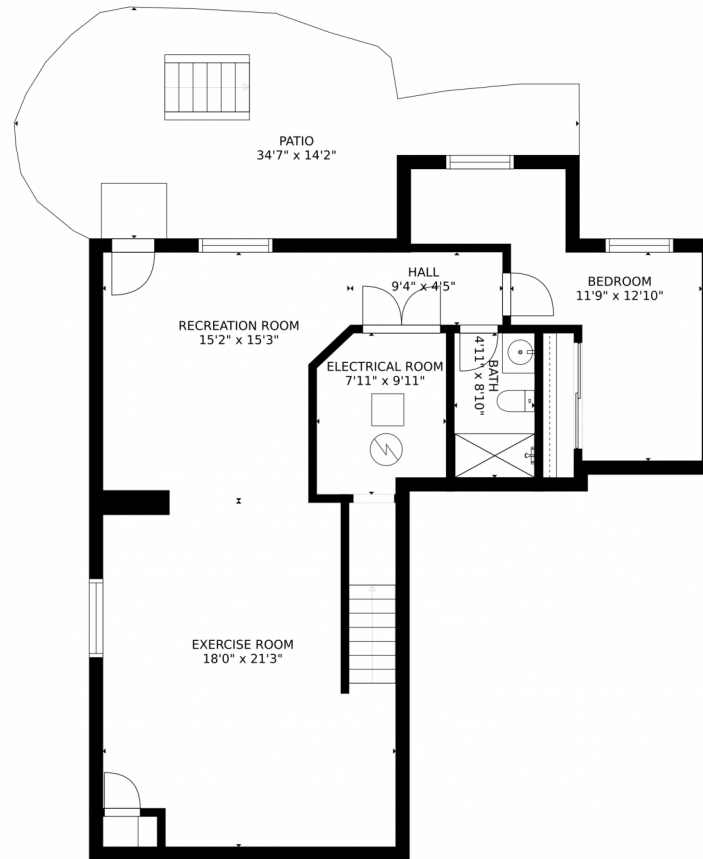

3644 Deer Valley Drive, Castle Rock, CO 80104 – Lower Level

GROSS INTERNAL AREA
FLOOR 1: 956 sq. ft., FLOOR 2: 1016 sq. ft.
FLOOR 3: 930 sq. ft., EXCLUDED AREAS:
PATIO: 341 sq. ft., GARAGE: 624 sq. ft.
DECK: 116 sq. ft., PORCH: 192 sq. ft.
TOTAL: 2902 sq. ft.

Disclaimer: Sizes and Dimensions are Approximate, Actual May Vary.

Julie Richardson
303-884-1194
julie@bramerthomasteam.com