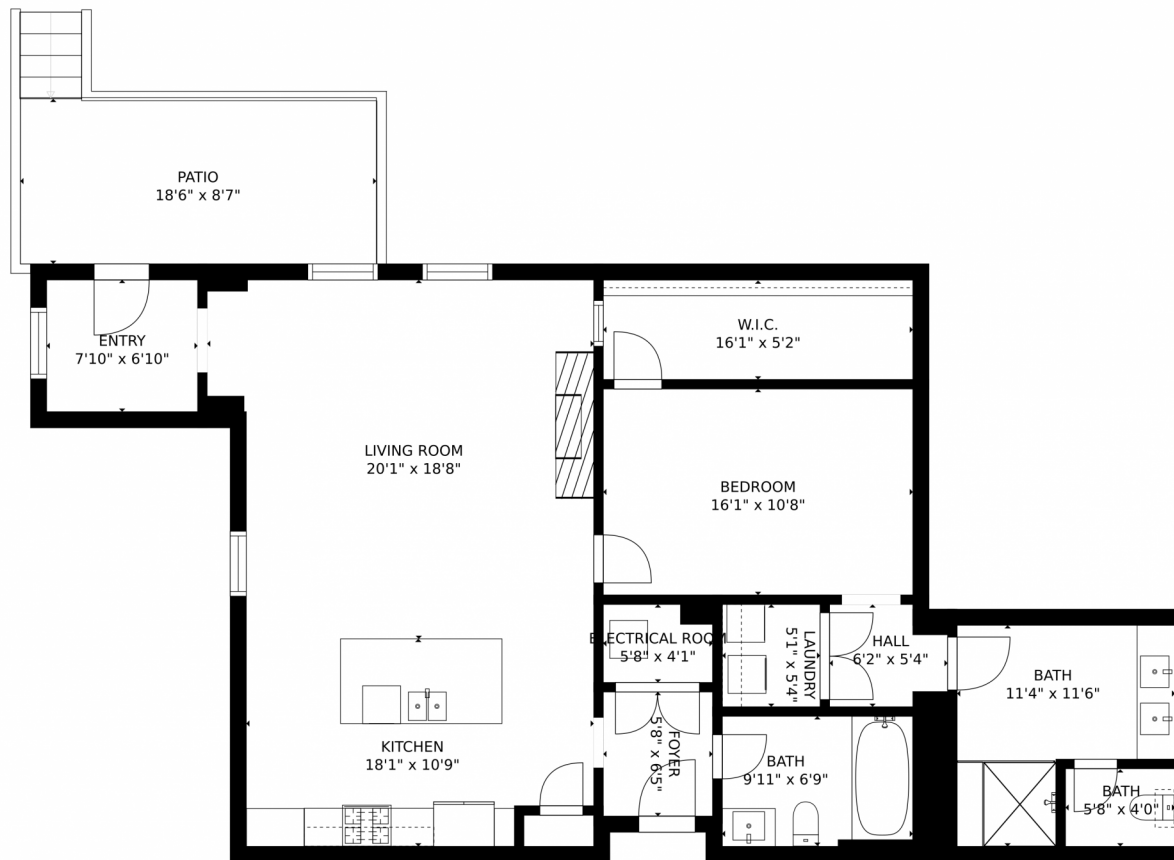

 Single Family

 1431 SQFT

 1 Bed

 1 Baths

**Taylor Haas**  
303-665-7368  
taylorh@coloradorpm.com  
<https://www.coloradorpm.com/available-rental-properties-denv>

4625 West 50th Avenue #103, Denver, CO 80212 — 4625W 50th Ave-all-in-one-dim\_0

GROSS INTERNAL AREA  
FLOOR 1: 1235 sq. ft. EXCLUDED AREAS:  
PATIO: 160 sq. ft  
TOTAL: 1235 sq. ft  
MEASUREMENTS CALCULATED BY V1Photos.COM ARE DEEMED HIGHLY RELIABLE BUT NOT GUARANTEED.

Disclaimer: Sizes and Dimensions are Approximate, Actual May Vary.