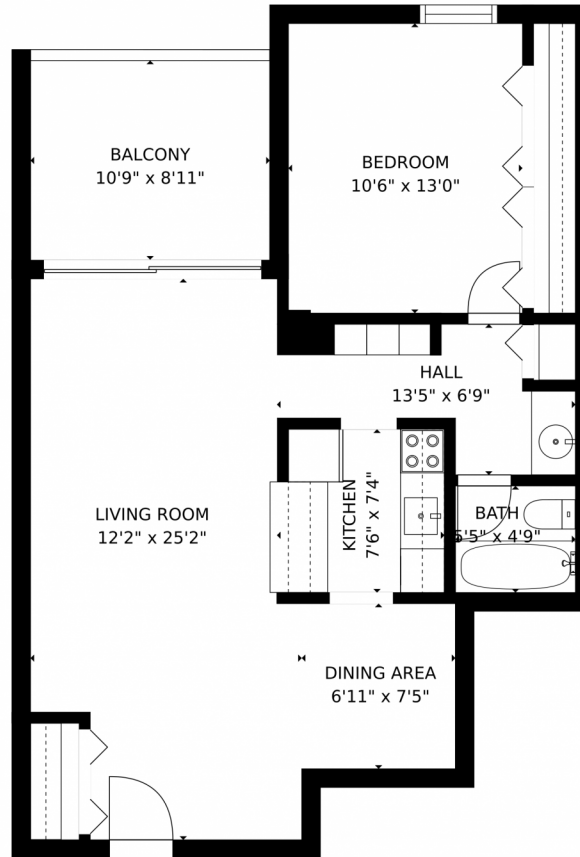

GROSS INTERNAL AREA
FLOOR 1: 682 sq. ft. EXCLUDED AREAS:
BALCONY: 102 sq. ft
TOTAL: 682 sq. ft

Disclaimer: Sizes and Dimensions are Approximate, Actual May Vary.

Taylor Haas

303-665-7368

taylorh@coloradorpm.com

<https://www.coloradorpm.com/available-rental-properties-denver>

Scan code
for more
property
details