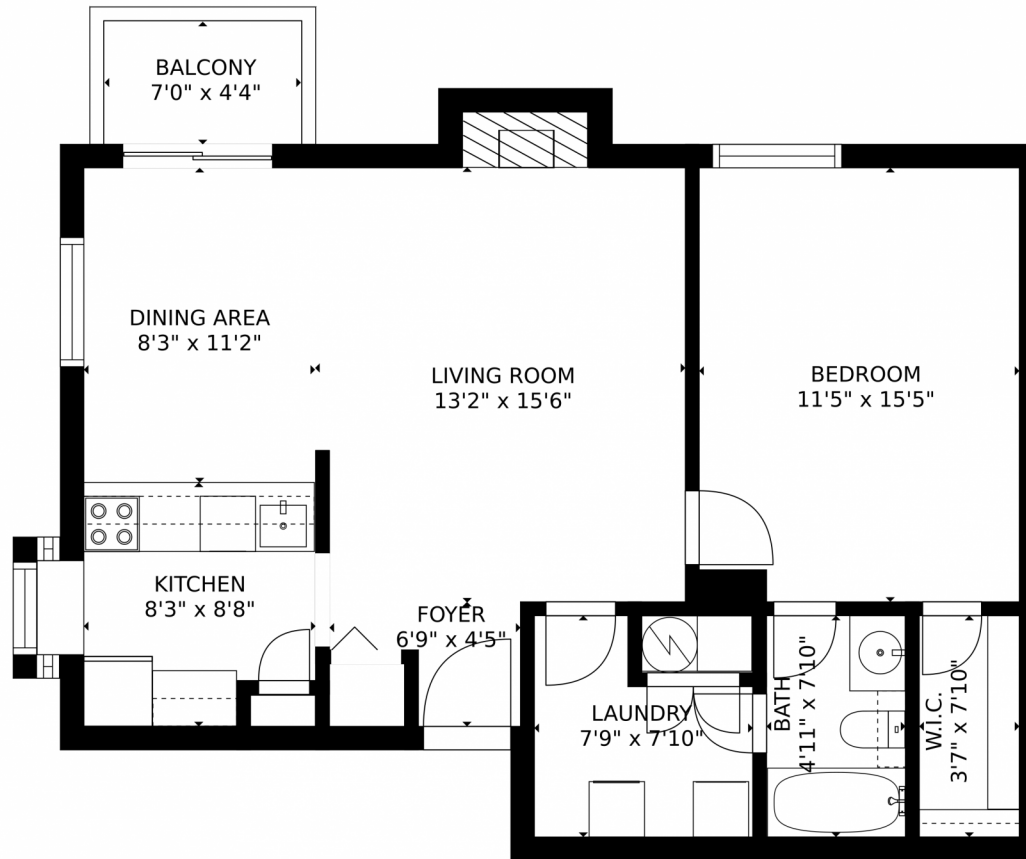

GROSS INTERNAL AREA
FLOOR 1: 742 sq. ft. EXCLUDED AREAS:
BALCONY: 31 sq. ft.
TOTAL: 742 sq. ft.

Disclaimer: Sizes and Dimensions are Approximate, Actual May Vary.

Taylor Haas

303-665-7368

taylorh@coloradorpm.com

<https://www.coloradorpm.com/available-rental-properties-denver>

Scan code
for more
property
details