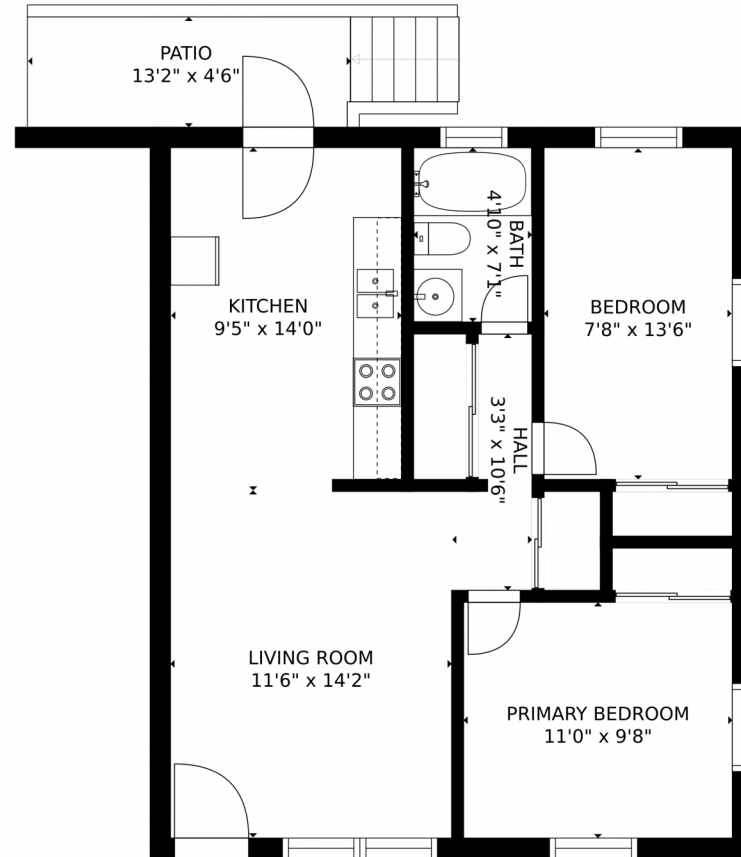

 Single Family

 900 SQFT

 2 Beds

 1 Baths

Taylor Haas
303-665-7368
taylorh@coloradorpm.com
<https://www.coloradorpm.com/available-rental-properties-denver>

Scan code
for more
property
details

GROSS INTERNAL AREA
FLOOR 1: 647 sq. ft. EXCLUDED AREAS:
PATIO: 59 sq. ft.
TOTAL: 647 sq. ft.
MEASUREMENTS CALCULATED BY V1Photos.COM ARE DEEMED HIGHLY RELIABLE BUT NOT GUARANTEED.