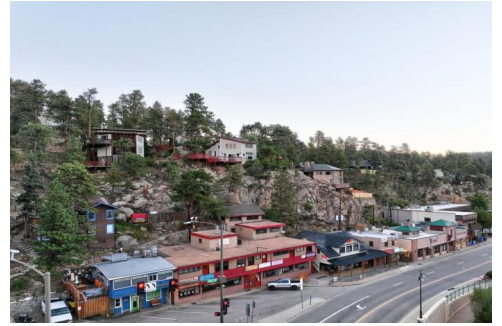

28265 Colorado 74
Evergreen, CO 80439

Single Family

2000 SQFT

Eric Gill
303-590-8288
eric@bearpawrentals.com

Scan code
for more
property
details