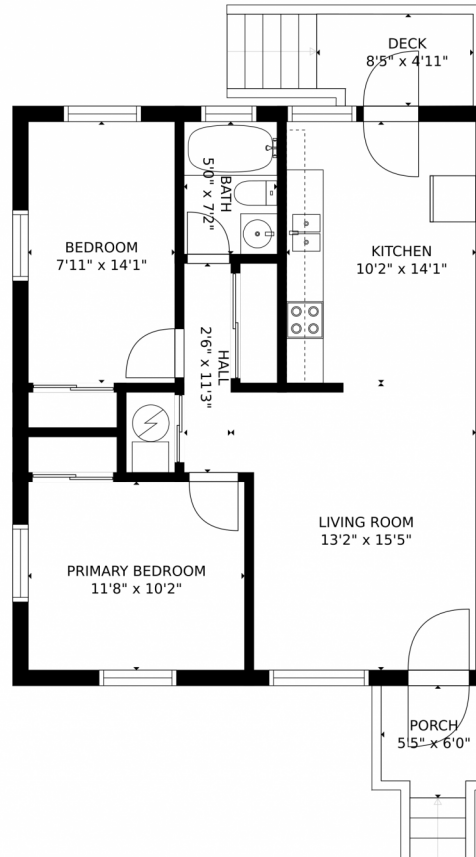

 Single Family

 900 SQFT

 2 Beds

 1 Baths

Taylor Haas
303-665-7368
taylorh@coloradorpm.com
<https://www.coloradorpm.com/available-rental-properties-denver>

5345 West 3rd Pl Unit #3, Lakewood, CO 80226 – Floor Plan

GROSS INTERNAL AREA
FLOOR 1: 709 sq. ft. EXCLUDED AREAS:
DECK: 40 sq. ft. PORCH: 30 sq. ft.
TOTAL: 709 sq. ft.
MEASUREMENTS CALCULATED BY V1Photos.com ARE DEEMED HIGHLY RELIABLE BUT NOT GUARANTEED.

Disclaimer: Sizes and Dimensions are Approximate, Actual May Vary.