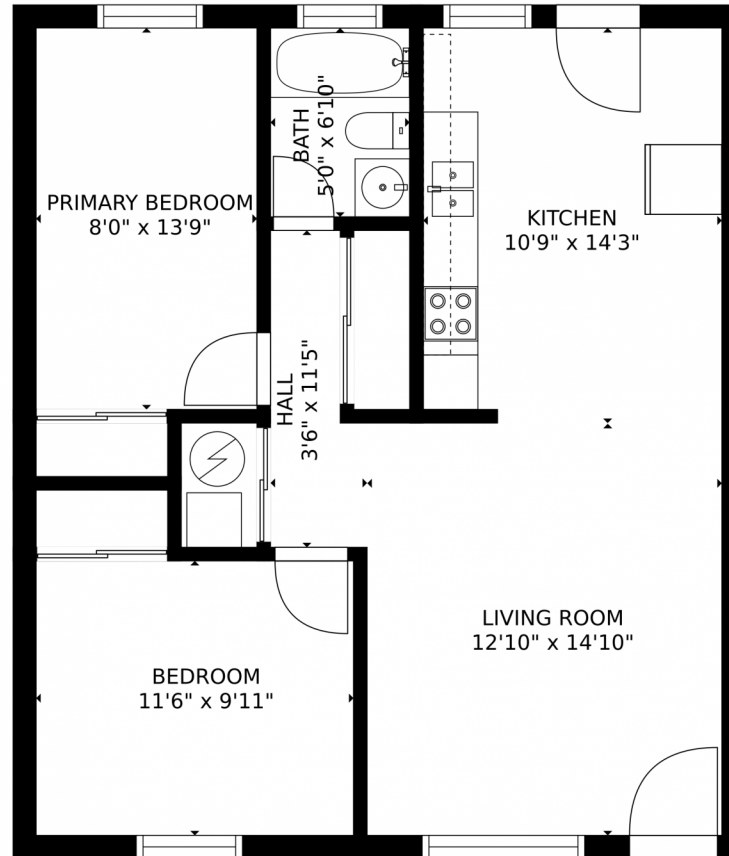

 Single Family

 900 SQFT

 2 Beds

 1 Baths

**Taylor Haas**  
303-665-7368  
taylorh@coloradorpm.com  
<https://www.coloradorpm.com/available-rental-properties-denver>

# 5345 West 3rd Pl Unit #5, Lakewood, CO 80226 – Floor Plan

GROSS INTERNAL AREA  
FLOOR 1: 722 sq. ft  
TOTAL: 722 sq. ft  
MEASUREMENTS CALCULATED BY V1Photos.com ARE DEEMED HIGHLY RELIABLE BUT NOT GUARANTEED.