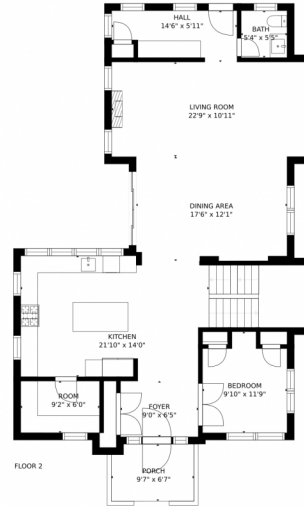

3055 South Pearl Street, Englewood, CO 80113 – All Floors

GROSS INTERNAL AREA
FLOOR 1: 1136 sq. ft. FLOOR 2: 1232 sq. ft
FLOOR 3: 1290 sq. ft. EXCLUDED AREAS:
GARAGE: 440 sq. ft. PORCH: 62 sq. ft
BALCONY: 55 sq. ft
TOTAL: 3658 sq. ft

Disclaimer: Sizes and Dimensions are Approximate, Actual May Vary.

Sarah Thomas
917-701-1150
sarahathomas@yahoo.com

Scan code
for more
property
details