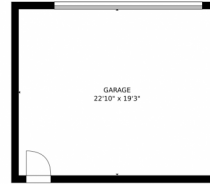

3055 South Pearl Street, Englewood, CO 80113 – All Floors

GROSS INTERNAL AREA
FLOOR 1: 1136 sq. ft. FLOOR 2: 1232 sq. ft
FLOOR 3: 1290 sq. ft. EXCLUDED AREAS:
GARAGE: 440 sq. ft. PORCH: 62 sq. ft
BALCONY: 55 sq. ft
TOTAL: 3658 sq. ft

Disclaimer: Sizes and Dimensions are Approximate, Actual May Vary.

Sarah Thomas
917-701-1150
sarahathomas@yahoo.com

Scan code
for more
property
details