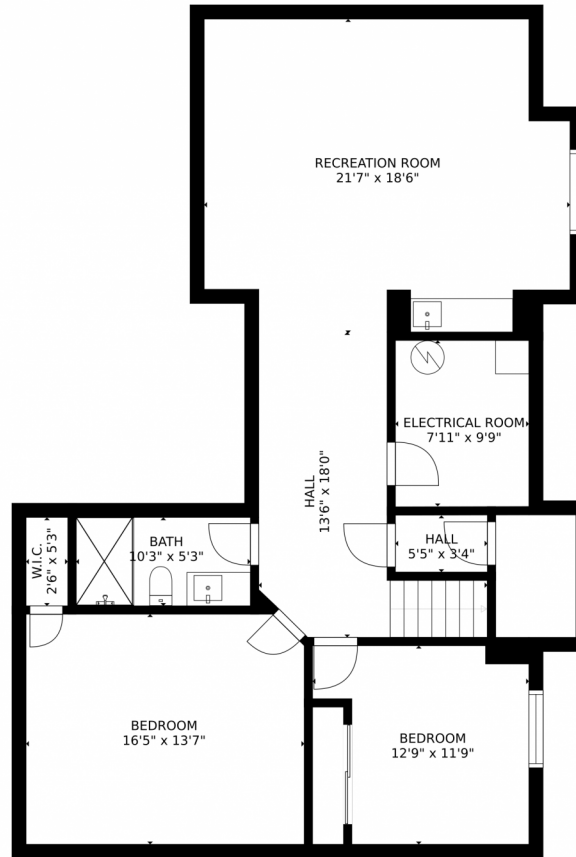

3055 South Pearl Street, Englewood, CO 80113 – Basement

GROSS INTERNAL AREA
FLOOR 1: 1136 sq. ft. FLOOR 2: 1232 sq. ft.
FLOOR 3: 1290 sq. ft. EXCLUDED AREAS:
GARAGE: 440 sq. ft. PORCH: 62 sq. ft.
BALCONY: 55 sq. ft.
TOTAL: 3658 sq. ft.

Disclaimer: Sizes and Dimensions are Approximate, Actual May Vary.

Sarah Thomas
917-701-1150
sarahathomas@yahoo.com