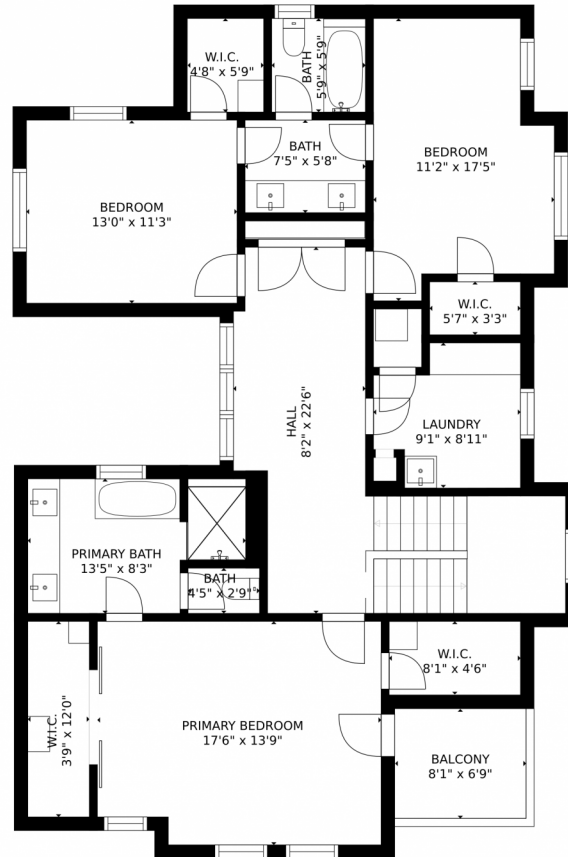

3055 South Pearl Street, Englewood, CO 80113 – 2nd Floor

GROSS INTERNAL AREA
FLOOR 1: 1136 sq. ft. FLOOR 2: 1232 sq. ft.
FLOOR 3: 1290 sq. ft. EXCLUDED AREAS:
GARAGE: 440 sq. ft. PORCH: 62 sq. ft.
BALCONY: 55 sq. ft.
TOTAL: 3658 sq. ft.

Disclaimer: Sizes and Dimensions are Approximate, Actual May Vary.

Sarah Thomas
917-701-1150
sarahathomas@yahoo.com