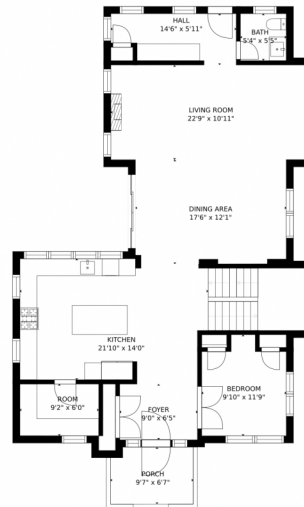

3055 South Pearl Street
Englewood, CO 80113

Single Family

4200 SQFT

4 Beds

3/1 Baths

1 Car

0.14 Acre

Sarah Thomas
917-701-1150
sarahathomas@yahoo.com

3055 South Pearl Street, Englewood, CO 80113 – 1st Floor

GROSS INTERNAL AREA
FLOOR 1: 1136 sq. ft. FLOOR 2: 1232 sq. ft.
FLOOR 3: 1290 sq. ft. EXCLUDED AREAS:
GARAGE: 440 sq. ft. PORCH: 62 sq. ft.
BALCONY: 55 sq. ft.
TOTAL: 3658 sq. ft.

MEASUREMENTS CALCULATED BY V1Photos.COM ARE DEEMED HIGHLY RELIABLE BUT NOT GUARANTEED.

Disclaimer: Sizes and Dimensions are Approximate, Actual May Vary.

Sarah Thomas
917-701-1150
sarahathomas@yahoo.com

3055 South Pearl Street, Englewood, CO 80113 – 2nd Floor

GROSS INTERNAL AREA
FLOOR 1: 1136 sq. ft. FLOOR 2: 1232 sq. ft.
FLOOR 3: 1290 sq. ft. EXCLUDED AREAS:
GARAGE: 440 sq. ft. PORCH: 62 sq. ft.
BALCONY: 55 sq. ft.
TOTAL: 3658 sq. ft.