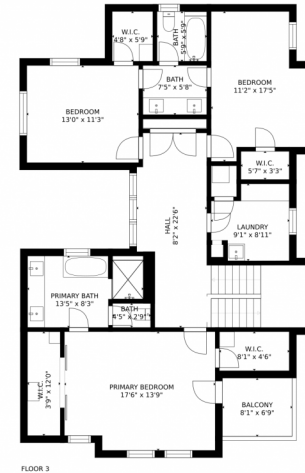

3055 South Pearl Street, Englewood, CO 80113 – All Floors

GROSS INTERNAL AREA
FLOOR 1: 1136 sq. ft. FLOOR 2: 1232 sq. ft
FLOOR 3: 1290 sq. ft. EXCLUDED AREAS:
GARAGE: 440 sq. ft. PORCH: 62 sq. ft
BALCONY: 55 sq. ft
TOTAL: 3658 sq. ft

Disclaimer: Sizes and Dimensions are Approximate, Actual May Vary.

Sarah Thomas
917-701-1150
sarahathomas@yahoo.com

Scan code
for more
property
details