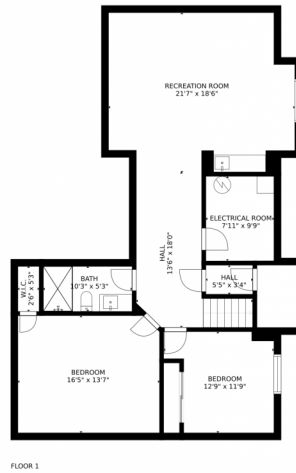

3055 South Pearl Street, Englewood, CO 80113 – All Floors

GROSS INTERNAL AREA
FLOOR 1: 1136 sq. ft. FLOOR 2: 1232 sq. ft
FLOOR 3: 1290 sq. ft. EXCLUDED AREAS:
GARAGE: 440 sq. ft. PORCH: 62 sq. ft
BALCONY: 55 sq. ft
TOTAL: 3658 sq. ft

Disclaimer: Sizes and Dimensions are Approximate, Actual May Vary.

Sarah Thomas
917-701-1150
sarahathomas@yahoo.com

Scan code
for more
property
details