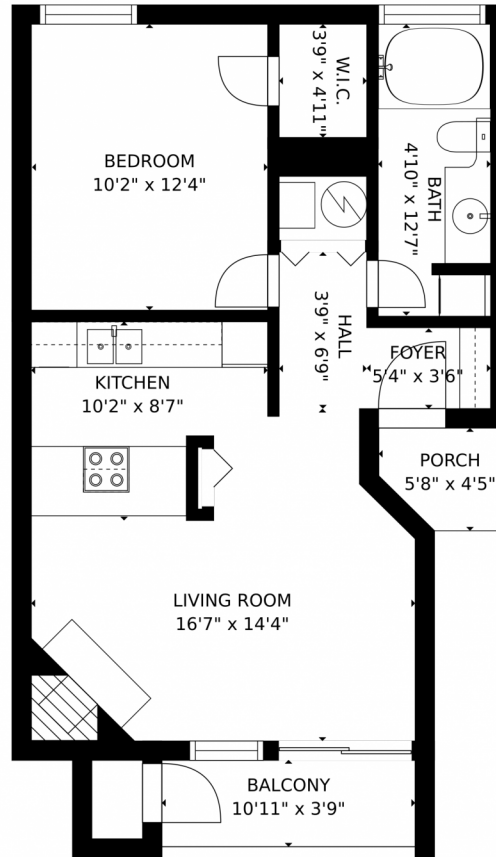

Single Family

633 SQFT

1 Bed

1 Baths

Taylor Haas
303-665-7368

taylorh@coloradorpm.com

<https://www.coloradorpm.com/available-rental-properties-denver>

Scan code
for more
property
details

12366 Nevada #207, Lakewood, CO 80228 – Main Level

GROSS INTERNAL AREA
FLOOR 1: 563 sq. ft. EXCLUDED AREAS:
BALCONY: 41 sq. ft. PORCH: 22 sq. ft.
TOTAL: 563 sq. ft.
MEASUREMENTS CALCULATED BY V1Photos.COM ARE DEEMED HIGHLY RELIABLE BUT NOT GUARANTEED.