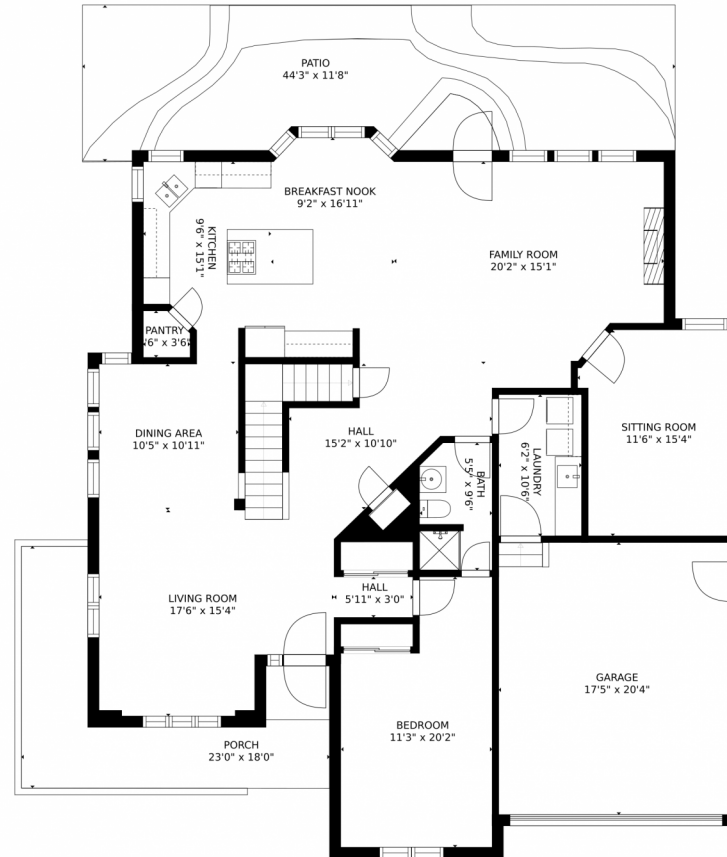

1996 Clipper Drive, Lafayette, CO 80026 – Main Level

GROSS INTERNAL AREA
FLOOR 1: 1096 sq. ft. FLOOR 2: 1693 sq. ft.
FLOOR 3: 1440 sq. ft. EXCLUDED AREAS:
GARAGE: 353 sq. ft. PATIO: 469 sq. ft.
PORCH: 193 sq. ft.
TOTAL: 4229 sq. ft.

Disclaimer: Sizes and Dimensions are Approximate, Actual May Vary.

Linda Nehls
303-668-7670
linda@lindanehls.com