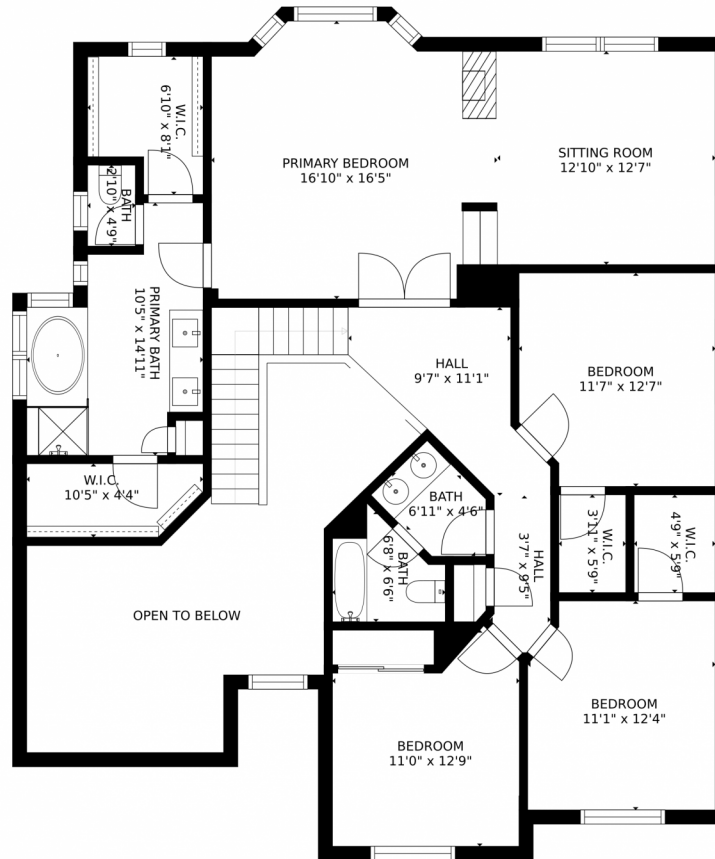

1996 Clipper Drive, Lafayette, CO 80026 – Second Level

GROSS INTERNAL AREA
FLOOR 1: 1096 sq. ft. FLOOR 2: 1693 sq. ft.
FLOOR 3: 1440 sq. ft. EXCLUDED AREAS:
GARAGE: 353 sq. ft. PATIO: 469 sq. ft.
PORCH: 193 sq. ft.
TOTAL: 4229 sq. ft.

Disclaimer: Sizes and Dimensions are Approximate, Actual May Vary.

Linda Nehls
303-668-7670
linda@lindanehls.com