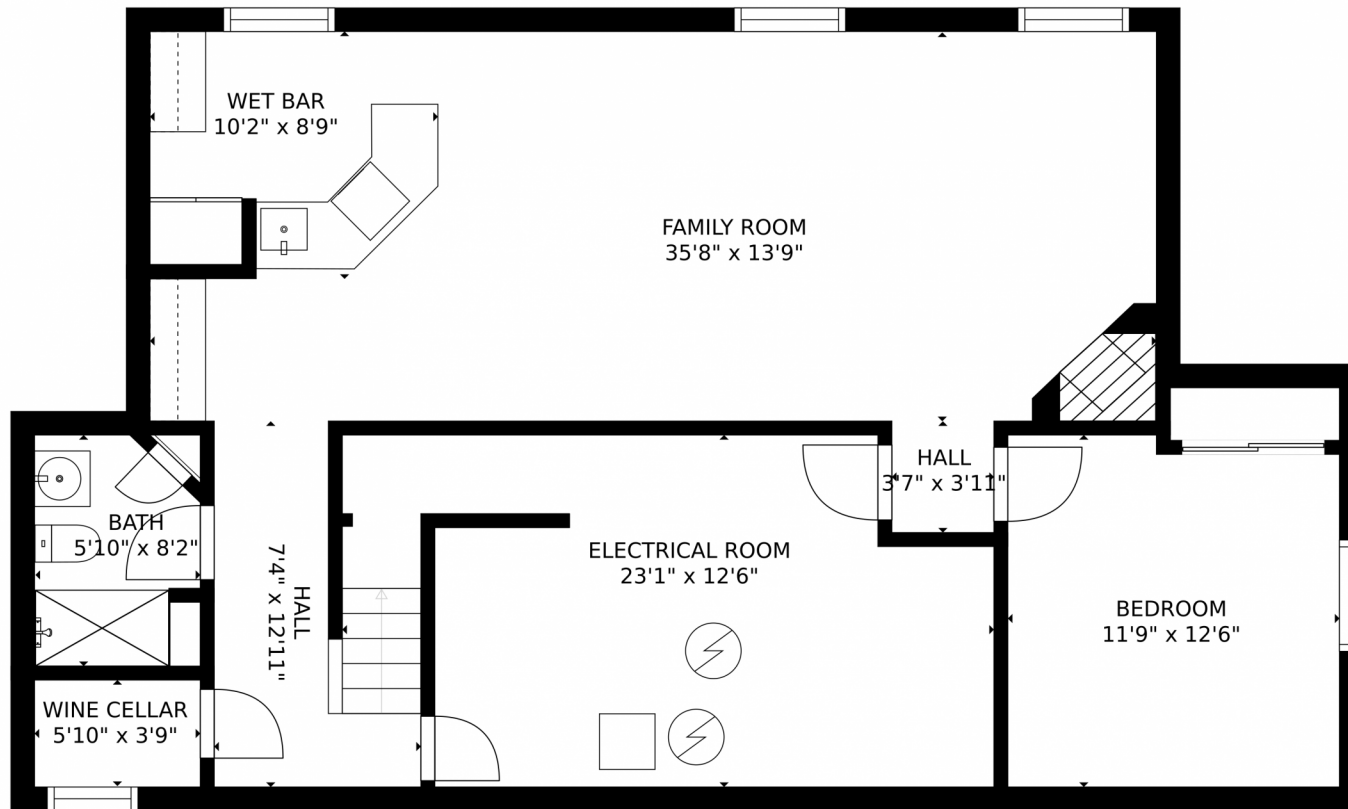

1996 Clipper Drive, Lafayette, CO 80026 – Basement

GROSS INTERNAL AREA
FLOOR 1: 1096 sq. ft. FLOOR 2: 1693 sq. ft.
FLOOR 3: 1440 sq. ft. EXCLUDED AREAS:
GARAGE: 353 sq. ft. PATIO: 469 sq. ft.
PORCH: 193 sq. ft.
TOTAL: 4229 sq. ft.

Disclaimer: Sizes and Dimensions are Approximate, Actual May Vary.

Linda Nehls
303-668-7670
linda@lindanehls.com