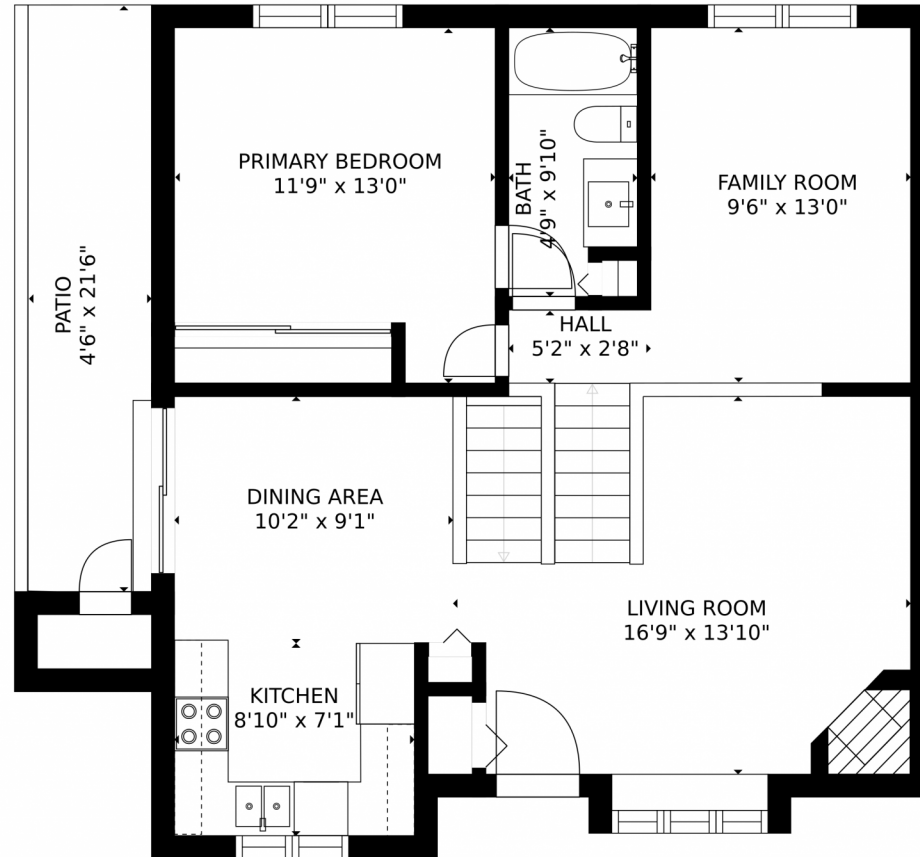

 Single Family

 1100 SQFT

 3 Beds

 1/1 Baths

Taylor Haas
303-665-7368
taylorh@coloradorpm.com
<https://www.coloradorpm.com/available-rental-properties-denver>

Scan code
for more
property
details

1239 South Flower Circle, #F, Lakewood, CO 80232 – Main Level and Upper Level

GROSS INTERNAL AREA
FLOOR 1: 346 sq. ft. FLOOR 2: 773 sq. ft.
EXCLUDED AREAS: , PATIO: 97 sq. ft.
TOTAL: 1119 sq. ft.
MEASUREMENTS CALCULATED BY V1Photos.com ARE DEEMED HIGHLY RELIABLE BUT NOT GUARANTEED.

1239 South Flower Circle, #F, Lakewood, CO 80232 – All levels

GROSS INTERNAL AREA
FLOOR 1: 346 sq. ft. FLOOR 2: 773 sq. ft.
EXCLUDED AREAS: , PATIO: 97 sq. ft.
TOTAL: 1119 sq. ft.
MEASUREMENTS CALCULATED BY V1Photos.COM ARE DEEMED HIGHLY RELIABLE BUT NOT GUARANTEED.

1239 South Flower Circle, #F, Lakewood, CO 80232 — Lower Level

GROSS INTERNAL AREA
FLOOR 1: 346 sq. ft, FLOOR 2: 773 sq. ft
EXCLUDED AREAS: , PATIO: 97 sq. ft
TOTAL: 1119 sq. ft
MEASUREMENTS CALCULATED BY V1Photos.COM ARE DEEMED HIGHLY RELIABLE BUT NOT GUARANTEED.