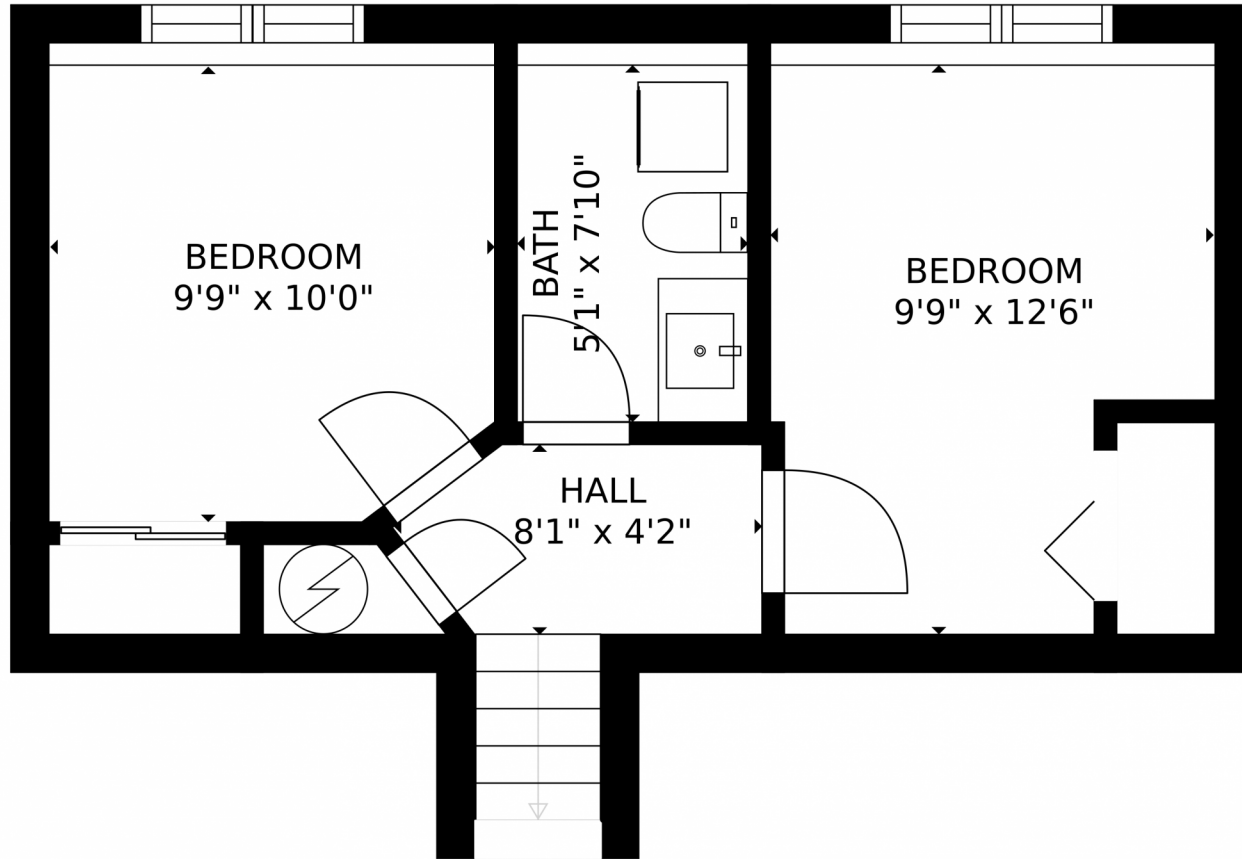

GROSS INTERNAL AREA
FLOOR 1: 346 sq. ft. FLOOR 2: 773 sq. ft.
EXCLUDED AREAS: , PATIO: 97 sq. ft.
TOTAL: 1119 sq. ft.
MEASUREMENTS CALCULATED BY V1Photos.com ARE DEEMED HIGHLY RELIABLE BUT NOT GUARANTEED.

1239 South Flower Circle, #F, Lakewood, CO 80232 – All levels

GROSS INTERNAL AREA
FLOOR 1: 346 sq. ft. FLOOR 2: 773 sq. ft.
EXCLUDED AREAS: , PATIO: 97 sq. ft.
TOTAL: 1119 sq. ft.
MEASUREMENTS CALCULATED BY V1Photos.COM ARE DEEMED HIGHLY RELIABLE BUT NOT GUARANTEED.

1239 South Flower Circle, #F, Lakewood, CO 80232 — Lower Level

GROSS INTERNAL AREA
FLOOR 1: 346 sq. ft, FLOOR 2: 773 sq. ft
EXCLUDED AREAS: , PATIO: 97 sq. ft
TOTAL: 1119 sq. ft
MEASUREMENTS CALCULATED BY V1Photos.COM ARE DEEMED HIGHLY RELIABLE BUT NOT GUARANTEED.