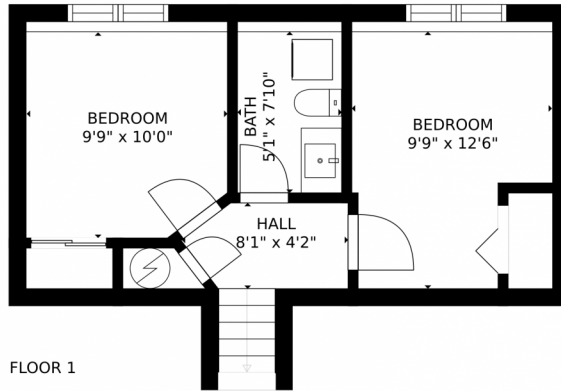

GROSS INTERNAL AREA
FLOOR 1: 346 sq. ft. FLOOR 2: 773 sq. ft.
EXCLUDED AREAS: , PATIO: 97 sq. ft.
TOTAL: 1119 sq. ft.
MEASUREMENTS CALCULATED BY V1Photos.com ARE DEEMED HIGHLY RELIABLE BUT NOT GUARANTEED.

1239 South Flower Circle, #F, Lakewood, CO 80232 – All levels

GROSS INTERNAL AREA
FLOOR 1: 346 sq. ft. FLOOR 2: 773 sq. ft.
EXCLUDED AREAS: , PATIO: 97 sq. ft.
TOTAL: 1119 sq. ft.
MEASUREMENTS CALCULATED BY V1Photos.COM ARE DEEMED HIGHLY RELIABLE BUT NOT GUARANTEED.

1239 South Flower Circle, #F, Lakewood, CO 80232 — Lower Level

GROSS INTERNAL AREA
FLOOR 1: 346 sq. ft, FLOOR 2: 773 sq. ft
EXCLUDED AREAS: , PATIO: 97 sq. ft
TOTAL: 1119 sq. ft
MEASUREMENTS CALCULATED BY V1Photos.COM ARE DEEMED HIGHLY RELIABLE BUT NOT GUARANTEED.