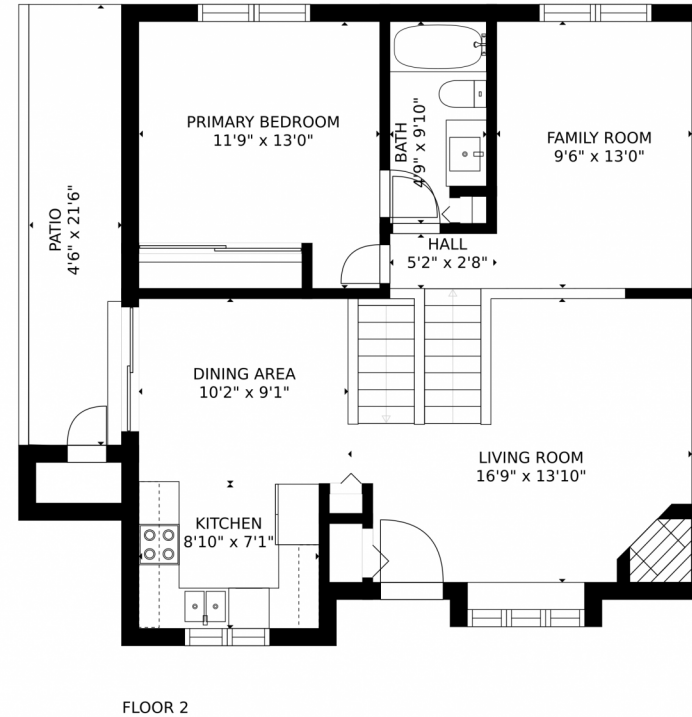

 Single Family

 1100 SQFT

 3 Beds

 1/1 Baths

Taylor Haas
303-665-7368
taylorh@coloradorpm.com
<https://www.coloradorpm.com/available-rental-properties-denver>

Scan code
for more
property
details

1239 South Flower Circle, #F, Lakewood, CO 80232 – Main Level and Upper Level

GROSS INTERNAL AREA
FLOOR 1: 346 sq. ft. FLOOR 2: 773 sq. ft.
EXCLUDED AREAS: , PATIO: 97 sq. ft.
TOTAL: 1119 sq. ft.
MEASUREMENTS CALCULATED BY V1Photos.com ARE DEEMED HIGHLY RELIABLE BUT NOT GUARANTEED.

1239 South Flower Circle, #F, Lakewood, CO 80232 – All levels

GROSS INTERNAL AREA
FLOOR 1: 346 sq. ft. FLOOR 2: 773 sq. ft.
EXCLUDED AREAS: , PATIO: 97 sq. ft.
TOTAL: 1119 sq. ft.
MEASUREMENTS CALCULATED BY V1Photos.COM ARE DEEMED HIGHLY RELIABLE BUT NOT GUARANTEED.

1239 South Flower Circle, #F, Lakewood, CO 80232 — Lower Level

GROSS INTERNAL AREA
FLOOR 1: 346 sq. ft, FLOOR 2: 773 sq. ft
EXCLUDED AREAS: , PATIO: 97 sq. ft
TOTAL: 1119 sq. ft
MEASUREMENTS CALCULATED BY V1Photos.COM ARE DEEMED HIGHLY RELIABLE BUT NOT GUARANTEED.