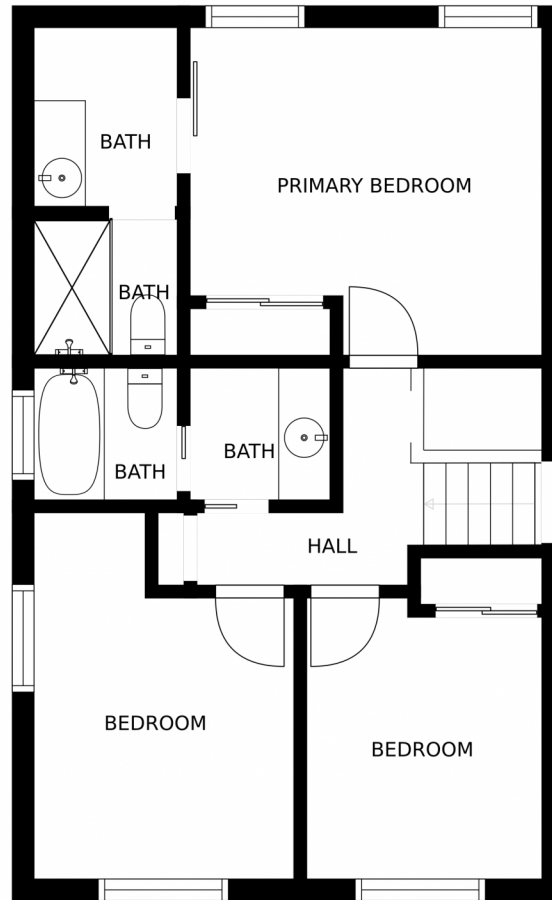

18984 East Kent Circle, Aurora, CO 80013 – Upper Level

MEASUREMENTS CALCULATED BY V1Photos.com ARE DEEMED HIGHLY RELIABLE BUT NOT GUARANTEED.

Disclaimer: Sizes and Dimensions are Approximate, Actual May Vary.

Taylor Haas
303-665-7368
taylorh@coloradorpm.com
<https://www.coloradorpm.com/available-rental-properties-denver>