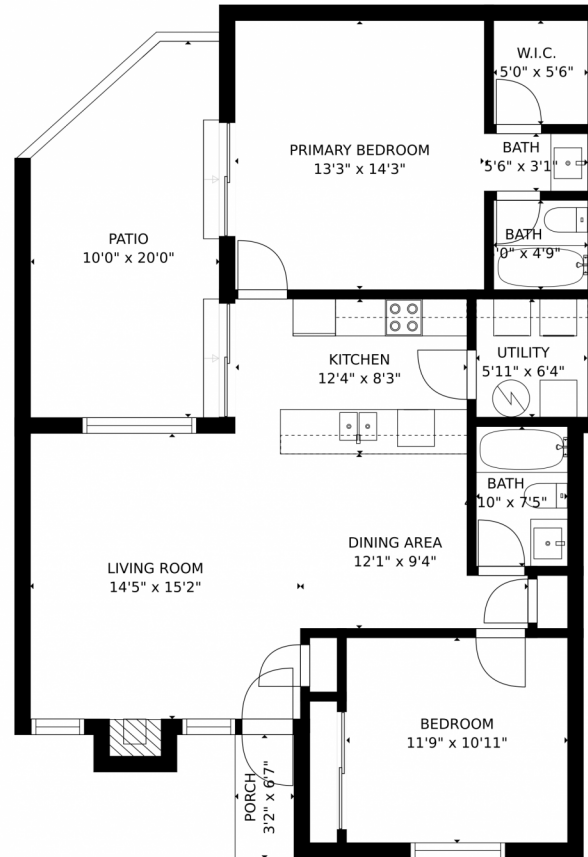

 Single Family

 1116 SQFT

 2 Beds

 2 Baths

**Taylor Haas**  
303-665-7368  
taylorh@coloradorpm.com  
<https://www.coloradorpm.com/available-rental-properties-denver>

GROSS INTERNAL AREA  
FLOOR 1: 944 sq. ft. EXCLUDED AREAS:  
PATIO: 180 sq. ft. PORCH: 21 sq. ft  
TOTAL: 944 sq. ft  
MEASUREMENTS CALCULATED BY V1Photos.com ARE DEEMED HIGHLY RELIABLE BUT NOT GUARANTEED.